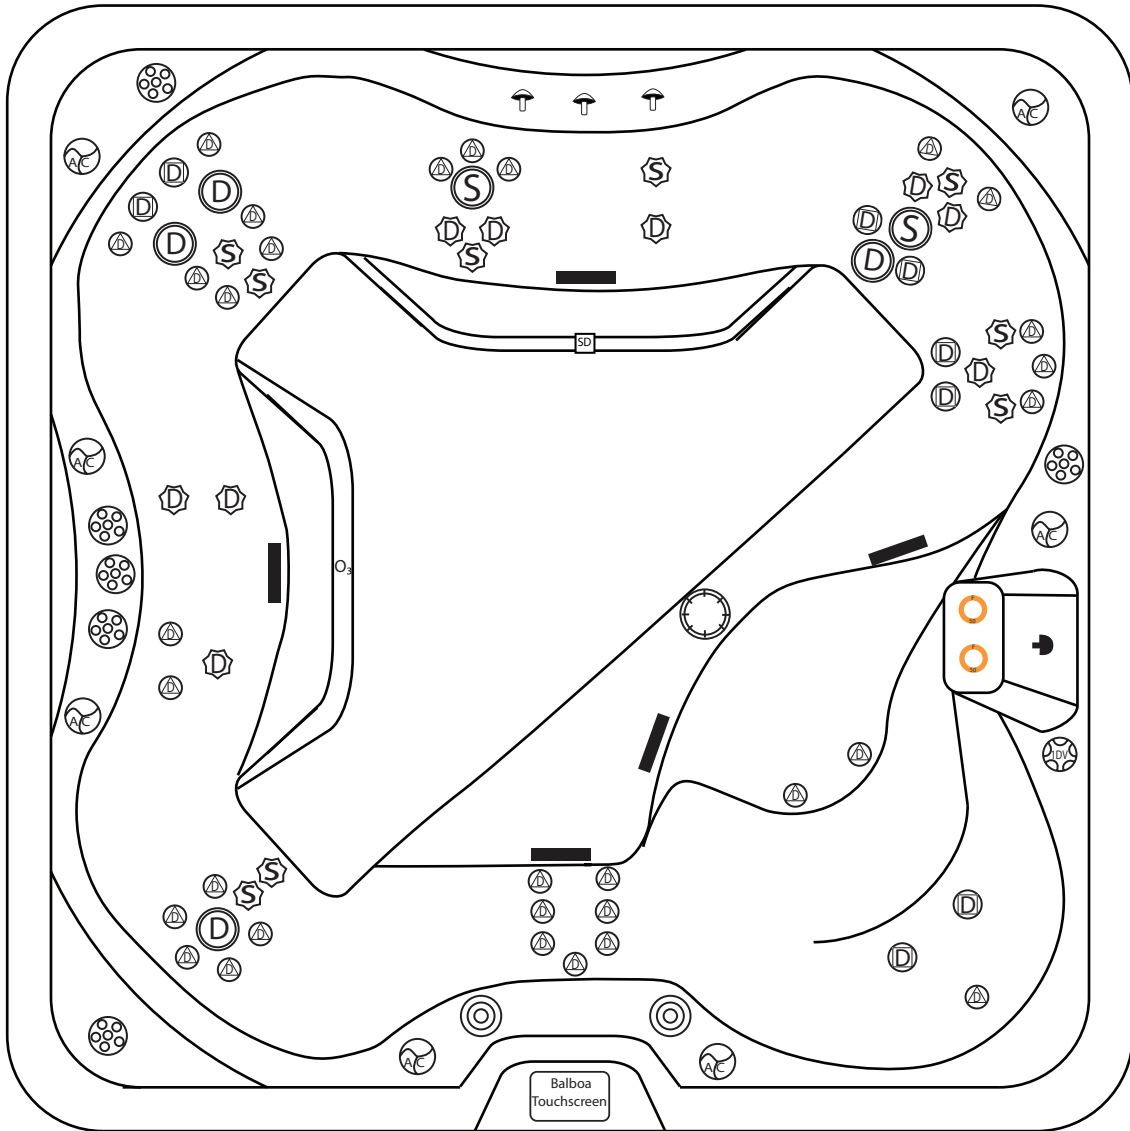

THE SOCIAL SPA

90.75" x 90.75" x 65" - 10" CR

The first of its kind, standing hot tub. Water is standing depth throughout with three full-body jet stations and one jetted seat. Perfect to enjoy a cocktail or just relax.

Warranty

Structure: 5 Years
Shell: 5 Years
Major Components: 5 Years
Plumbing: 5 Years
Labor: 180 Days

Dr Wellness Social Spa

Modified: 03/31/2025 KMS Rev. #1

Mold: Social	SKU: AQL-SOC-3-2
Fittings: 63 Lit Catalina Jets / Catalina Controls & Filter	Control Panel: Spatouch 3
Pumps: 3 Pump: (1) 12A EE 2-Spd. + (2) 12A 1-Spd.	Domestic: BP501 w/ 4KW Heater
Voltage: 220V - 50A Service Breaker	Standard: Thermal Foil / Full Foam / ABS Staped Bottom
Dimensions: 90.75" x 90.75" x 65" - 10" CR	BT Subwoofer / Lit Jets / Ozone / UV
	Optional: Wi-Fi / Extreme Foam

Symbols Legend				
2" Directional Jet SKU: 425-0229	4" Quad Roto Jet SKU: 425-0333	Popup Waterfall SKU: 425-0388	Suction Fitting SKU: 425-0064	Screw-in Filter 50 sqft. SKU: 425-0348
3" Directional Jet SKU: 425-0230	5" Directional Jet SKU: 425-0233	Ozone Jet SKU: 425-0345	Cup Holder SKU: 425-0372	Fitting SKU: 425-0236
3" Spinner Jet SKU: 425-0291	5" SpinnerJet SKU: 425-0235	Air Lock Fitting SKU: 425-0042	Air Control SKU: 425-0326	2" Divertor SKU: 425-0321
4" Directional Jet SKU: 425-0231	5" Main Light SKU: 425-0227	PerimeterLED Light SKU: 425-0163	1" Waterfall On/Off SKU: 425-0319	3" Speaker SKU: 425-0423
4" Spinner Jet SKU: 425-0232	Lo-Profile Floor Drain SKU: 425-0420			Balboa Touchscreen SKU: 440-0415