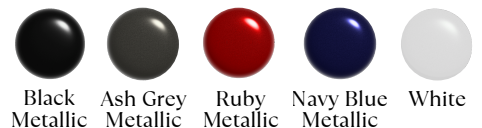

STANDARD COLORS: