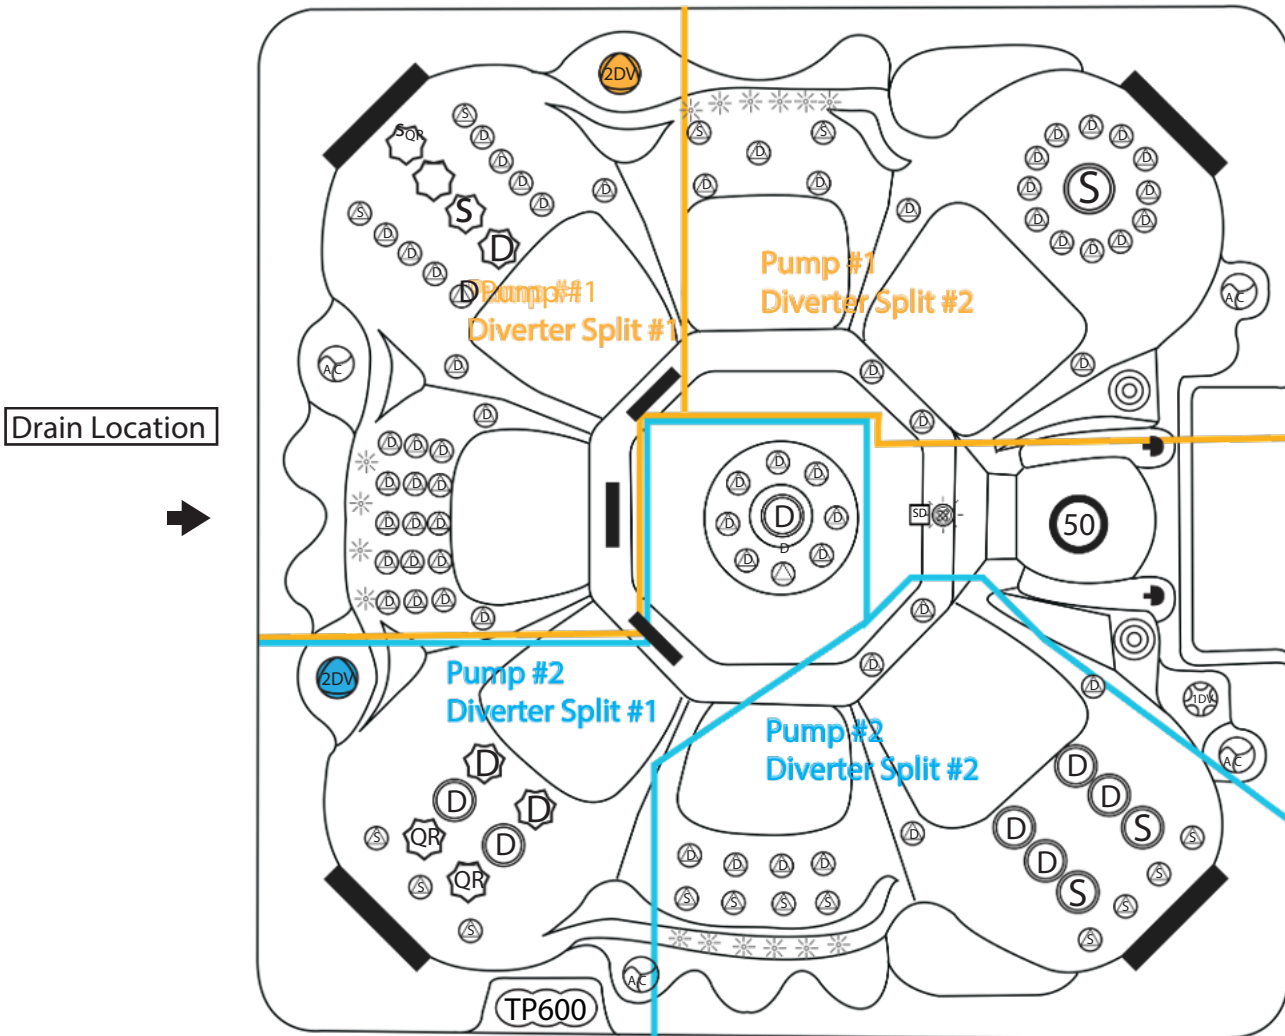

7
SEATS

80
JETS

2
PUMPS

Dimensions

92" x 92" x 36" - 6" CR

Specifications

- (1) 12A EE 2-Speed Pump
- (1) 12A 1-Speed Pump
- 80 Black Jets
- Weight: 1000 lbs.
- Minimum Gallons: 310
- Maximum Gallons: 340
- Hardwired Electrical, 220V 50 A

Cabinet Colors

- Gray
- Mocha

Shell Colors

- Sterling
- Storm Cloud
- Smokey Mountain
- Midnight Canyon

Available Upgrades

- LED Light Show
- Lit Jets
- 3-Pack CoPure Filters
- Nature2 Spa Water Purifier
- Spa Startup Chemical Kit
- Balboa Remote WiFi Connect
- UV Sanitation System
- Cover Concierge
- Cantilevered Umbrella
- Extreme Foam Insulation
- Black Storage Steps
- Spa Booster Seat
- Rechargeable Floating Drink Station

Dr Wellness G-21

Modi ed: 03/31/2025 KMS Rev. #2

Mold: Old X-11	SKU: AQL-G21-2-2
Fittings: 80 LPI Black Jets / Wei Valves and LPI Black Filter	Control Panel: TP600 w/ Dr Wellness Overlay
Pumps: 2 Pumps: (1) 12A EE 2-Spd.+(1) 12A 1-Spd.	Domestic: BP501 Pack w/ 4KW Heater
Voltage: 220V - 50A Service Breaker	Standard: Ozone / Thermal Foil / Full Foam / ABS Staped Bottom
Dimensions: 92" x 92" x 36" - 6" CR	BT Subwoofer / LED Light Package(16) / LPI 6" Horizontal Skirt / TV
	Options: UV / Wi-Fi / Lit Jets / Light Show / Extreme Foam

Equipment Access Area

Symbols Legend

2" Directional Jet SKU:425-0384	5" Directional Jet SKU: 425-0388	Small Drain SKU: 425-0210	2" Water Diverter SKU: 425-0405
2" SpinnerJet SKU:425-0385	5" Spinner Jet SKU: 425-0389	3" Speaker SKU: 425-0294	1" Waterfall On/O SKU: 425-0402
4" Directional Jet SKU:425-0381	PerimeterLED Light SKU: 425-0087	Air Lock Fitting SKU: 425-0042	Air Control SKU: 425-0401
4" Spinner Jet SKU:425-0382	3" Main LED Light SKU: 425-0358	Suction Fitting SKU: 425-0064	VL400 Control Panel SKU: 440-0121
4" Quad Roto Jet SKU:425-0383		Drop-in Filter 50 sqft. SKU: 425-0020	Dr. Wellness Overlay SKU: 440-0087
			#4- Long Wrap Pillow SKU: 435-0357