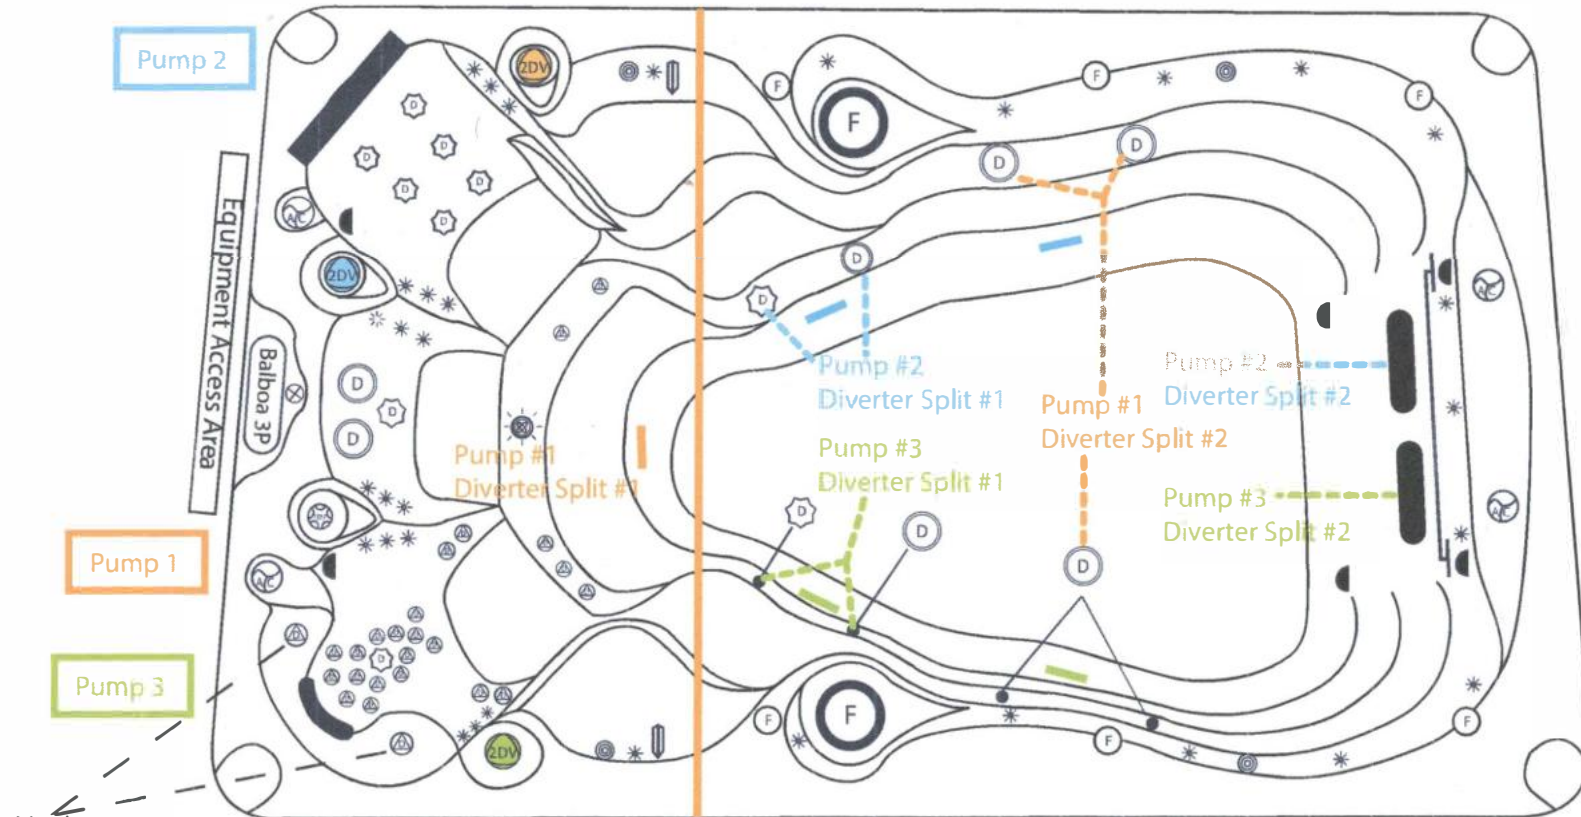

S-12

150" x 92 1/2" x 58 1/2"

2 River Jets **4** Swim Jets **35** Massage Jets **3** Pumps **1830** Gallons

Standard Features

- Water Resistant Bluetooth Audio System
- User Friendly Systems and Control Topside
- TP 600 Control Panel
- Back Lit Fountain Jets
- Multi-layer Glass Reinforcement
- Factory Installed Ozonator
- Premium Multi-Color Light Package - Perimeter and Underwater
- Plumbed with Anti-Fungicidal Tubing
- 19 LED Perimeter Lights
- Underwater LED Lights
- Full Foam Insulation
- Proudly Made In The U.S.A.

Acrylic Interior

Sterling

Synthetic Shell

Mocha

Available Upgrades

- Swim Pole & Harness System
- Aqua Swim Bike
- Spa Umbrella
- Hyrdopad
- Handheld Massager
- Extreme Foam Insulation
- Swim Spa Steps
- Rechargeable Floating Drink Station
- Row Kit
 - The Row Kit comes with a rowing kit as well as two resistance bands for your arms (2) and legs (2) that attach at the wrist and ankles respectively

Warranty

Structure: 10 Years
Shell: 5 Years
Components: 5 Years
Plumbing: 5 Years
Labor: 6 Months

Weight: 2300 lbs. Dry | 17,562 lbs. Full

Electrical: Hardwired 220V 60Amp

2018 Signature Spa 12FT Swim

Modified: 5/2025

Sku: SS-12SWI-3-2

Black Jets/Fittings - 3 Pump System - 220V

Neck
Jets

- | | | | | | | | |
|--|----------------|--|-----------------|--|---------------------|--|----------------------|
| | Bullet Jet | | 5" Directional | | 2" Diverter | | Air Control |
| | 2" Directional | | 5" Spin | | 1" Waterfall On/Off | | #2- 5" Pillow |
| | 2" Spin | | 5" Jet (7 Hole) | | 4" Waterfall | | #8- U-Pillow |
| | 3" Directional | | Master Jet | | 8" Waterfall | | #4- Long Pillow |
| | 3" Spin | | Small Drain | | Crystal Waterfall | | #1- Diamond Pillow |
| | 4" Directional | | Ozone Jet | | Fountain Jet | | Speaker |
| | 4" Spin | | Filter | | Bubbler Jet | | Cup Holder |
| | River Jet | | Suction Fitting | | LED Light | | Remote Control Panel |
| | | | | | Main Light | | Anchor |
| | | | | | Aqua Rejuvenation | | Anchor |
| | | | | | | | Tether |