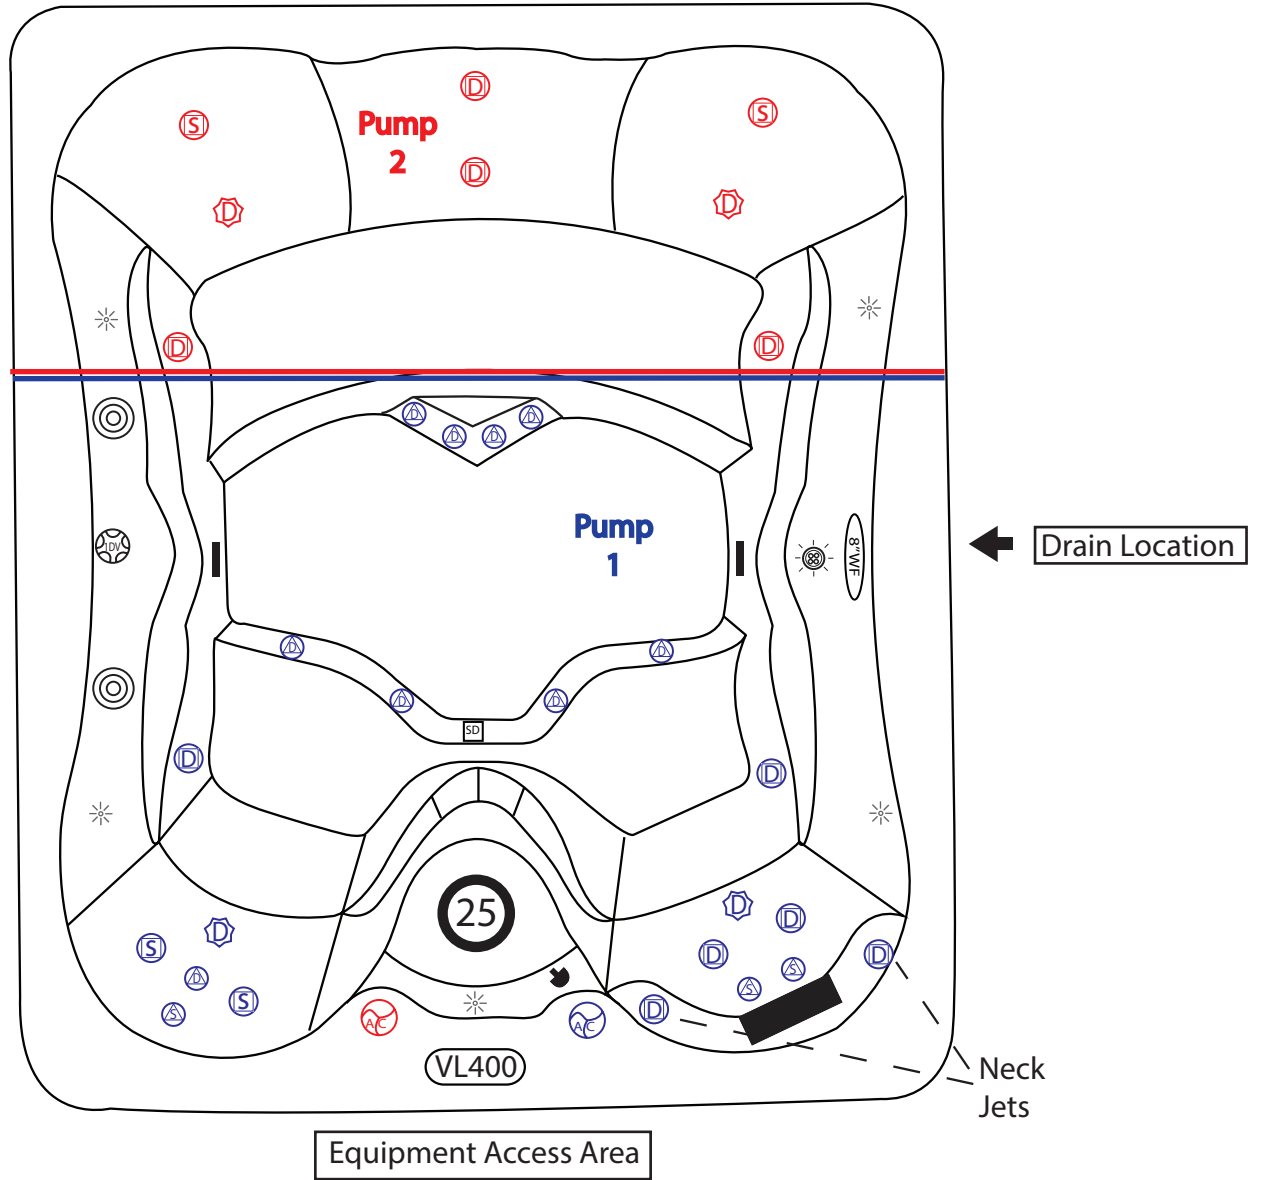

Standard Features

- Upgraded Multi-Color Light Package
 - Perimeter, Underwater, and Waterfall
- Bluetooth Water Resistant Audio with built-in speakers & subwoofer
- Shoulder and Calf Jets
- User Friendly System Controls
- Multi-layered Fiberglass Reinforcement
- Full Foam Insulation
- Comfort cushion headrest
- Factory Installed Ozonator
- Friction Heater HeatFlow™ Manifolds
- Proudly Made In The U.S.A.

Plug & Power PP-30

Modified: 03/31/2025 KMS Rev. #1

Mold: Seascape22v	SKU: UN-PP30-2-1
Fittings: 30 LPI Black Jets / LPI Black Valves & Filters	Control Panel: VL400 w/ Plug & Power Overlay
Pumps: 2 Pumps: (1) 10A EE 2-Spd. + 3A 1-Spd.	Domestic: VS501Z w/ 1KW Heater
Voltage: 110V - 20A Breaker - 15A 10' GFCI Plug	Standard: Thermal Foil / Full Foam / Ozone / LED Lights (5)
Dimensions: 69.75" x 80" x 34.5" - 6" CR	BT Subwoofer / ABS Stapled Bottom / LPI 6" Horizontal Skirt
Fill(Gals): Min: 230 / Max: 260	Weight: 640 lbs
	Options: UV / LED Light Show / Extreme Foam

Symbols Legend

- | | | | |
|---|----------------------------------|--------------------------------------|---|
| 2" LPI Directional Jet
SKU: 425-0384 | 25 Sq ft Filter
SKU: 425-0091 | 1" Waterfall On/Off
SKU: 425-0061 | 3" Main Light
SKU: 425-0358 |
| 2" LPI Spinner Jet
SKU: 425-0385 | Suction Fitting
SKU: 425-0064 | Air Control
SKU: 425-0025 | LED Perimeter Light
SKU: 425-0163 |
| 3" LPI Directional Jet
SKU: 425-0386 | #2 - 5" Pillow
SKU: 435-0358 | 8" Waterfall
SKU: 425-0441 | VL400 Panel
SKU: 440-0291 |
| 3" LPI Spinner Jet
SKU: 425-0387 | | | Airlock Relief Fitting
SKU: 435-0042 |
| 4" LPI Directional Jet
SKU: 425-0381 | | | |
| Small Drain
SKU: 425-0210 | | | |