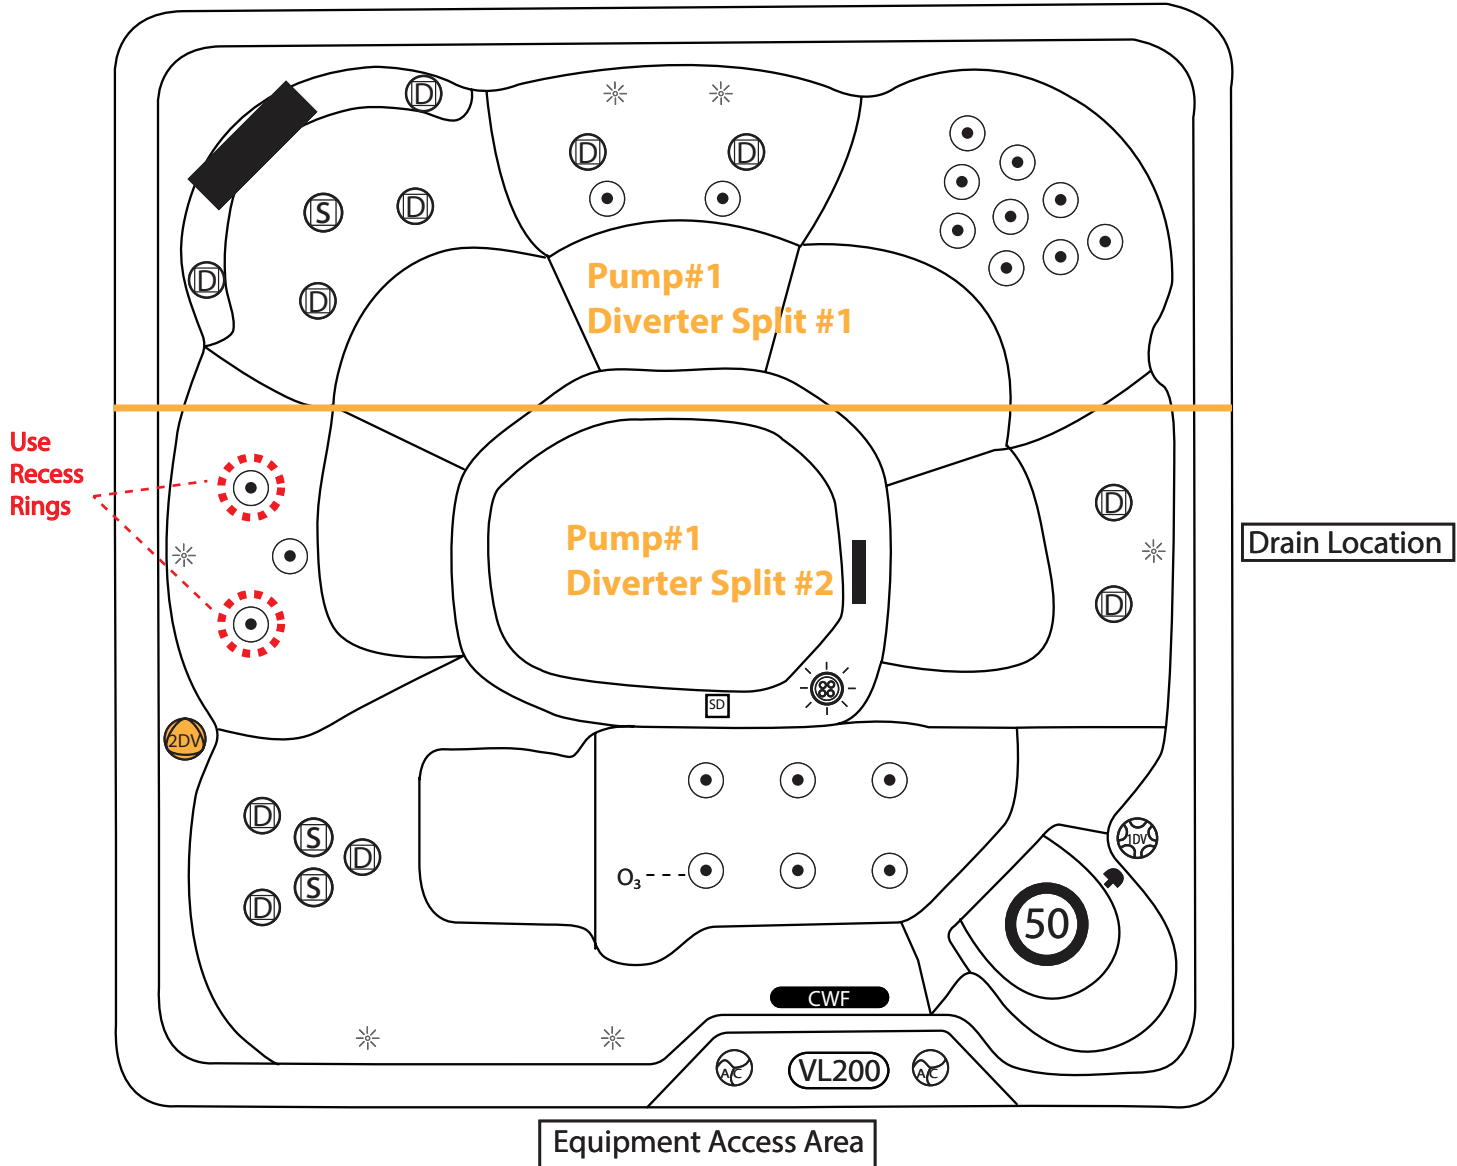

Hudson Bay 34

Modified: 03/31/2025 KMS Rev. #1

Mold: Pearl22v	SKU: AQL-HB29-1-1
Fittings: 34 Black Stainless Jets / LPI Black Valves & Filter	Control Panel: VL200 w/ Hudson Bay Overlay
Pumps: 1 Pump: (1) 13.8A EE 2-Spd.	Domestic: VS300 AV w/ 1KW Heater
Voltage: 110V - 20A Service Breaker - 20A GFCI Cord	Standard: Thermal Foil / Foam Sides / ABS Staped Bottom /
Dimensions: 79.5" x 79.5" x 34.5" - 6" CR	Ozone Ready / LPI Printed Skirt
Fill(Gals): Min: 270/ Max: 300	Weight: 655 lbs
	Optional: Ozone / Full Foam / Extreme Foam

Symbols Legend

Bullet Jet SKU: 425-0276	25 Sq ft Filter SKU: 425-0020	1" Waterfall On/Off SKU: 425-0061	3" Main Light SKU: 425-0358
3" Directional SS Jet SKU: 425-0374	Suction Fitting SKU: 425-0064	Air Control SKU: 425-0025	VL200 Panel SKU: 440-0195
3" Spinner SS Jet SKU: 425-0379	#2 - 5" Pillow SKU: 435-0356	10" Waterfall SKU: 425-0392	Airlock Refill Fitting SKU: 435-0042
Small Drain SKU: 425-0210		4" Waterfall SKU: 430-0012