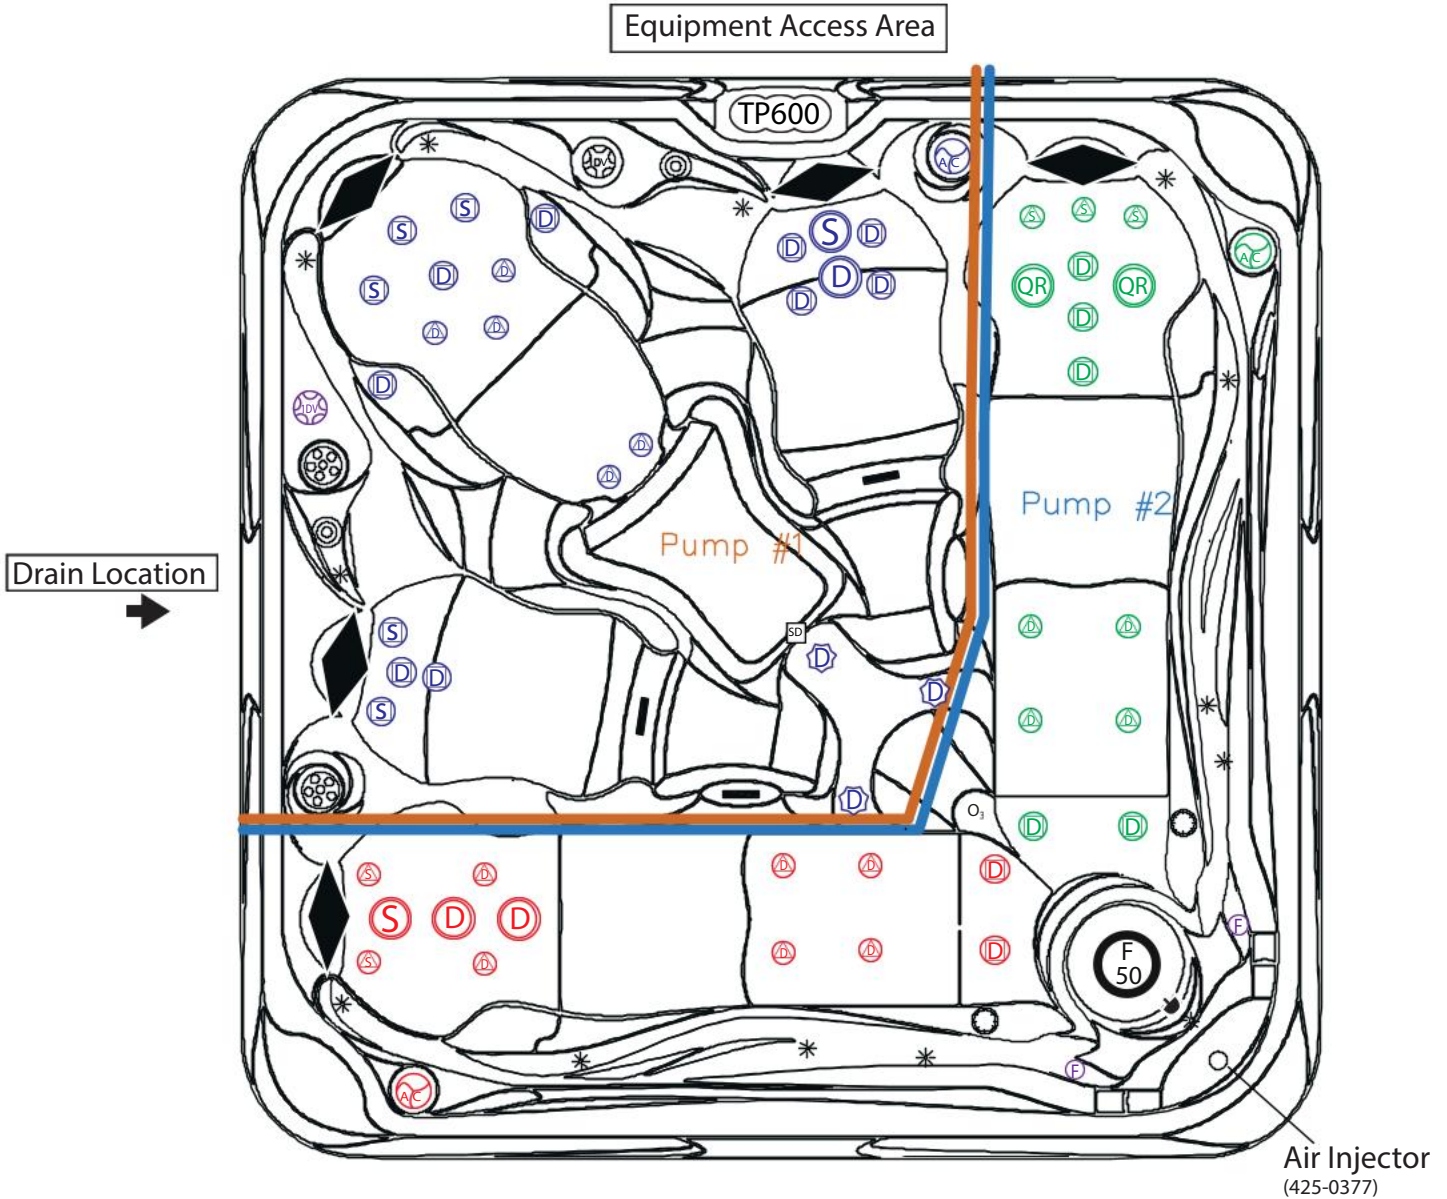

G-9 Tranquility Series 5 Person Spa

5
SEATS

51
JETS

2
PUMPS

Dimensions

91" x 91" x 34"

Specifications

- (1) 6 BHP EE 2-Speed Pump
- (1) 6 BHP 1-Speed Pump
- 51 LPI Black Jets
- Weight: 875 lbs
- Minimum Gallons: 360
- Maximum Gallons: 380
- Hardwired Electrical, 220 V 50 A

Cabinet Colors

- Gray
- Mocha

Shell Colors

- Sterling
- Storm Cloud
- Smokey Mountain
- Midnight Canyon

Available Upgrades

- Nature2 Spa Water Purifier
- (3-Pack) CopPure Filter Upgrade
- Spa Startup Chemical Kit
- Balboa Remote WiFi Connect
- UV Sanitation System
- Cover Concierge
- Cantilevered Umbrella
- Extreme Insulation
- Black Storage Steps
- Spa Booster Seat
- Rechargeable Floating Drink Station

Dr. Wellness NG-9 with Energy Efficient Pump

Modified: 04/08/2024 KMS

Mold: 1409	SKU: AQL-NG9-2-2
Fittings: 51 LPI Black Jets w/ LPI Black Vavles and Filter	Control Panel: Balboa TP600 w/ Dr. Wellness Overlay
Pumps: 2 Pump: (1) 12A EE 2-Spd. + (1) 12A 1-Spd.	Domestic: Balboa BP501 Pack w/ 4KW Heater
Voltage: 220V - 50A Service Breaker	Standard: Ozone, Thermal Foil w/ Full Foam, ABS Staped Bottom,
Dimensions: 91" x 91" x 34" - 6" CR	Cont.: BT Subwoofer, LED Light Package(12), LPI Printed Skirting
Fil(Gals): Min: 360/ Max: 380	Weight: 875 lbs
	Optional: Lit Jets, UV

Symbols Legend					
	2" Directional Jet SKU: 425-0384		4" Directional Jet SKU: 425-0381		3" Speaker SKU: 425-0294
	2" Spinner Jet SKU: 425-0385		5" Directional Jet SKU: 425-0388		1" Waterfall On/Off SKU: 425-0061
	3" Directional Jet SKU: 425-0386		5" Spinner Jet SKU: 425-0389		Air Control SKU: 425-0025
	3" Spinner Jet SKU: 425-0387		5" Quad Roto Jet SKU: 425-0390		Fountain WaterFall SKU: 425-0024
	Perimeter LED Light SKU: 425-0087		5" Main LED Light SKU: 425-0227		Suction Fitting SKU: 425-0064
	Air Lock Fitting SKU: 425-0042		O ₃ Ozone Jet SKU: 425-0345		TP600 Control Panel SKU: 440-0121 Dr. Wellness Overlay SKU: 440-0087
	#1- Tri-Curve Pillow SKU: 435-0095		Small Drain SKU: 425-0210		Drop-in Filter 50 sqft. SKU: 425-0020