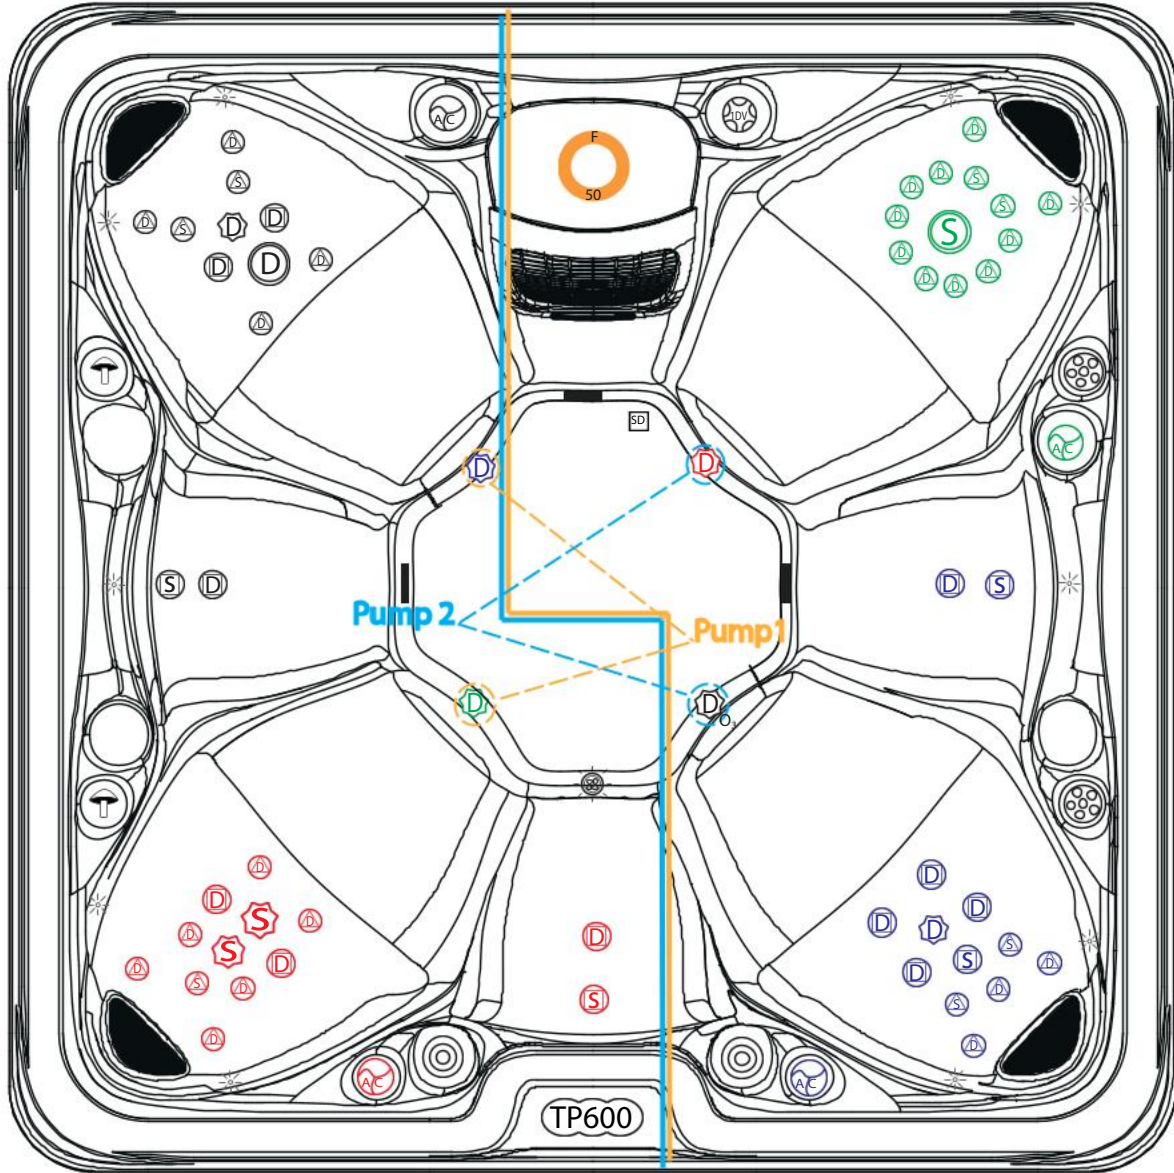

G-7 Tranquility Series 7 Person Spa

7
SEATS

55
JETS

2
PUMPS

Dimensions

82" x 82" x 34" - 6" CR

Specifications

- (1) 6 BHP EE 2-Speed Pump
- (1) 6 BHP 1-Speed Pump
- 55 LPI Black Jets
- Weight: 860 lbs
- Minimum Gallons: 330
- Maximum Gallons: 360
- Hardwired Electrical, 220 V 50 A

Cabinet Colors

- Gray
- Mocha

Shell Colors

- Sterling
- Storm Cloud
- Smokey Mountain
- Midnight Canyon

Available Upgrades

- Premier Package
 - UV / Circulation
 - WiFi
- Arctic Premier Package
 - UV / Circulation
 - WiFi
 - Extreme Foam
- LED Lighted Jet Package
- Balboa Remote WiFi Connect
- UV Sanitation and Circulation Technology
- Extreme Insulation Package
- LED Light Show

Dr Wellness WG-7

Modified: 03/31/2025 KMS Rev. #2

Mold: WG 1414	SKU: AQL-WG7-2-2
Fittings: 55 LPI Black Jets / Wei Valves & LPI Filter Wier	Control Panel: TP600 w/ Dr Wellness Overlay
Pumps: 2 Pumps: (1) 12A EE 2-Spd. + (1) 12A 1-Spd.	Domestic: BP501 Pack w/ 4KW Heater
Voltage: 220V - 50A Service Breaker	Standard: Ozone / Thermal Foil / Full Foam / ABS Staped Bottom
Dimensions: 82" x 82" x 34" - 6" CR	BT Subwoofer / LED Light Package(10) / LPI 6" Horizontal Skirt
	Options: UV / Wi-Fi / Lit Jets / Light Show / Extreme Foam

Equipment Access Area

Symbols Legend			
	2" Directional Jet SKU: 425-0384		4" Directional Jet SKU: 425-0381
	2" SpinnerJet SKU: 425-0385		4" Spinner Jet SKU: 425-0382
	3" Directional Jet SKU: 425-0386)		5" Directional Jet SKU: 425-0388
	3" Spinner Jet SKU: 425-0387		5" Spinner Jet SKU: 425-0389
	Ozone Jet SKU: 425-0345		Pop-up Waterfall SKU: 430-0388
	Perimeter LED Light SKU: 425-0087		#1- Tri-Curve Pillow SKU: 435-0355
	3" Main LED Light SKU: 425-0358		Suction Fitting SKU: 425-0064
	Lo-Profile Floor Drain SKU: 425-0420		Air Lock Fitting SKU: 425-0042
	3" Speaker SKU: 425-0294		Screw-in Filter 50 sqft. SKU: 425-0199
	TP600 Control Panel SKU: 440-0121		1" Waterfall On/Off SKU: 425-0061
	Dr. Wellness Overlay SKU: 440-0087		Air Control SKU: 425-0025