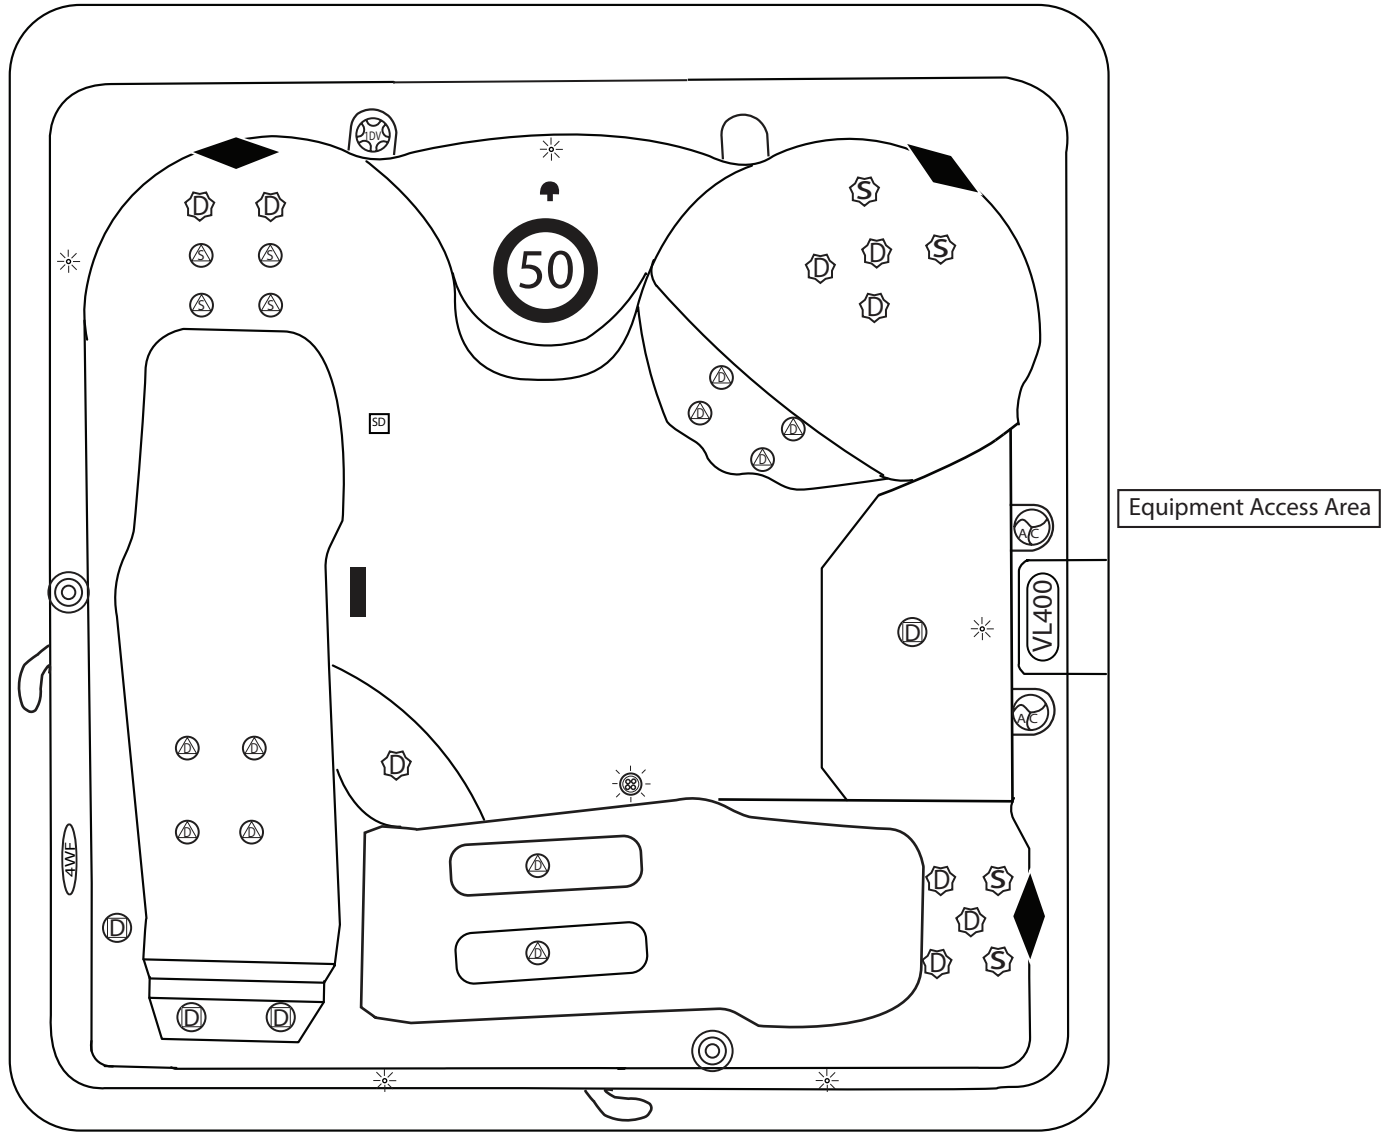

Dr. Wellness NG-3

03/13/2024 KMS

Mold: Elite	SKU: AQL-NG3-2-1
Fittings: 31 LPI Black Jets / LPI Black Valves & Filters	Control Panel: Balboa Control Panel VL400 w/ Dr. Wellness Overlay
Pumps: 1 Pump: 1 - 12A EE 2-Spd.	Domestic: LPI VS300 AV Pack / 4KW Heater
Voltage: 220V - 40A Service Breaker	Standard: Full Foam, LPI Printed Skirting, Ozone, ABS Stapled Bottom
Dimensions: 72" x 71.5" x 35" - 6" CR	Cont.: LED Lighting (5) + 3" Main, BT Subwoofer
Gallorage: Min: 200 / Max: 230	Weight: 640 lbs
	Optional: UV, Lit Jet Package

↓ **Drain Location**

Symbols Legend

- 2" LPI Directional Jet
  SKU: 425-0384
- 2" LPI Spinner Jet
  SKU: 425-0385
- 3" LPI Directional Jet
  SKU: 425-0386
- 3" LPI Spinner Jet
  SKU: 425-0387
- 4" LPI Directional Jet
  SKU: 425-0381

- 50 Sq ft Filter
  SKU: 425-0020
- Suction Fitting
  SKU: 425-0064
- #1 Diamond Pillow
  SKU: 435-0095
- Small Drain
  SKU: 425-0210

- 1" Waterfall On/Off
  SKU: 425-0061
- Air Control
  SKU: 425-0025
- 4" Waterfall
  SKU: 425-0028

- 3" Main Light
  SKU: 425-0358
- LED Perimeter Light
  SKU: 425-0163
- VL400 Panel
  SKU: 440-0291
- Airlock Relief Fitting
  SKU: 435-0042