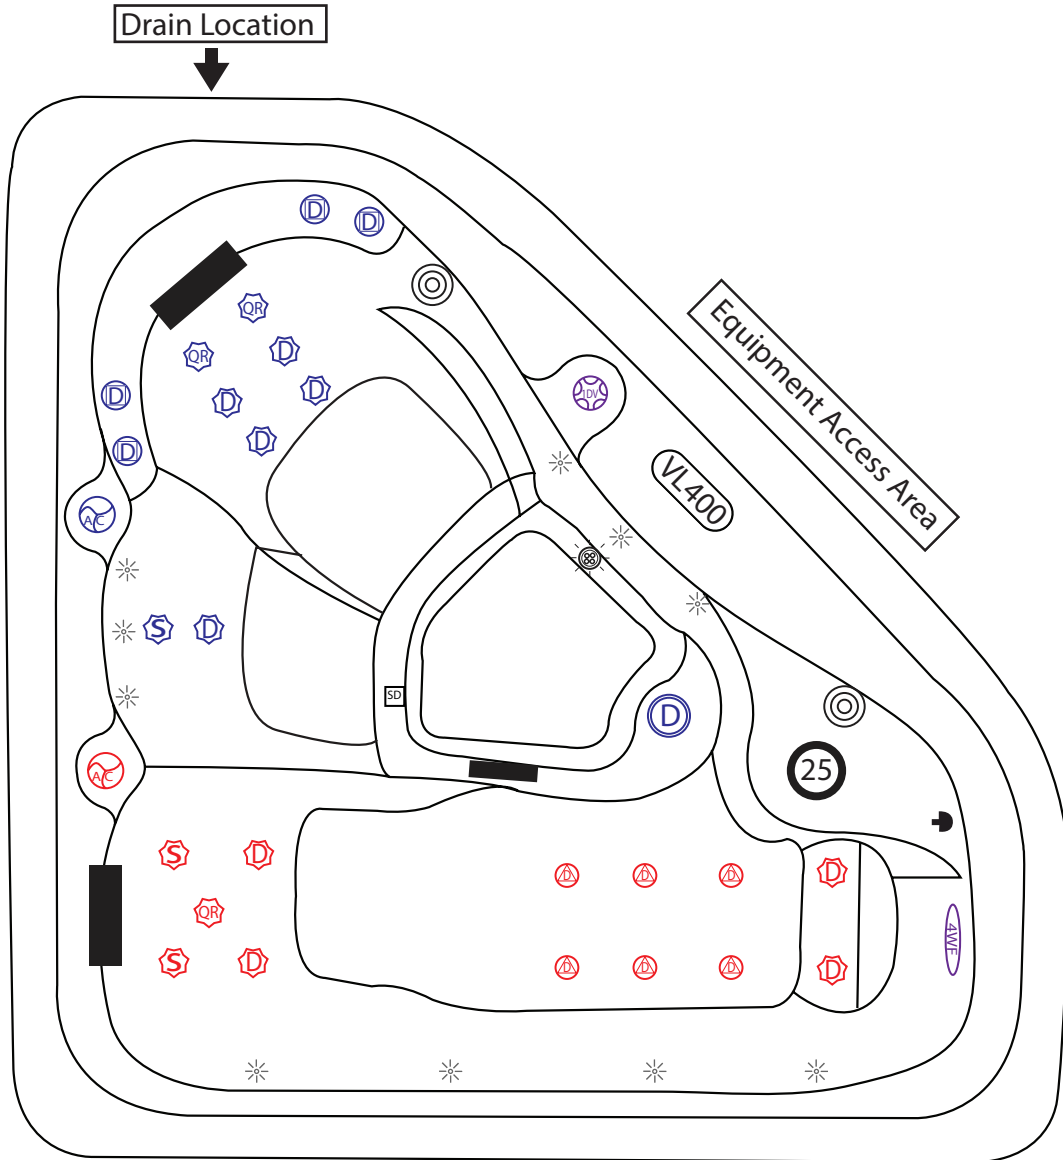

Dr Wellness G-2000 with Energy Efficient Pump

Modified: (Date and Initials)

Mold: Oasis	SKU: AQL-G2000-1-2
Fittings: 26 LPI Black Jets w/ LPI Black Valves & Filter	Control Panel: Balboa VL400 w/ Dr Wellness Overlay
Pumps: 1 Pump - (1) 12A EE 2-Spd.	Domestic: LPI VS300 AV w/ 4KW Heater
Voltage: 220V - 50A Service Breaker	Standard: Ozone, Thermal Foil w/ Full Foam, ABS Staped Bottom
Dimensions: 77" x 76.75" x 34.25" - 6" CR	Cont.: BT Subwoofer, LED Light Package(10), LPI Printed Skirting
Fil(Gals): Min: 245 / Max: 275	Weight: 400 lbs
	Optional: Lit Jets, UV

Symbols Legend					
	2" Directional Jet SKU: 425-0384		4" Spinner Jet SKU: 425-0382		Perimeter LED Light SKU: 425-0087
	2" SpinnerJet SKU: 425-0385		4" Quad Roto Jet SKU: 425-0383		3" Main LED Light SKU: 425-0358
	4" Directional Jet SKU: 425-0381		5" Directional Jet SKU: 425-0388		3" Speaker SKU: 425-0294
	Small Drain SKU: 425-0210		1" Waterfall On/Off SKU: 425-0061		Air Control SKU: 425-0025
			Air Lock Fitting SKU: 425-0042		Drop-in Filter 25 sqft. SKU: 425-0091
			#2- 5" Pillow SKU: 435-0356		4" Lit Waterfall (425-0028)
					VL400 Control Panel SKU: 440-0291 Dr. Wellness Overlay SKU: 440-0298