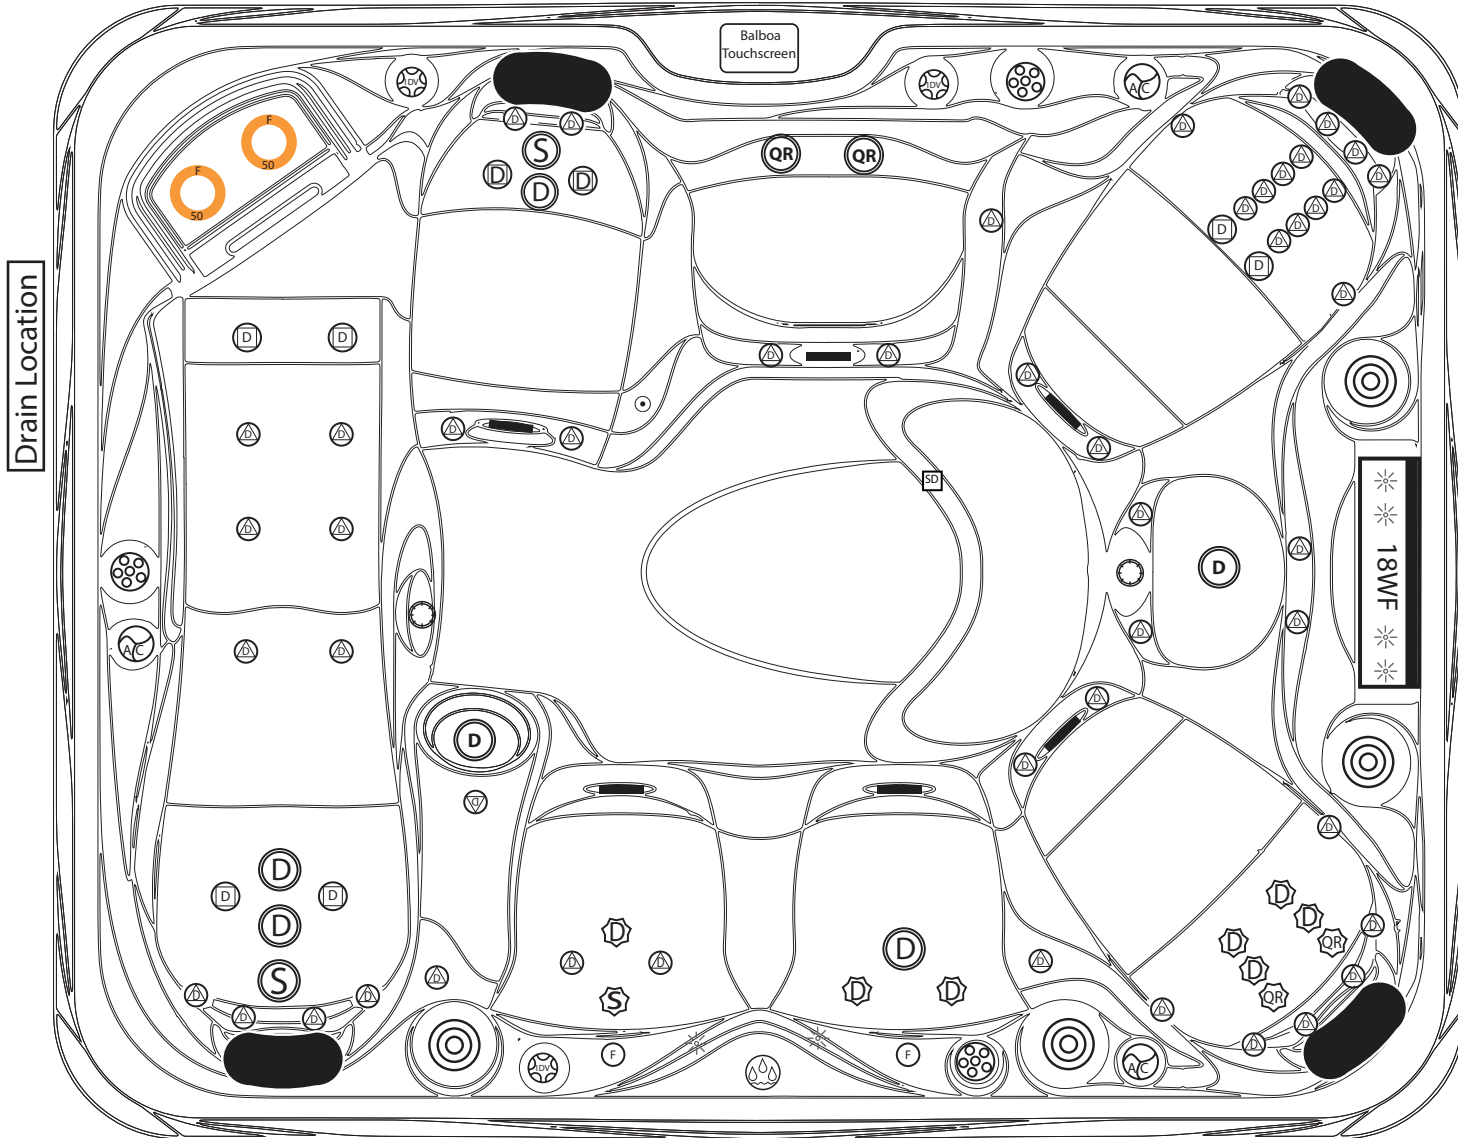

Dr Wellness G-1700

Modified: 03/09/2026 KMS Rev. #2

Mold: 1210	SKU: AQL-G1700-3-2
Fittings: 78 Catalina Lit Jets / Catalina Lit Valves & Filter	Control Panel: SpaTouch 2TC Panel
Pumps: 3 Pump: (1) 12A EE 2-Spd. + (2) 12A 1-Spd.	Domestic: BP501 w/ 4KW Heater
Voltage: 220V - 50A Service Breaker	Standard: Ozone / UV / Bubble Wrap / Full Foam / ABS Stapled Bottom
Dimensions: 114" x 92" x 36" - 10" CR	BT Subwoofer / Lit Cupholders (3) / Lit Jets / Lit Valves
Fill(Gals): Min: 600/ Max: 620	18" Spillover Waterfall / Catalina Skirt
	Optional: ABS Pan Bottom / Chiller+ST2C-T Panel

Equipment Access Area

Symbols Legend

	2" Directional Jet SKU: 425-0229		4" Quad Roto Jet SKU: 425-0333
	3" Directional Jet SKU: 425-0230		5" Directional Jet SKU: 425-0233
	4" Directional Jet SKU: 425-0231		5" Quad Roto Jet SKU: 425-0353
	4" Twin Spinner Jet SKU: 425-0232		5" Twin Spinner Jet SKU: 425-0291
	Cup Holder SKU: 425-0372		Ozone Jet SKU: 425-0345
	Air Control SKU: 425-0326		1" Waterfall On/Off SKU: 425-0319
	Crystal Ball & Base SKU: 430-0394		Balboa Touchscreen Spa Touch 2TC SKU: 430-0455
	Stream Fountain SKU: 425-0024		3" Speaker SKU: 425-0423
	Lo-Profile Drain SKU: 425-0420		5" Main LED Light SKU: 425-0227
	LED Lights SKU: 425-0420		
	#2 - 5" Pillow SKU: 435-0356		
	18WF Spillover Waterfall SKU: 425-0164		
	Screw-in Filter 50 sqft. SKU: 425-0348 Fitting SKU: 425-0236