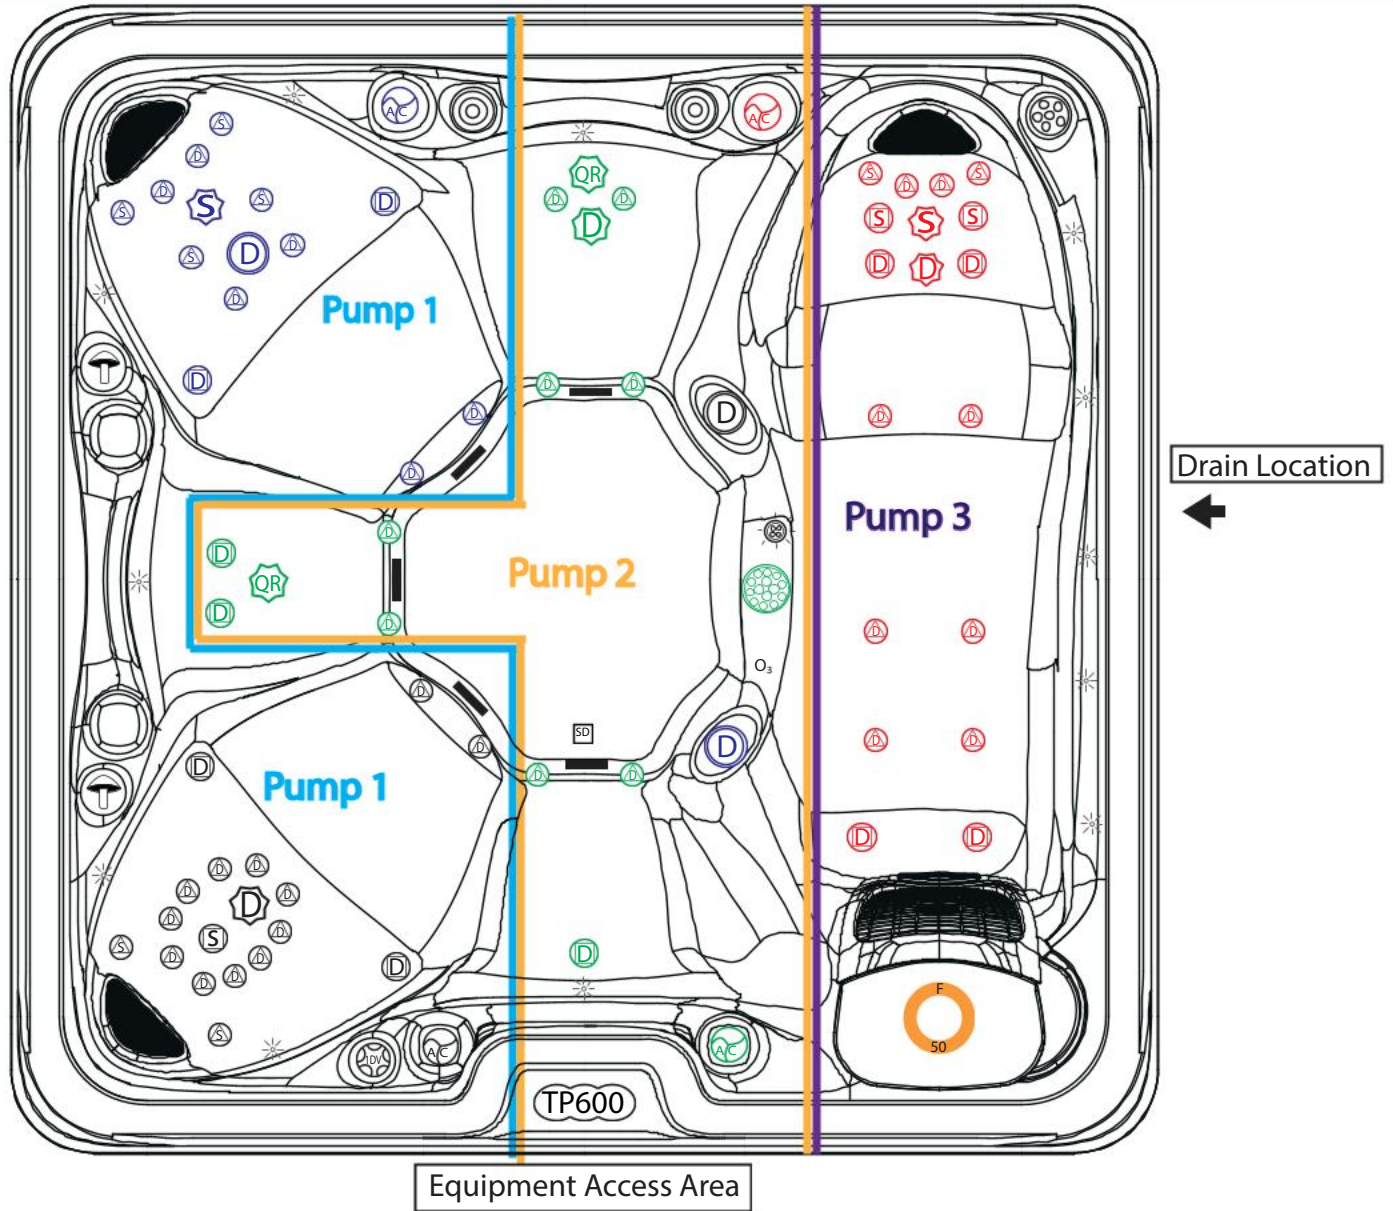

G-14 Tranquility Series 6 Person Spa

Dimensions

91" x 91" x 34" - 6" CR

Specifications

- (1) 6 BHP EE 2-Speed Pump
- (2) 6 BHP 1-Speed Pump
- 67 LPI Black Jets
- Weight: 765 lbs.
- Minimum Gallons: 420
- Maximum Gallons: 450
- Hardwired Electrical, 220 V 50 A

Cabinet Colors

- Gray
- Mocha

Shell Colors

- Sterling
- Storm Cloud
- Smokey Mountain
- Midnight Canyon

Available Upgrades

- Premier Package
 - UV / Circulation
 - WiFi
- Arctic Premier Package
 - UV / Circulation
 - WiFi
 - Extreme Foam
- LED Lighted Jet Package
- Balboa Remote WiFi Connect
- UV Sanitation and Circulation Technology
- LED Light Show

Dr Wellness WG-14

Modified: 04/16/2025 KMS Rev. #1

Mold: WG 1412	SKU: AQL-WG14-2-2
Fittings: 67 LPI Black Jets w/ Wei Valves & LPI Filter Weir	Control Panel: TP600 Panel w/ Dr Wellness Overlay
Pumps: 3 Pumps: (1) 12A EE 2-Spd. + (2) 12A 1-Spd.	Domestic: BP501 Pack w/ 4KW Heater
Voltage: 220V - 50A Service Breaker	Standard: Ozone / Thermal Foil / Full Foam / ABS Staped Bottom
Dimensions: 91" x 91" x 34" - 6" CR	BT Subwoofer / LED Light Package(12) / LPI 6" Horizontal Skirt
	Options: UV / Wi-Fi / Lit Jets / Light Show / Extreme Foam

Symbols Legend			
	2" Directional Jet SKU: 425-0384		4" Directional Jet SKU: 425-0381
	2" SpinnerJet SKU: 425-0385		4" Spinner Jet SKU: 425-0382
	3" Directional Jet SKU: 425-0386)		4" Quad-Roto Jet SKU: 425-0383
	3" Spinner Jet SKU: 425-0387		5" Directional Jet SKU: 425-0388
	Pop-up Waterfall SKU: 430-0388		Perimeter LED Light SKU: 425-0087
	3" Main LED Light SKU: 425-0358		Lo-Profile Floor Drain SKU: 425-0420
	O ₃ Ozone Jet SKU: 425-0345		#1- Tri-Curve Pillow SKU: 435-0355
	Suction Fitting SKU: 425-0064		Air Lock Fitting SKU: 425-0042
	3" Speaker SKU: 425-0294		Master Jet SKU: 425-0018
	Screw-in Filter 50 sqft. SKU: 425-0199 Fitting SKU: 425-0236		1" Waterfall On/Off SKU: 425-0402
	Air Control SKU: 425-0401		TP600 Control Panel SKU: 440-0121 Dr. Wellness Overlay SKU: 440-0087