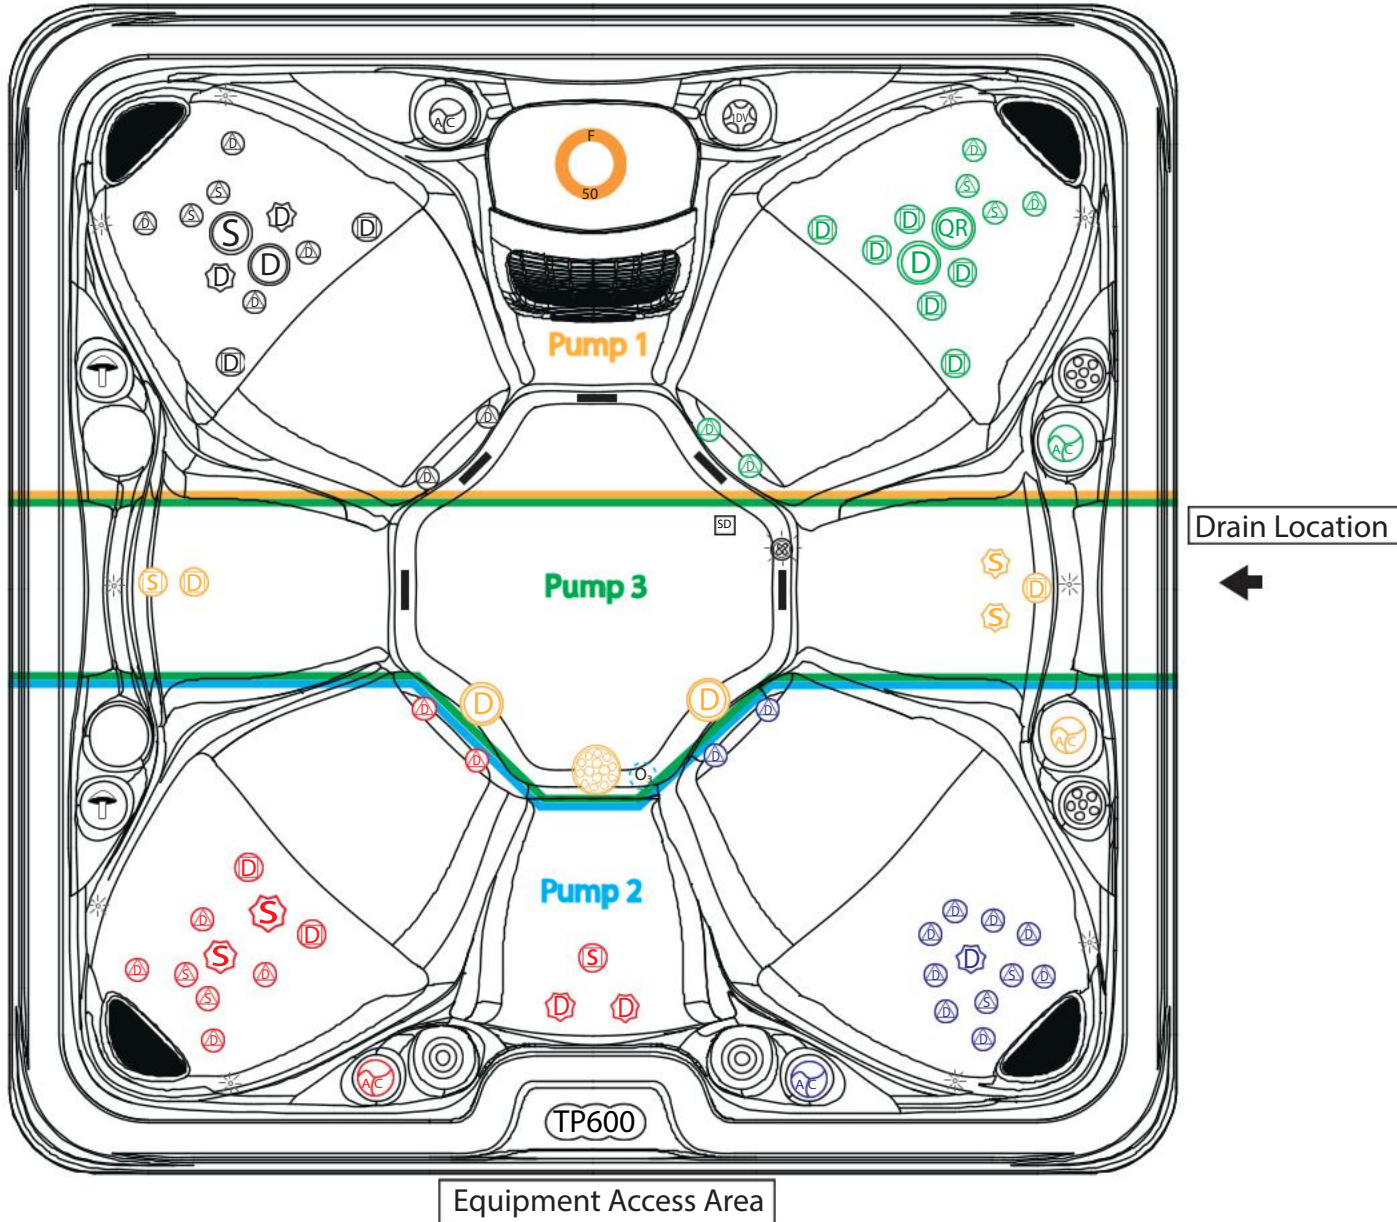

G-13 Tranquility Series 7 Person Spa

7
SEATS

64
JETS

3
PUMPS

Dimensions

91" x 91" x 34" - 6" CR

Specifications

- (1) 6 BHP EE 2-Speed Pump
- (2) 6 BHP 1-Speed Pump
- 60 LPI Black Jets
- Weight: 640 lbs.
- Minimum Gallons: 380
- Maximum Gallons: 410
- Hardwired Electrical, 220 V 50 A

Dr Wellness WG-13

Modified: 04/01/2025 KMS Rev. #1

Mold: WG 1413	SKU: AQL-WG13-3-2
Fittings: 64 LPI Black Jets w/ Wei Valves & LPI Filter Weir	Control Panel: TP600 Panel w/ Dr Wellness Overlay
Pumps: 3 Pumps: (1) 12A EE 2-Spd. + (2) 12A 1-Spd.	Domestic: BP501 Pack w/ 4KW Heater
Voltage: 220V - 50A Service Breaker	Standard: Ozone / Thermal Foil / Full Foam / ABS Staped Bottom
Dimensions: 91" x 91" x 34" - 6" CR	BT Subwoofer / LED Light Package(10) / LPI 6" Horizontal Skirt
	Options: UV / Wi-Fi / Lit Jets / Light Show / Extreme Foam

Equipment Access Area

Symbols Legend

2" Directional Jet SKU: 425-0384	4" Directional Jet SKU: 425-0381	O ₃ Ozone Jet SKU: 425-0345	#1-Tri-Curve Pillow SKU: 435-0355	Screw-in Filter 50 sqft. SKU: 425-0199 Fitting SKU: 425-0236
2" SpinnerJet SKU: 425-0385	4" Spinner Jet SKU: 425-0382	Popup Waterfall SKU: 430-0388	Suction Fitting SKU: 425-0064	1" Waterfall On/Off SKU: 425-0402
3" Directional Jet SKU: 425-0386	5" Directional Jet SKU: 425-0388	PerimeterLED Light SKU: 425-0087	Air Lock Fitting SKU: 425-0042	Air Control SKU: 425-0401
3" Spinner Jet SKU: 425-0387	5" Spinner Jet SKU: 425-0389	3" Main LED Light SKU: 425-0358	3" Speaker SKU: 425-0294	TP600 Panel SKU: 440-0212 Dr. Wellnes Overlay SKU: 440-0087
	5" Quad Roto Jet SKU: 425-0390	Lo-Profile Floor Drain SKU: 425-0420	Master Jet SKU: 425-0018	