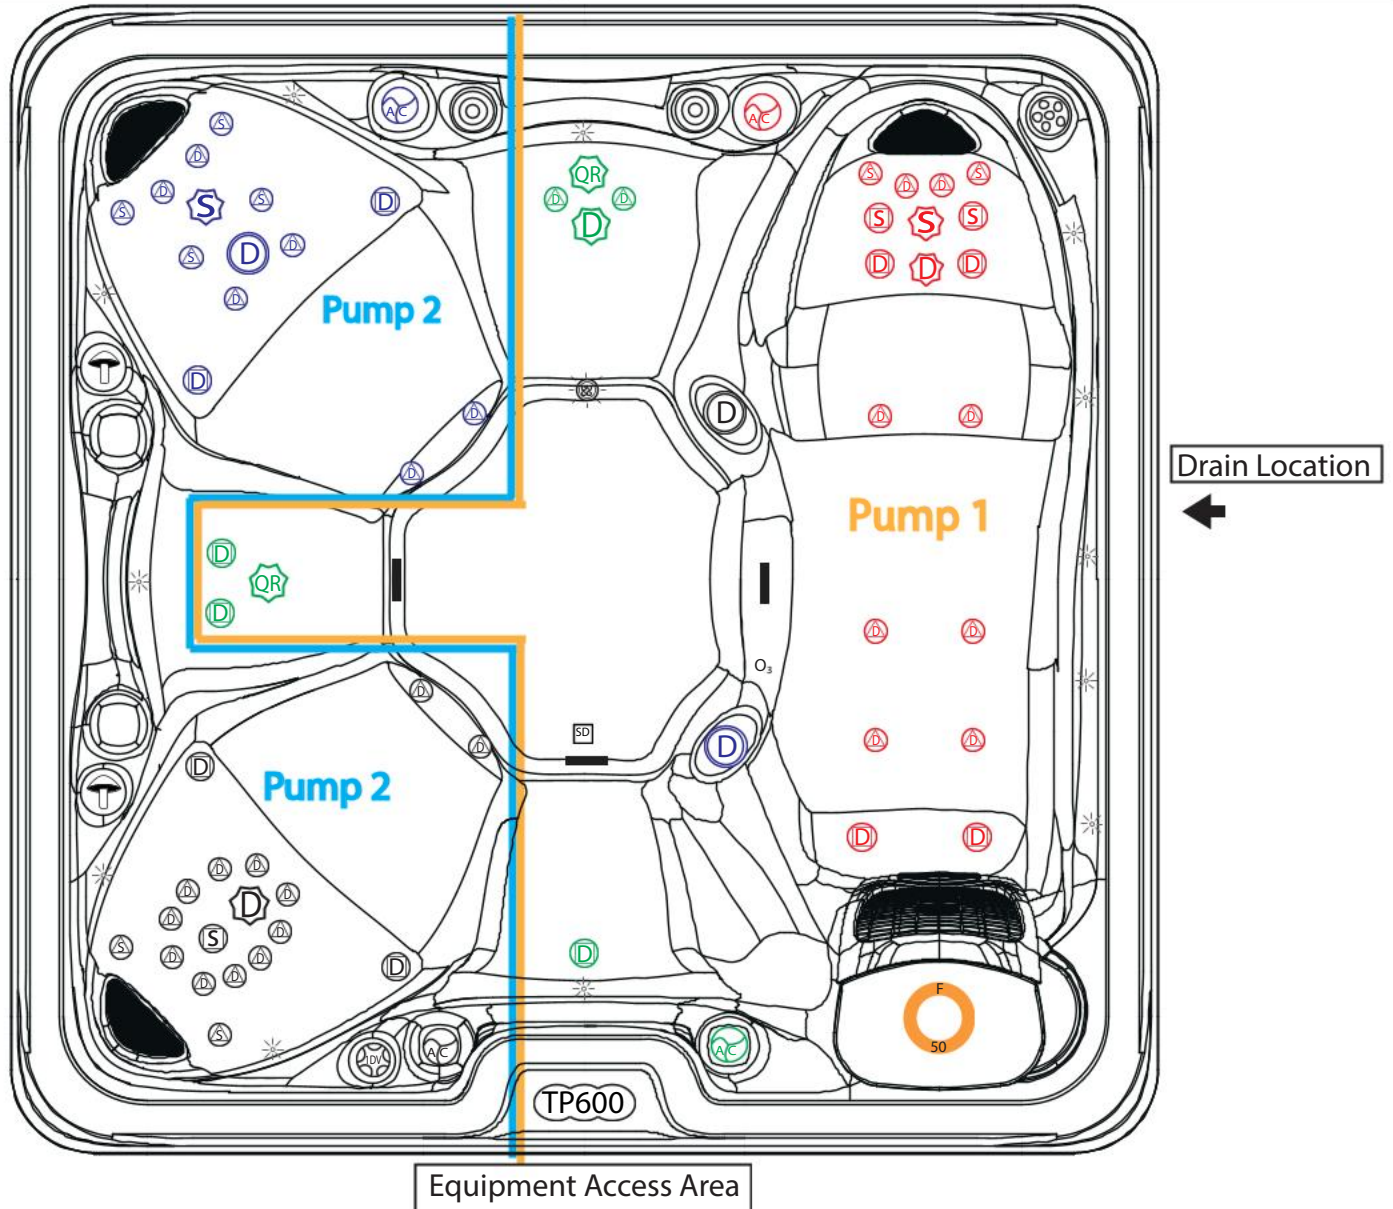

G-12 Tranquility Series 6 Person Spa

Dimensions

91" x 91" x 34" - 6" CR

Specifications

- (1) 6 BHP EE 2-Speed Pump
- (1) 6 BHP 1-Speed Pump
- 60 LPI Black Jets
- Weight: 985 lbs.
- Minimum Gallons: 420
- Maximum Gallons: 450
- Hardwired Electrical, 220 V 50 A

Cabinet Colors

- Gray
- Mocha

Shell Colors

- Sterling
- Storm Cloud
- Smokey Mountain
- Midnight Canyon

Available Upgrades

- Premier Package
 - UV / Circulation
 - WiFi
- Arctic Premier Package
 - UV / Circulation
 - WiFi
 - Extreme Foam
- LED Lighted Jet Package
- Balboa Remote WiFi Connect
- UV Sanitation and Circulation Technology
- Extreme Insulation Package
- LED Light Show

Dr Wellness WG-12

Modified: 04/14/2025 KMS Rev. #3

Mold: WG 1412	SKU: AQL-WG12-2-2
Fittings: 60 LPI Black Jets w/ Wei Valves & LPI Filter Weir	Control Panel: TP600 Panel w/ Dr Wellness Overlay
Pumps: 2 Pumps: (1) 12A EE 2-Spd. + (1) 12A 1-Spd.	Domestic: BP501 Pack w/ 4KW Heater
Voltage: 220V - 50A Service Breaker	Standard: Ozone / Thermal Foil / Full Foam / ABS Staped Bottom
Dimensions: 91" x 91" x 34" - 6" CR	BT Subwoofer / LED Light Package(12) / LPI 6" Horizontal Skirt
	Options: UV / Wi-Fi / Lit Jets / Light Show / Extreme Foam

Symbols Legend			
	2" Directional Jet SKU: 425-0384		4" Directional Jet SKU: 425-0381
	2" SpinnerJet SKU: 425-0385		4" Spinner Jet SKU: 425-0382
	3" Directional Jet SKU: 425-0386)		4" Quad-Roto Jet SKU: 425-0383
	3" Spinner Jet SKU: 425-0387		5" Directional Jet SKU: 425-0388
	Popup Waterfall SKU: 430-0388		Perimeter LED Light SKU: 425-0087
	3" Main LED Light SKU: 425-0358		Lo-Profile Floor Drain SKU: 425-0420
	O ₃ Ozone Jet SKU: 425-0345		#1- Tri-Curve Pillow SKU: 435-0355
	Suction Fitting SKU: 425-0064		Air Lock Fitting SKU: 425-0042
	3" Speaker SKU: 425-0294		Screw-in Filter 50 sqft. SKU: 425-0199 Fitting SKU: 425-0236
	1" Waterfall On/Off SKU: 425-0402		Air Control SKU: 425-0401
	TP600 Control Panel SKU: 440-0121 Dr. Wellness Overlay SKU: 440-0087		