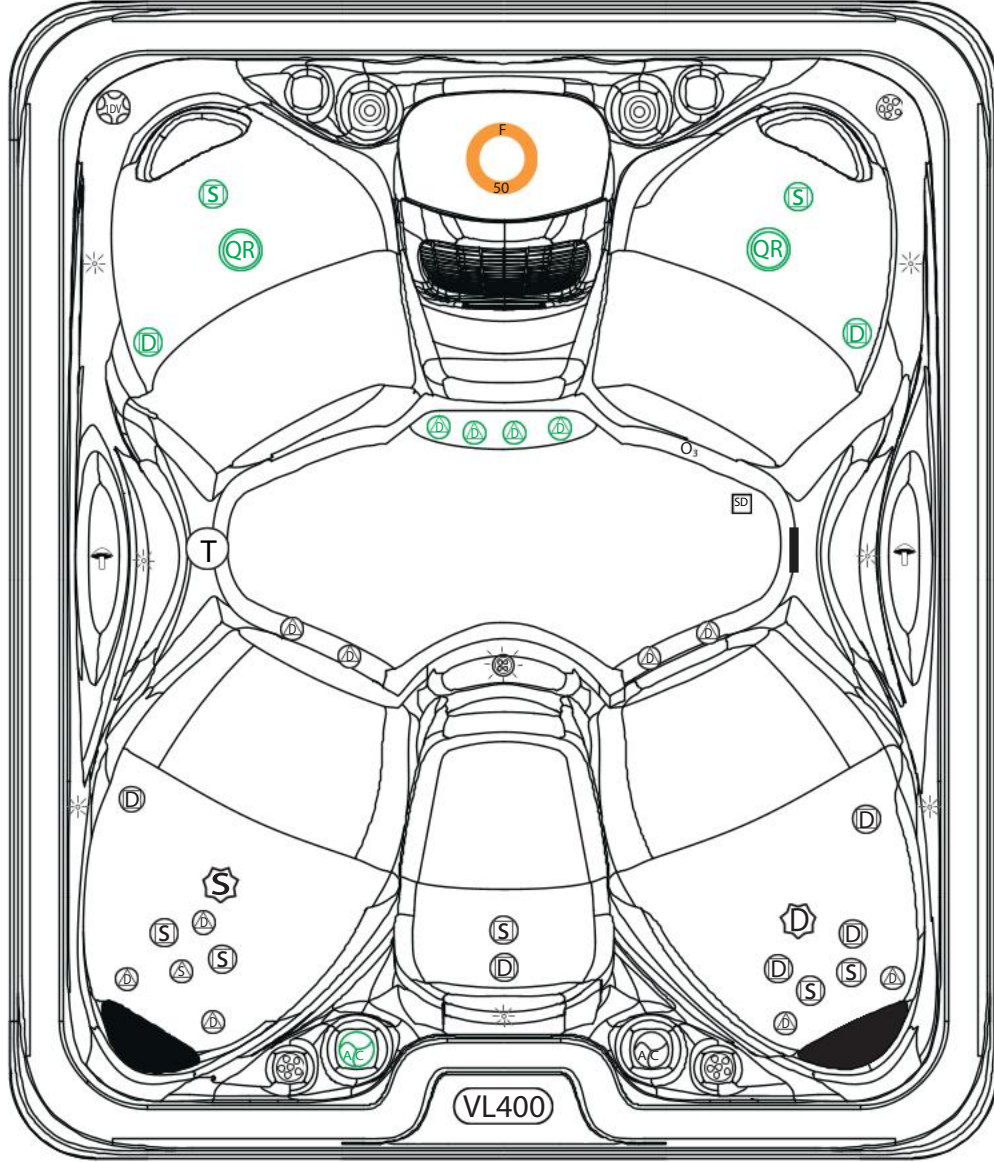

G-100 Tranquility Series 4 Person Spa

5
SEATS

33
JETS

1
PUMP

Dimensions

82" x 69.5" x 34" - 6" CR

Specifications

- (1) 6 BHP EE 2-Speed Pump
- 33 LPI Black Jets
- Weight: 635 lbs.
- Minimum Gallons: 230
- Maximum Gallons: 260
- Hardwired Electrical, 220 V 50 A

Cabinet Colors

- Gray
- Mocha

Shell Colors

- Sterling
- Storm Cloud
- Smokey Mountain
- Midnight Canyon

Available Upgrades

- Premier Package
 - UV / Circulation
 - WiFi
- Arctic Premier Package
 - UV / Circulation
 - WiFi
 - Extreme Foam
- LED Lighted Jet Package
- Balboa Remote WiFi Connect
- UV Sanitation and Circulation Technology
- Extreme Insulation Package
- LED Light Show

Dr Wellness WG-100

Modified: 03/31/2025 KMS Rev. #2

Mold: WG Seascape22v	SKU: AQL-WG100-1-2
Fittings: 33 LPI Black Jets / Wei Valves & LPI Filter Weir	Control Panel: VL400 w/ Dr Wellness Overlay
Pumps: 1 Pump: (1) 12A EE 2-Spd.	Domestic: VS300AV Pack w/ 4KW Heater
Voltage: 220V - 50A Service Breaker	Standard: Ozone / Thermal Foil / Full Foam / ABS Staped Bottom
Dimensions: 82" x 69.5" x 34" - 6" CR	BT Subwoofer / LED Light Package(7) / LPI 6" Horizontal Skirt
	Options: UV / Wi-Fi / Lit Jets / Light Show / Extreme Foam

****Note****
 Wi-Fi Upgrade change equipment
 VL400 to TP600
 VS300AV to BP501

Equipment Access Area

Symbols Legend

	2" Directional Jet SKU: 425-0384		4" Directional Jet SKU: 425-0381		Popup Waterfall SKU: 430-0388		#1- Tri-Curve Pillow SKU: 435-0355		Screw-in Filter 50 sqft. SKU: 425-0199
	2" SpinnerJet SKU: 425-0385		4" Spinner Jet SKU: 425-0382		Perimeter LED Light SKU: 425-0087		Suction Fitting SKU: 425-0064		Fitting SKU: 425-0236
	3" Directional Jet SKU: 425-0386)		5" Quad Roto Jet SKU: 425-0390		3" Main LED Light SKU: 425-0358		Air Lock Fitting SKU: 425-0042		1" Waterfall On/Off SKU: 425-0061
	3" Spinner Jet SKU: 425-0387		O ₃ Ozone Jet SKU: 425-0345		Lo-Profile Floor Drain SKU: 425-0420		Air Control SKU: 425-0025		VL400 Control Panel SKU: 440-0191 Dr. Wellness Overlay SKU: 440-0298