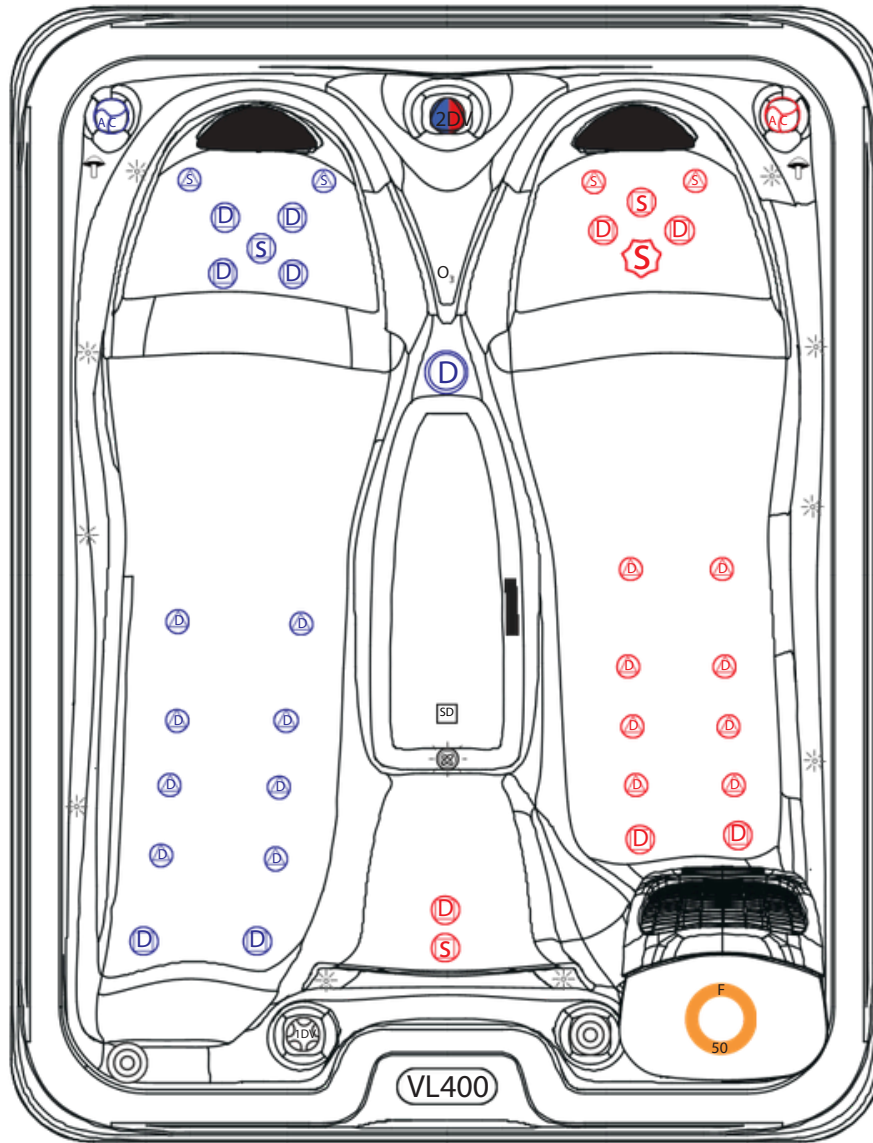

## Dimensions

82" x 63" x 34" - 6" CR

# Dr Wellness WG-2

Modi ed: 03/31/2025 KMS Rev. #2

Mold: WG Lynx22v	SKU: AQL-WG2-1-2
Fittings: 36 LPI Black Jets / Wei Valves & LPI Filter Weir	Control Panel:VL400 w/ Dr Wellness Overlay
Pumps: 1 Pump: (1) 12A EE 2-Spd.	Domestic:VS300AV w/ 4KW Heater
Voltage: 220V - 50A Service Breaker	Standard:Ozone / Thermal Foil / Full Foam / ABS Staped Bottom
Dimensions: 82" x 63" x 34" - 6" CR	BT Subwoofer / LED Light Package(10) / LPI 6" Horizontal Skirt
	Options:UV / Wi-Fi / Lit Jets / Light Show / Extreme Foam