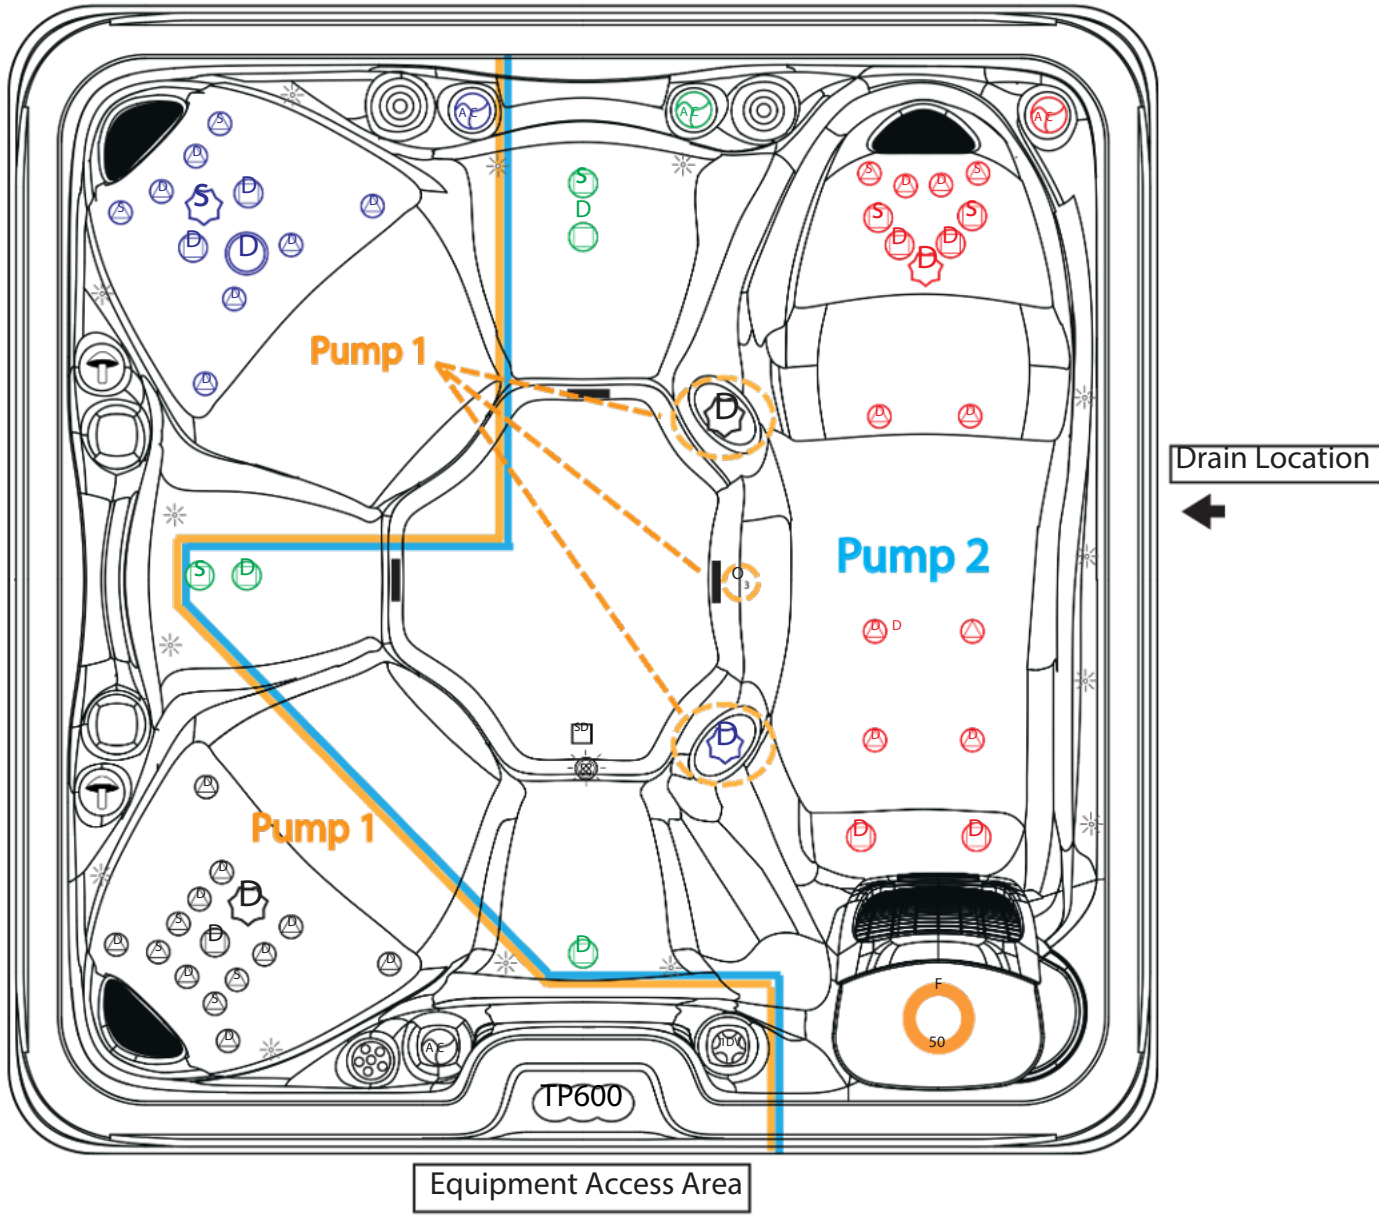

Dr Wellness WG-6

Modi ed: 04/16/2025 KMS Rev. #2

Mold: WG 1411	SKU: AQL-WG6-2-2
Fittings: 52 LPI Black Jets / Wei Valves & LPI Filter Weir	Control Panel: TP600 w/ Dr Wellness Overlay
Pumps: 2 Pumps: (1) 12A EE 2-Spd. + (1) 12A 1-Spd.	Domestic: BP501 w/ 4KW Heater
Voltage: 220V - 50A Service Breaker	Standard: Ozone / Thermal Foil / Full Foam / ABS Staped Bottom
Dimensions: 82" x 82" x 35.75" - 6" CR	BT Subwoofer / LED Light Package(14) / LPI 6" Horizontal Skirt
Fill(Gals): Min: 305/ Max: 325	Options: UV / Wi-Fi / Lit Jets / Light Show / Extreme Foam

Symbols Legend

2" Directional Jet SKU: 425-0384	4" Directional Jet SKU: 425-0381	Pop up Waterfall SKU: 430-0388	#1- Tri-Curve Pillow SKU: 435-0355	Screw-in Filter 50 sqft. Fitting SKU: 425-0199 SKU: 425-0236
2" Spinner Jet SKU: 425-0385	4" Spinner Jet SKU: 425-0382	Perimeter LED Light SKU: 425-0087	Suction Fitting SKU: 425-0064	1" Waterfall On/O SKU: 425-0402
3" Directional Jet SKU: 425-0386	5" Directional Jet SKU: 425-0388	3" Main LED Light SKU: 425-0358	Air Lock Fitting SKU: 425-0042	Air Control SKU: 425-0401
3" Spinner Jet SKU: 425-0387	O ₃ Ozone Jet SKU: 425-0345	Lo-Pro le Floor Drain SKU: 425-0420	3" Speaker SKU: 425-0294	TP600 Control Panel SKU: 440-0121