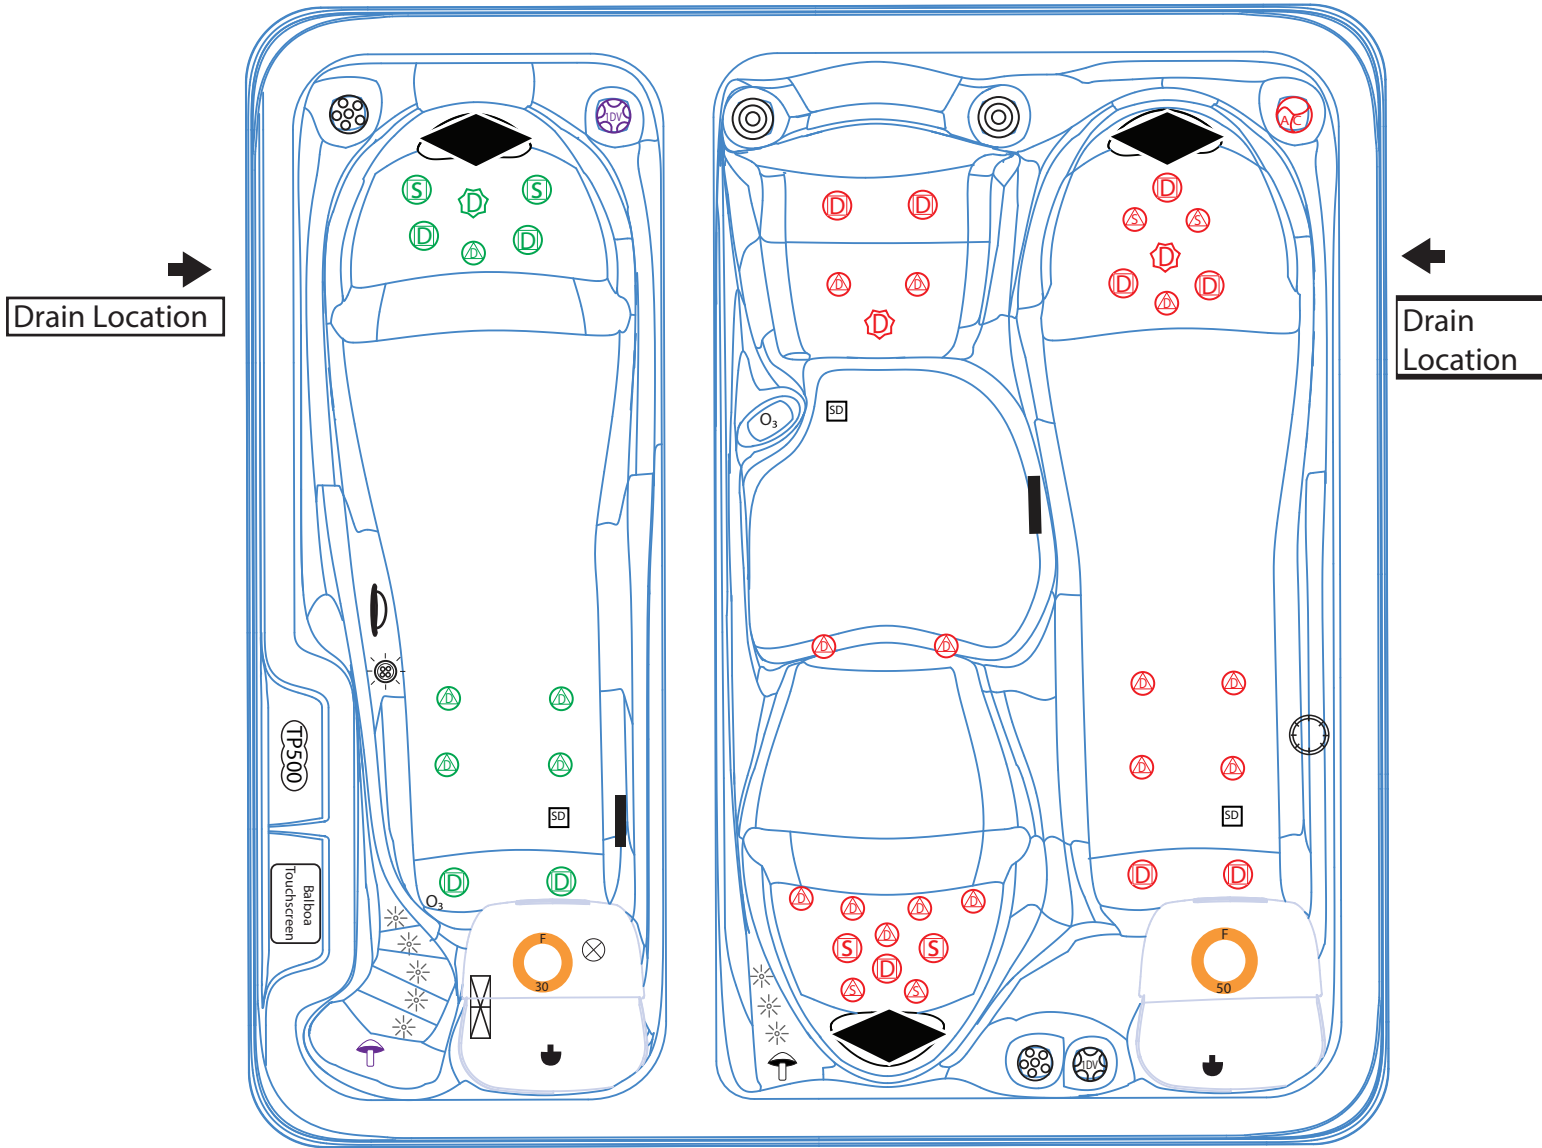

Dr. Wellness 8' Hot and Cold

02/10/2025 KMS

Mold: CS-8	SKU: AQL-CS8-3-2	Dimensions: 91" x 91" x 36" - 6" CR
Fittings: 42 LPI Black Jets with LPI Black Controls		Control Panel: Balboa Spatouch 2C and TP500 (Chiller)
Pumps: (Hot 220V)-(1)12A EE 2-Spd.		Domestic: Balboa BP501 w/ 4KW Htr. Powering LPI5PLR w/ 1KW Htr.
Pumps: (Cold 110V)-(1) 2A Circ Pump + (1) 9A 1Spd		Standard: Ozone / Extreme Foam / Bubble Foil / 3" & 5" LED Main Light
Voltage: 220V - 50A Service Breaker with GFCI		1 HP Chiller / Hard Foam Cover 5"x3" / (Hot) Wi-Fi / Catalina Skirting
Fill(Gals):(Cold)Min:70/Max:85 (Hot) Min:205/Max:220		Optional: (Hot) BT Sub-Woofer / UV (Hot / Cold / Both)

Chiller Access Area ↓ 2 Vents Location

Equipment Access Area ↑

Symbols Legend			
	2" Directional LPI Jet SKU: 425-0384		Small Drain SKU: 425-0420
	2" Spinner LPI Jet SKU: 425-0385		Cup Holder SKU: 425-0372
	3" Directional LPI Jet SKU: 425-0386		1" Water On/Off SKU: 425-0061
	3" Spinner LPI Jet SKU: 425-0387		1" Air On/Off SKU: 425-0025
	4" Directional LPI Jet SKU: 425-0381		Ozone Bullet Jet SKU: 425-0345
	Pop-up Waterfall SKU: 430-0388		Suction Drain, Bath SKU: ***-****
	Air Lock Relief SKU: 435-0042		Suction Drain SKU: 425-0064
	Perimeter LED SKU: 425-0163		Circ Bypass O3 SKU: 425-0210
	3" Main Light SKU: 425-0358		Chiller Return SKU: 425-0339 & 425-0340
	5" Main Light SKU: 425-0227		TP500 Topside SKU: 440-0354
	Balboa Touchscreen		SpaTouch 2c Topside SKU: 430-0424
	Screw-in Filter 30(Cold)/50(Hot) sq.ft. SKU: 425-0426		#1 Tri-Curve Pillow SKU: 435-0095