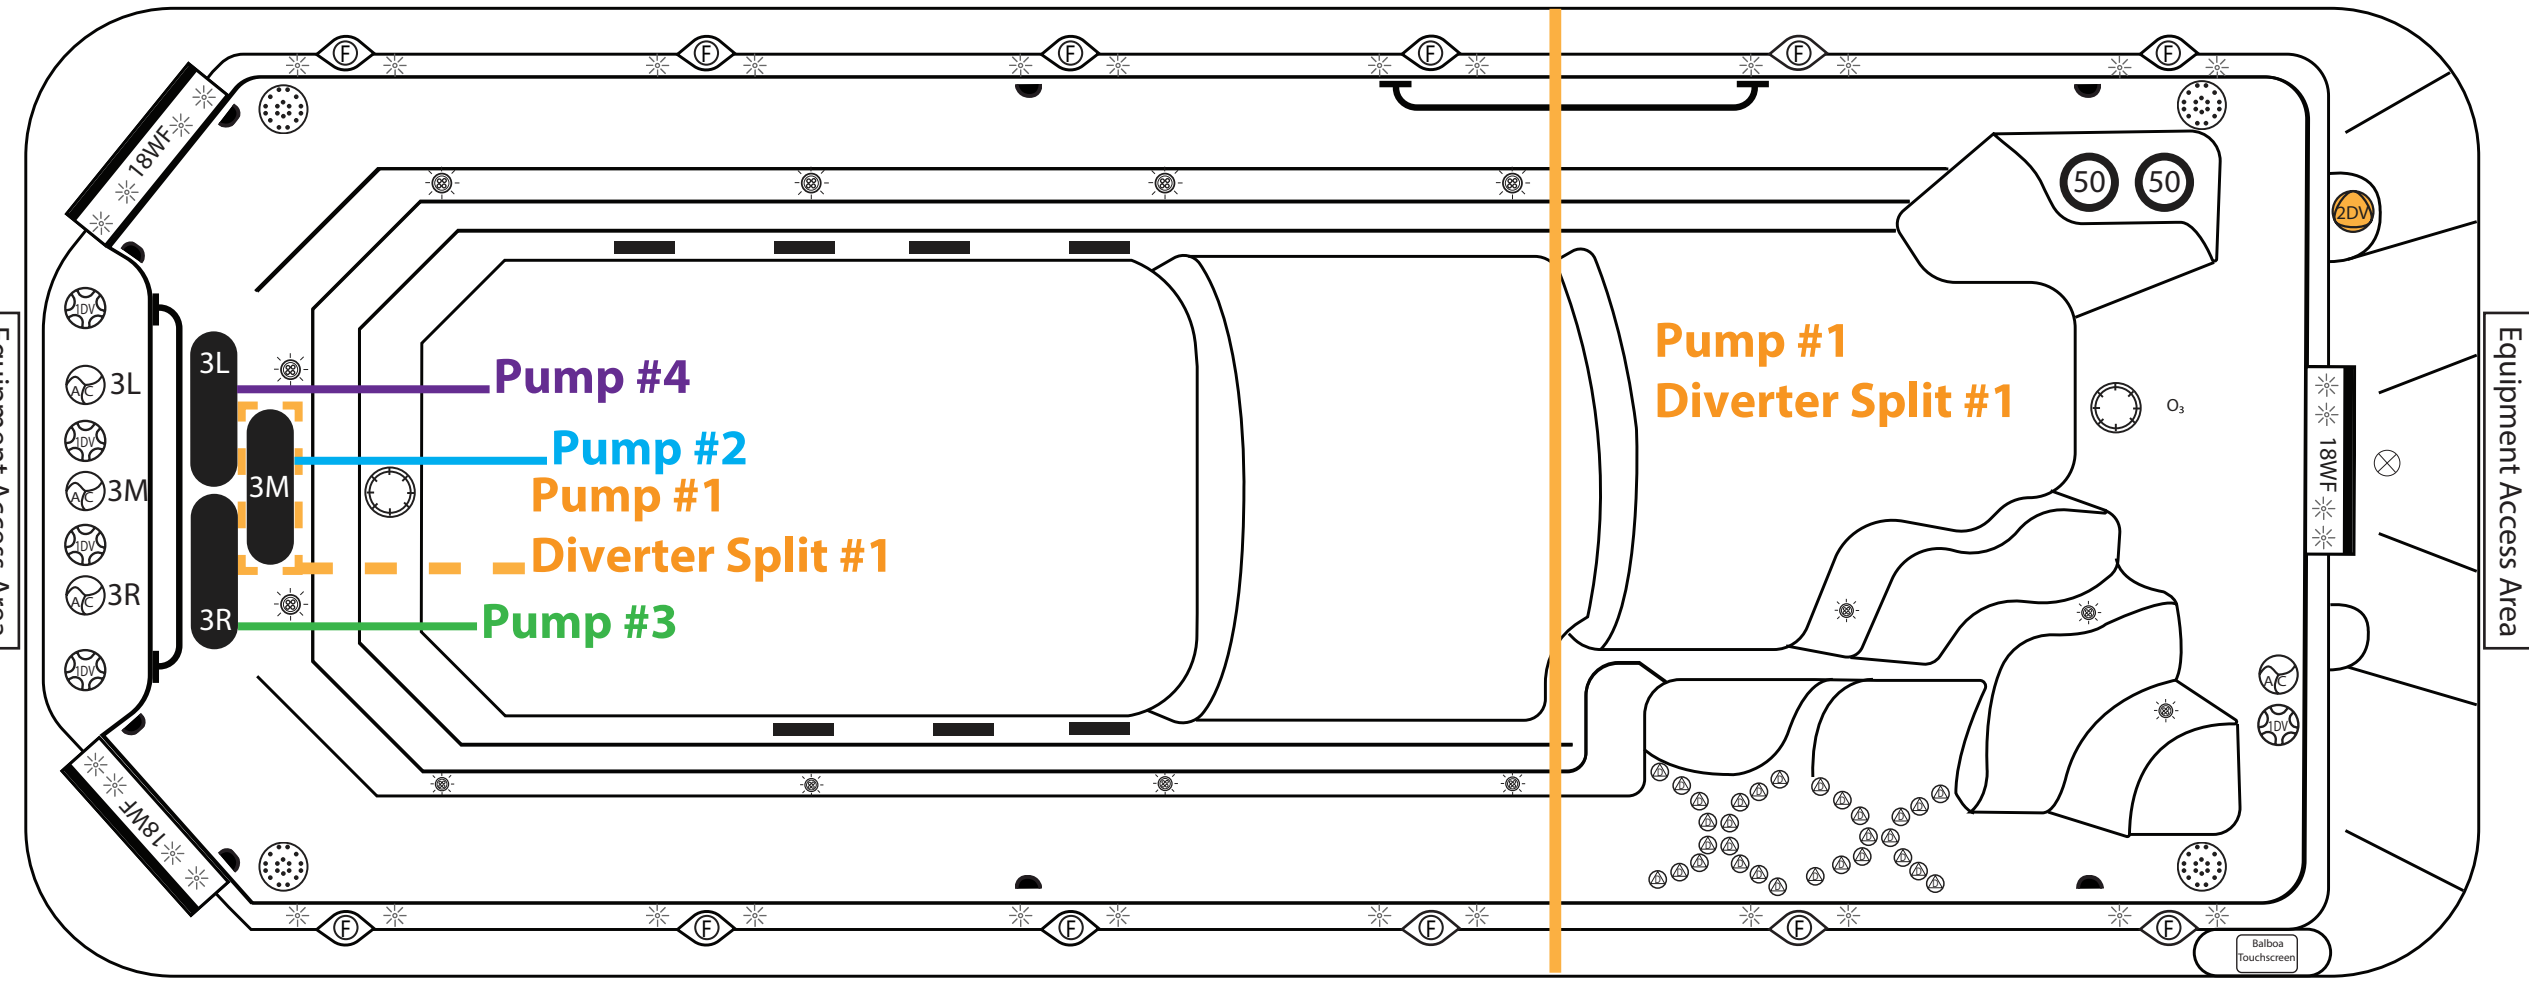

Modified: 07/09/2025 KMS Rev. #1

Mold: C-847	
Fittings: 30 Catalina Jets & Valves w/ Teleweir Filters	
Pumps: 4 Pumps: (1) 12A EE 2-Spd. + (3) 12A 1-Spd.	
Voltage: 220V - 60A Service Breaker	
Dimensions: 87" x 248.5" x 64" - 10" CR	
Fill(Gals): Min: 2850/ Max: 2950	Weight:
SKU: AQL-C847-4-2	
Control Panel: Spa Touch Panel	
Domestic: LPIBP20 Pack w/ 4 KW Heater	
Standard Equipment: LED Backlit Jets / LED Backlit Valves /LED Backlit Waterfalls	
LED Backlit Cup Holders / LED Backlit Fountains / Cabinet Accent LED Lights	
Swim Handrails / Ceramic Decorative Side & Swim Lane Tiles /	
Ozone / UV / Wi-Fi / BT Subwoofer Audio	
Optional Equipment: LED Perimeter Light Upgrade / LED Side Light Upgrade	
Row Kit Upgrade / Misters / Chiller or Smart Swim / A.S. Treadmill / A.S. Bike	

Symbols Legend

2" Directional Jet SKU: 425-0229	2" Divertor SKU: 425-0321	Perimeter LED Light SKU: 425-0163	18" Spillover Waterfall SKU: 425-0163
Ozone Jet SKU: 425-0345	Air Control SKU: 425-0326	3" Main Light SKU: 425-0318	S. Steel Handrail SKU: 435-0024
SwimFlex Tether Points SKU: ***.****	1" Waterfall On/Off SKU: 425-0319	5" Main Light SKU: 425-0227	Lo-Profile Floor Drain SKU: 425-0420
SwimFlex Pole Base SKU: 430-0283	Stream Fountain SKU: 425-0024	River Jets SKU: 425-0069	Balboa Touchscreen SpaTouch 3 SKU: 425-0420
5" Speaker SKU: 425-0357	Air Lock Fitting SKU: 435-0042	Suction Fitting SKU: 425-0064	Teleweir Filter SKU: 435-0319