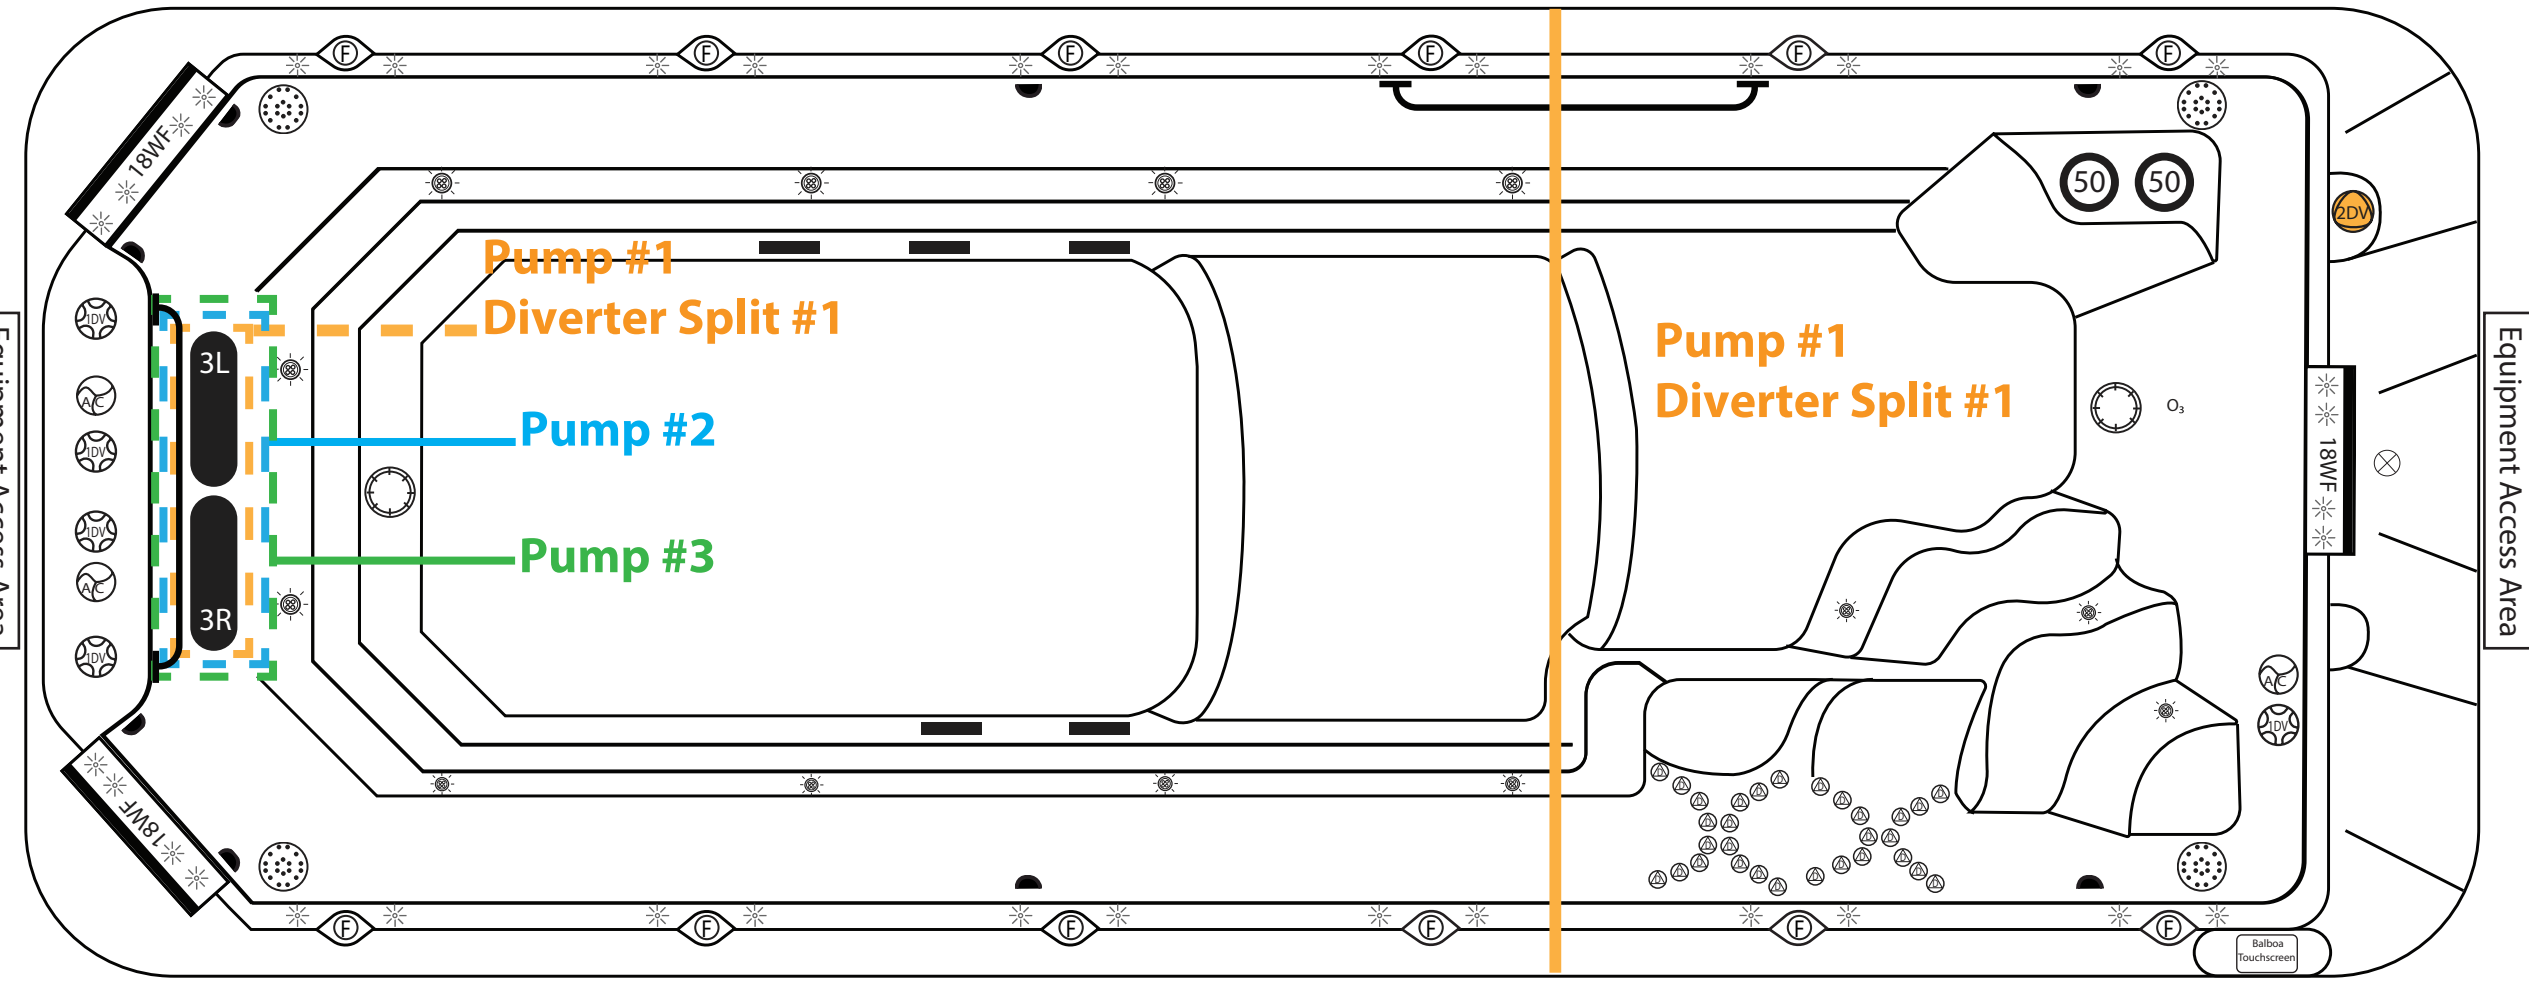

Modified: 07/09/2025 KMS Rev. #1

Mold: C-842	
Fittings: 30 Catalina Jets & Valves w/ Teleweir Filters	
Pumps: 3 Pumps: (1) 14A EE 2-Spd. + (2) 12A 1-Spd.	
Voltage: 220V - 60A Service Breaker	
Dimensions: 87" x 248.5" x 64" - 10" CR	
Fill(Gals): Min: 2850/ Max: 2950	Weight:
SKU: AQL-C842-3-2	
Control Panel: Spa Touch Panel	
Domestic: LPIBP20 Pack w/ 4 KW Heater	
Standard Equipment: LED Backlit Jets / LED Backlit Valves /LED Backlit Waterfalls	
LED Backlit Cup Holders / LED Backlit Fountains / Cabinet Accent LED Lights	
Swim Handrails / Ceramic Decorative Side & Swim Lane Tiles /	
Ozone / UV / Wi-Fi / BT Subwoofer Audio	
Optional Equipment: LED Perimeter Light Upgrade / LED Side Light Upgrade	
Row Kit Upgrade / Misters / Chiller or Smart Swim / A.S. Treadmill / A.S. Bike	

Symbols Legend

2" Directional Jet SKU: 425-0229	2" Divertor SKU: 425-0321	PerimeterLED Light SKU: 425-0163	18" Spillover Waterfall SKU: 425-0163
Ozone Jet SKU: 425-0345	Air Control SKU: 425-0326	3" Main Light SKU: 425-0318	S. Steel Handrail SKU: 435-0024
SwimFlex Tether Points SKU: ***.****	1" Waterfall On/Off SKU: 425-0319	5" Main Light SKU: 425-0227	Lo-Profile Floor Drain SKU: 425-0420
SwimFlex Pole Base SKU: 430-0283	Stream Fountain SKU: 425-0024	River Jets SKU: 425-0069	Balboa Touchscreen SpaTouch 3 SKU: 425-0420
5" Speaker SKU: 425-0357	Air Lock Fitting SKU: 435-0042	Suction Fitting SKU: 425-0064	Teleweir Filter SKU: 435-0319