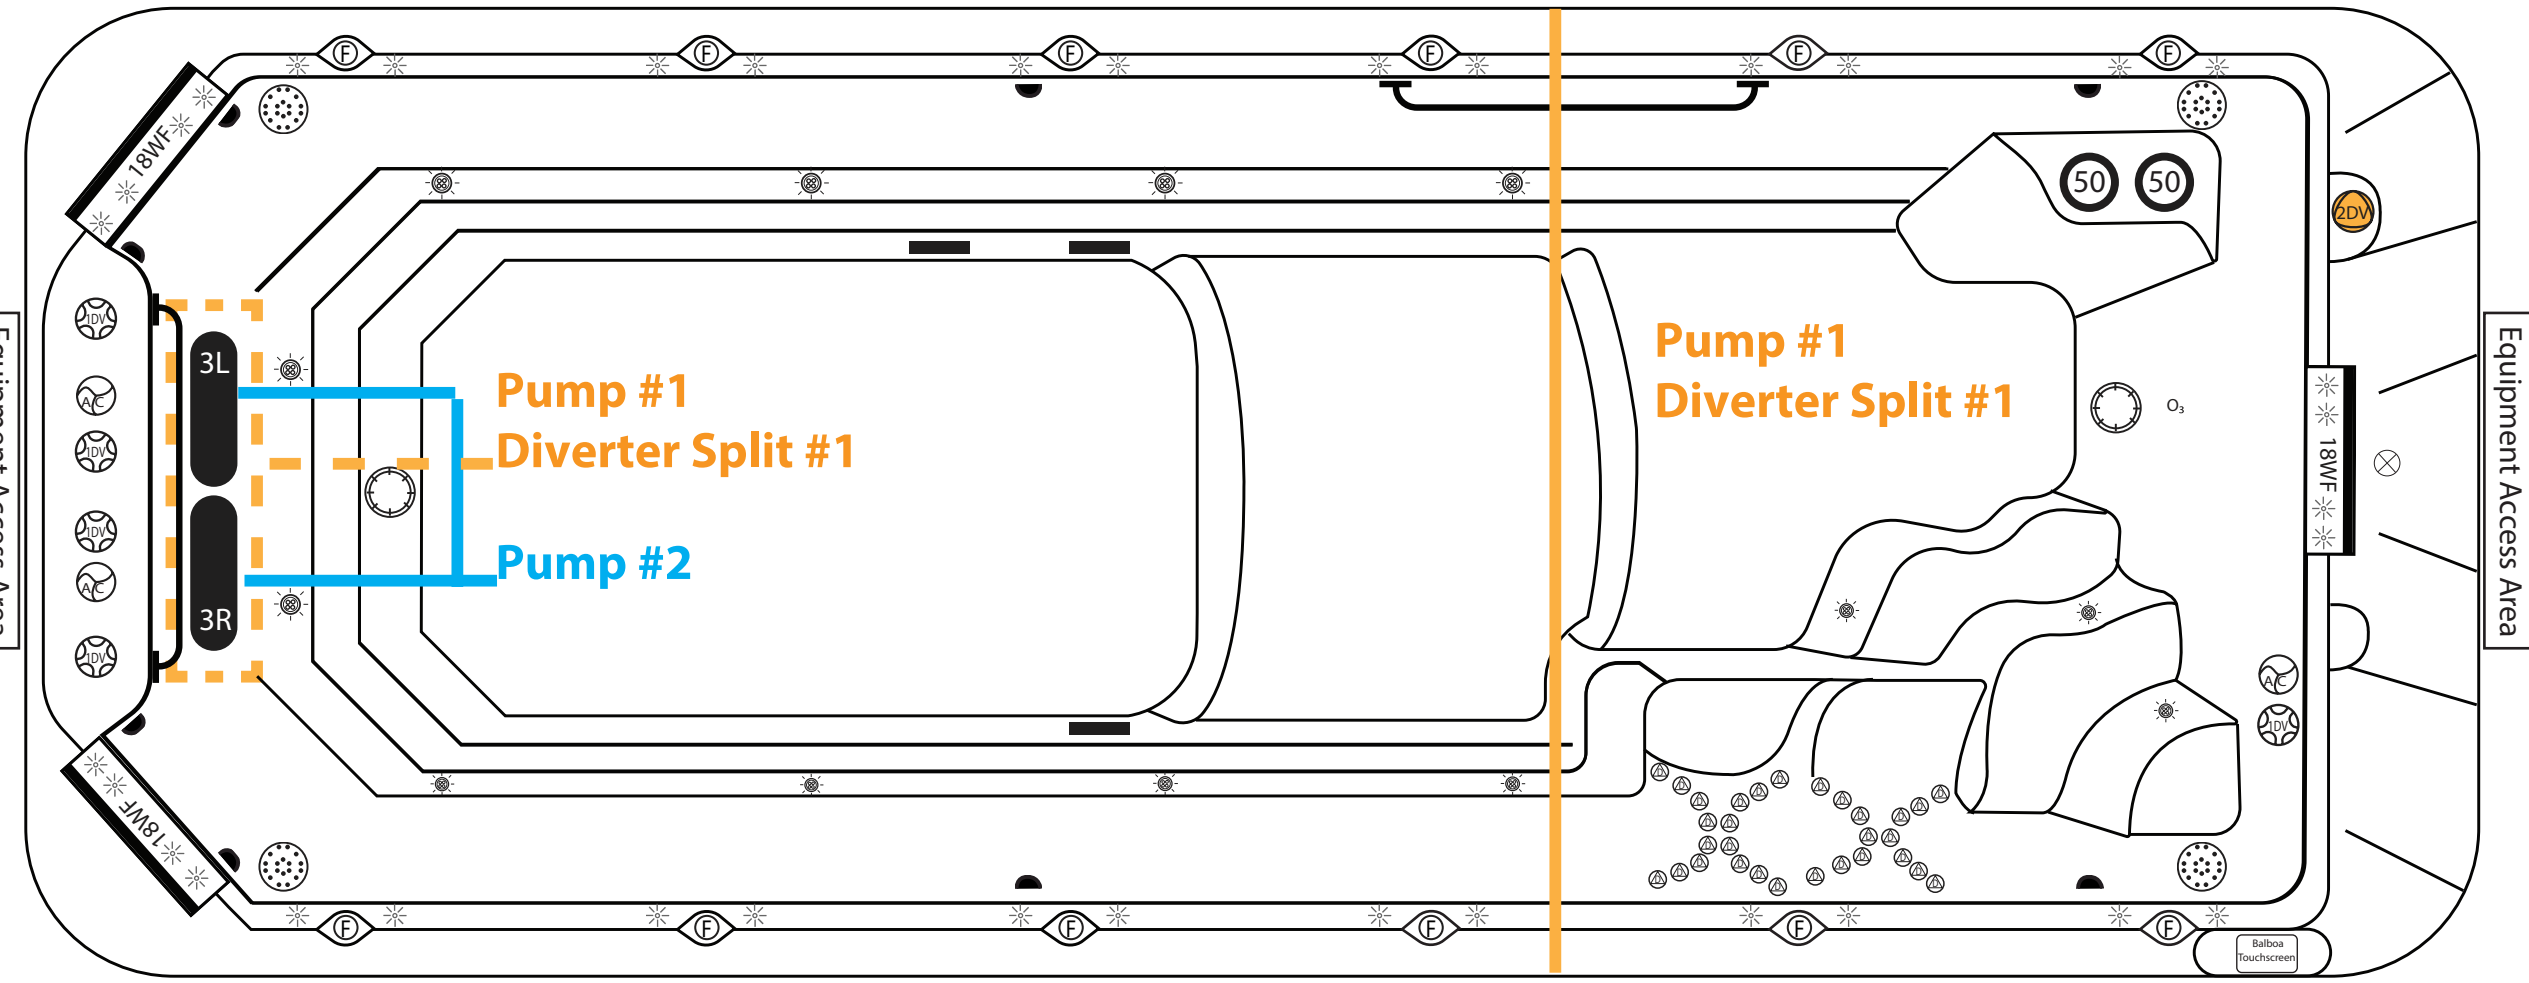

Navy

Glass Tile Upgrades

Blue
Steel

Gold
Iridescent
Bronze

Catalina Spas 21' Inground Pool with 2 Pumps (C-845)

Modified: 07/08/2025 KMS Rev. #1

Mold: C-845
Fittings: 30 Catalina Jets & Valves w/ Teleweir Filters
Pumps: 2 Pumps: (1) 14A EE 2-Spd. + (1) 15A 1-Spd.
Voltage: 220V - 60A Service Breaker
Dimensions: 87" x 248.5" x 64" - 10" CR
Fill(Gals): Min: 2850/ Max: 2950
Weight:
SKU: AQL-C845-2-2
Control Panel: Spa Touch Panel
Domestic: LPIBP20 Pack w/ 4 KW Heater
Standard Equipment: LED Backlit Jets / LED Backlit Valves /LED Backlit Waterfalls
LED Backlit Cup Holders / LED Backlit Fountains / Cabinet Accent LED Lights
Swim Handrails / Ceramic Decorative Side & Swim Lane Tiles /
Ozone / UV / Wi-Fi / BT Subwoofer Audio
Optional Equipment: LED Perimeter Light Upgrade / LED Side Light Upgrade
Row Kit Upgrade / Misters / Chiller or Smart Swim / A.S. Treadmill / A.S. Bike

Symbols Legend

 2" Directional Jet SKU: 425-0229	 2" Divertor SKU: 425-0321	 Perimeter LED Light SKU: 425-0163	 18" Spillover Waterfall SKU: 425-0163
 Ozone Jet SKU: 425-0345	 Air Control SKU: 425-0326	 3" Main Light SKU: 425-0318	 S. Steel Handrail SKU: 435-0024
 SwimFlex Tether Points SKU: ***.****	 1" Waterfall On/Off SKU: 425-0319	 5" Main Light SKU: 425-0227	 Lo-Profile Floor Drain SKU: 425-0420
 SwimFlex Pole Base SKU: 430-0283	 Stream Fountain SKU: 425-0024	 River Jets SKU: 425-0069	 Balboa Touchscreen SpaTouch 3 SKU: 425-0420
 5" Speaker SKU: 425-0357	 Air Lock Fitting SKU: 435-0042	 Suction Fitting SKU: 425-0064	 Teleweir Filter SKU: 435-0319