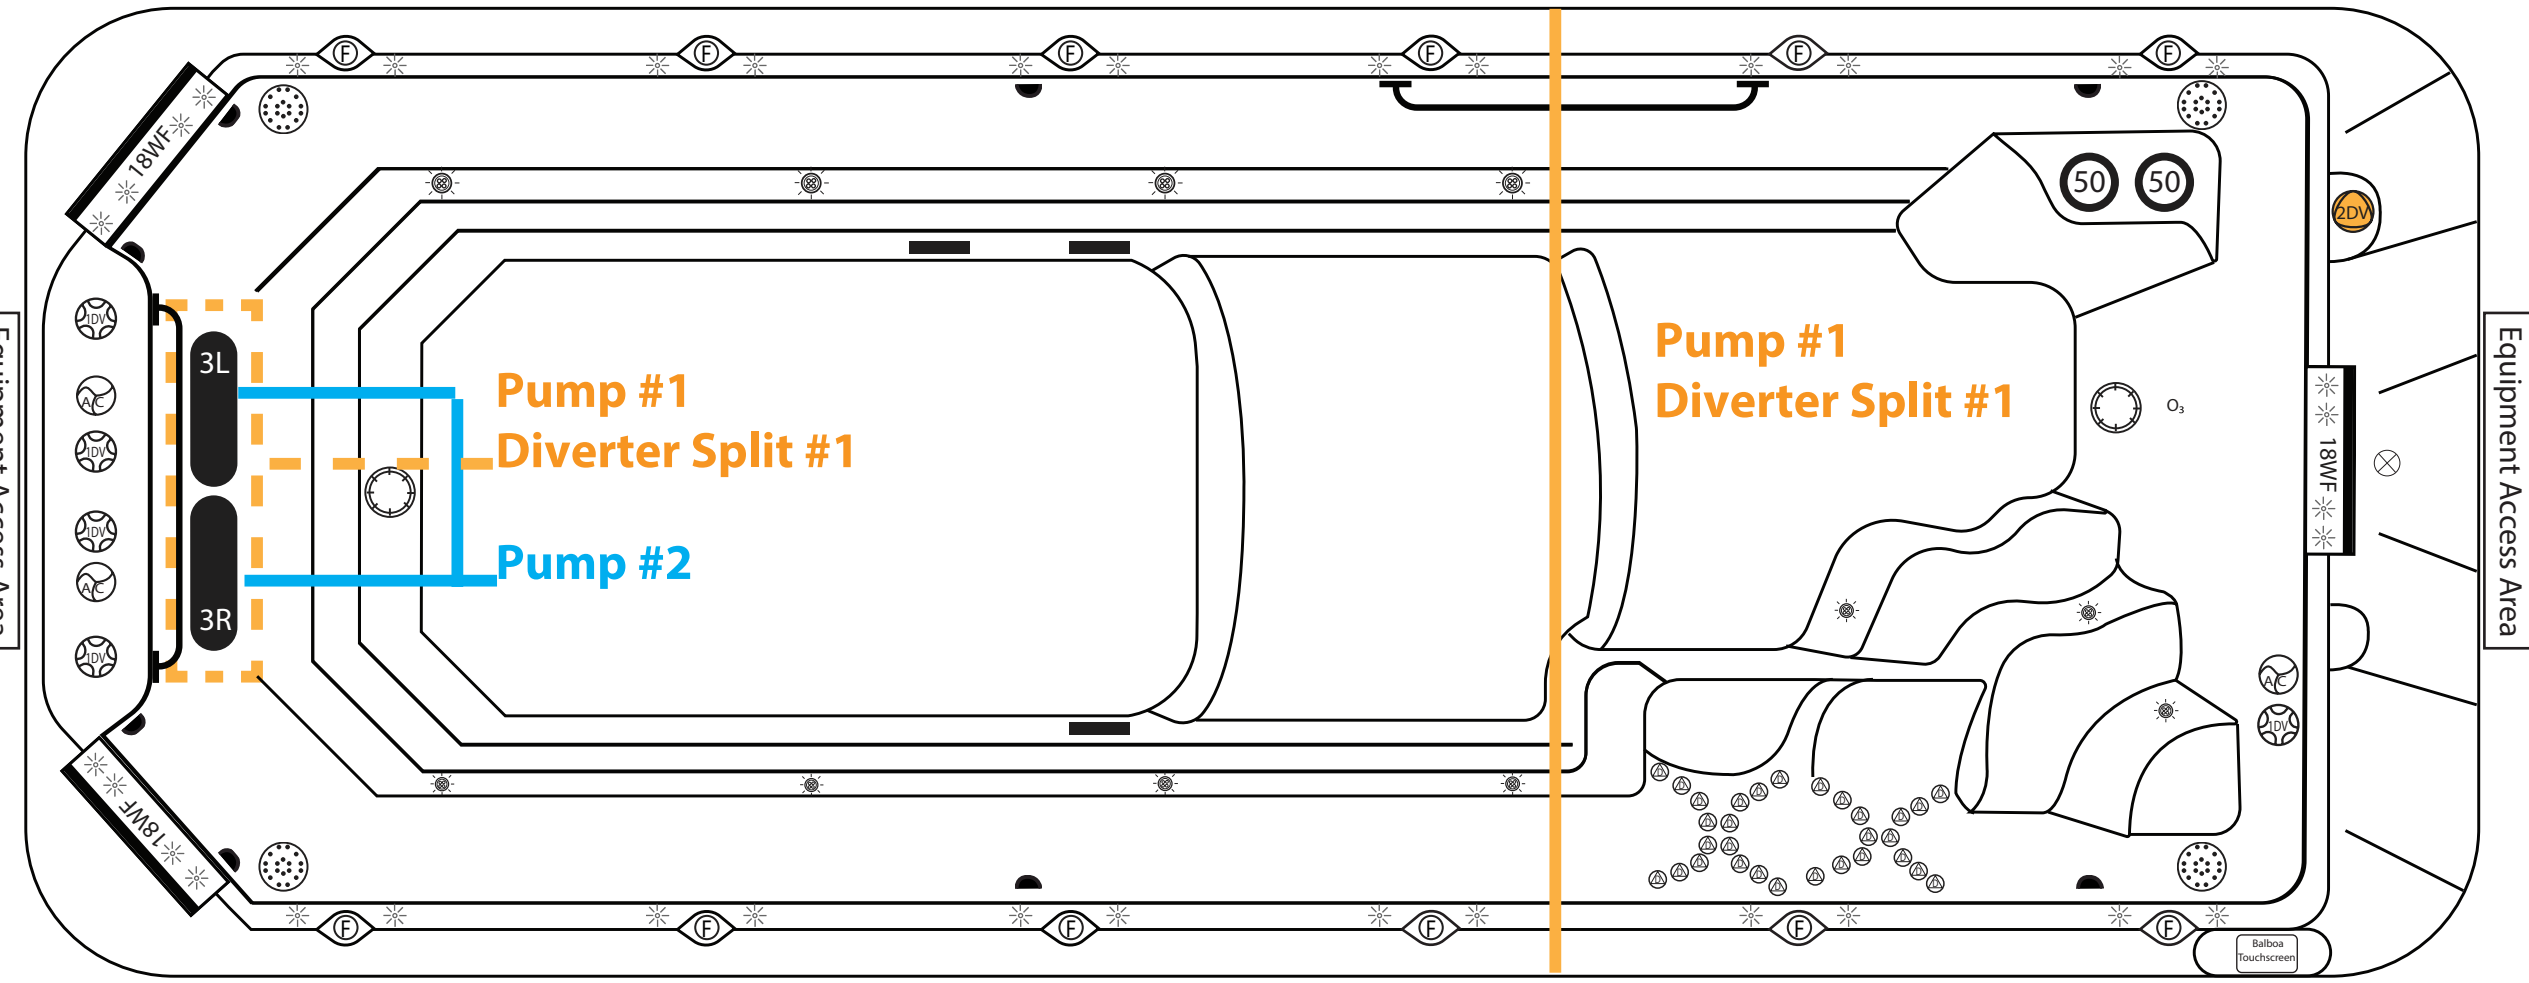

Modified: 07/09/2025 KMS Rev. #1

Mold: C-841	
Fittings: 30 Catalina Jets & Valves w/ Teleweir Filters	
Pumps: 2 Pumps: (1) 14A EE 2-Spd. + (1) 15A 1-Spd.	
Voltage: 220V - 60A Service Breaker	
Dimensions: 87" x 248.5" x 64" - 10" CR	
Fill(Gals): Min: 2850/ Max: 2950	Weight:
SKU: AQL-C841-2-2	
Control Panel: Spa Touch Panel	
Domestic: LPIBP20 Pack w/ 4 KW Heater	
Standard Equipment: LED Backlit Jets / LED Backlit Valves /LED Backlit Waterfalls	
LED Backlit Cup Holders / LED Backlit Fountains / Cabinet Accent LED Lights	
Swim Handrails / Ceramic Decorative Side & Swim Lane Tiles /	
Ozone / UV / Wi-Fi / BT Subwoofer Audio	
Optional Equipment: LED Perimeter Light Upgrade / LED Side Light Upgrade	
Row Kit Upgrade / Misters / Chiller or Smart Swim / A.S. Treadmill / A.S. Bike	

Symbols Legend

2" Directional Jet SKU: 425-0229	2" Divertor SKU: 425-0321	Perimeter LED Light SKU: 425-0163	18" Spillover Waterfall SKU: 425-0163
Ozone Jet SKU: 425-0345	Air Control SKU: 425-0326	3" Main Light SKU: 425-0318	S. Steel Handrail SKU: 435-0024
SwimFlex Tether Points SKU: ***.****	1" Waterfall On/Off SKU: 425-0319	5" Main Light SKU: 425-0227	Lo-Profile Floor Drain SKU: 425-0420
SwimFlex Pole Base SKU: 430-0283	Stream Fountain SKU: 425-0024	River Jets SKU: 425-0069	Balboa Touchscreen SpaTouch 3 SKU: 425-0420
5" Speaker SKU: 425-0357	Air Lock Fitting SKU: 435-0042	Suction Fitting SKU: 425-0064	Teleweir Filter SKU: 435-0319