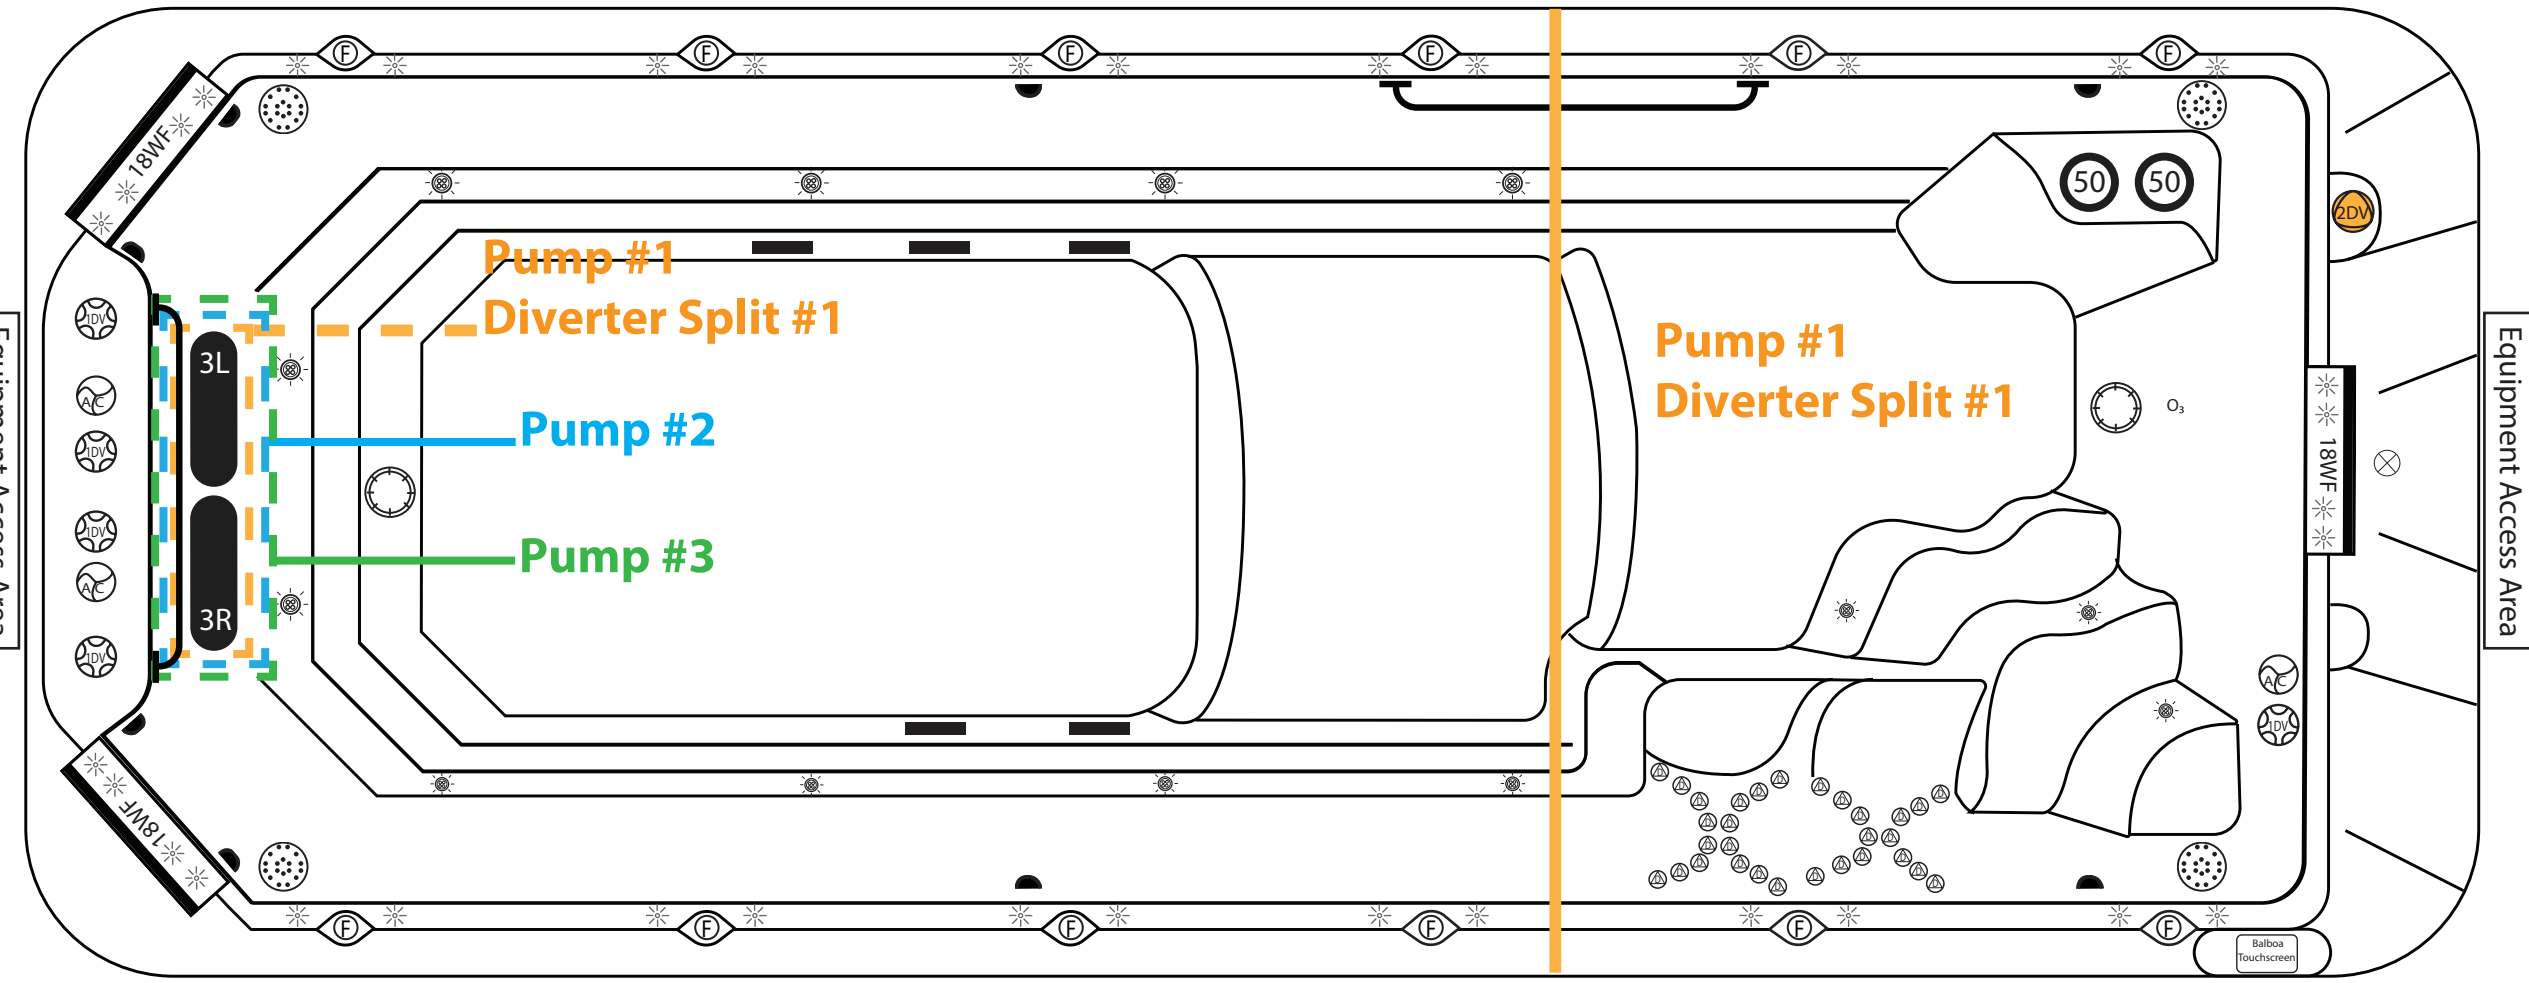

Modified: 07/09/2025 KMS Rev. #1

Mold: C-846	
Fittings: 30 Catalina Jets & Valves w/ Teleweir Filters	
Pumps: 3 Pumps: (1) 14A EE 2-Spd. + (2) 12A 1-Spd.	
Voltage: 220V - 60A Service Breaker	
Dimensions: 87" x 248.5" x 64" - 10" CR	
Fill(Gals): Min: 2850/ Max: 2950	Weight:
SKU: AQL-C846-3-2	
Control Panel: Spa Touch Panel	
Domestic: LPIBP20 Pack w/ 4 KW Heater	
Standard Equipment: LED Backlit Jets / LED Backlit Valves /LED Backlit Waterfalls	
LED Backlit Cup Holders / LED Backlit Fountains / Cabinet Accent LED Lights	
Swim Handrails / Ceramic Decorative Side & Swim Lane Tiles /	
Ozone / UV / Wi-Fi / BT Subwoofer Audio	
Optional Equipment: LED Perimeter Light Upgrade / LED Side Light Upgrade	
Row Kit Upgrade / Misters / Chiller or Smart Swim / A.S. Treadmill / A.S. Bike	

Symbols Legend

	2" Directional Jet SKU: 425-0229		2" Divertor SKU: 425-0321		PerimeterLED Light SKU: 425-0163		18" Spillover Waterfall SKU: 425-0163
	Ozone Jet SKU: 425-0345		Air Control SKU: 425-0326		3" Main Light SKU: 425-0318		S. Steel Handrail SKU: 435-0024
	SwimFlex Tether Points SKU: ***.****		1" Waterfall On/Off SKU: 425-0319		5" Main Light SKU: 425-0227		Lo-Profile Floor Drain SKU: 425-0420
	SwimFlex Pole Base SKU: 430-0283		Stream Fountain SKU: 425-0024		River Jets SKU: 425-0069		SpaTouch 3 SKU: 425-0420
	5" Speaker SKU: 425-0357		Air Lock Fitting SKU: 435-0042		Suction Fitting SKU: 425-0064		Teleweir Filter SKU: 435-0319