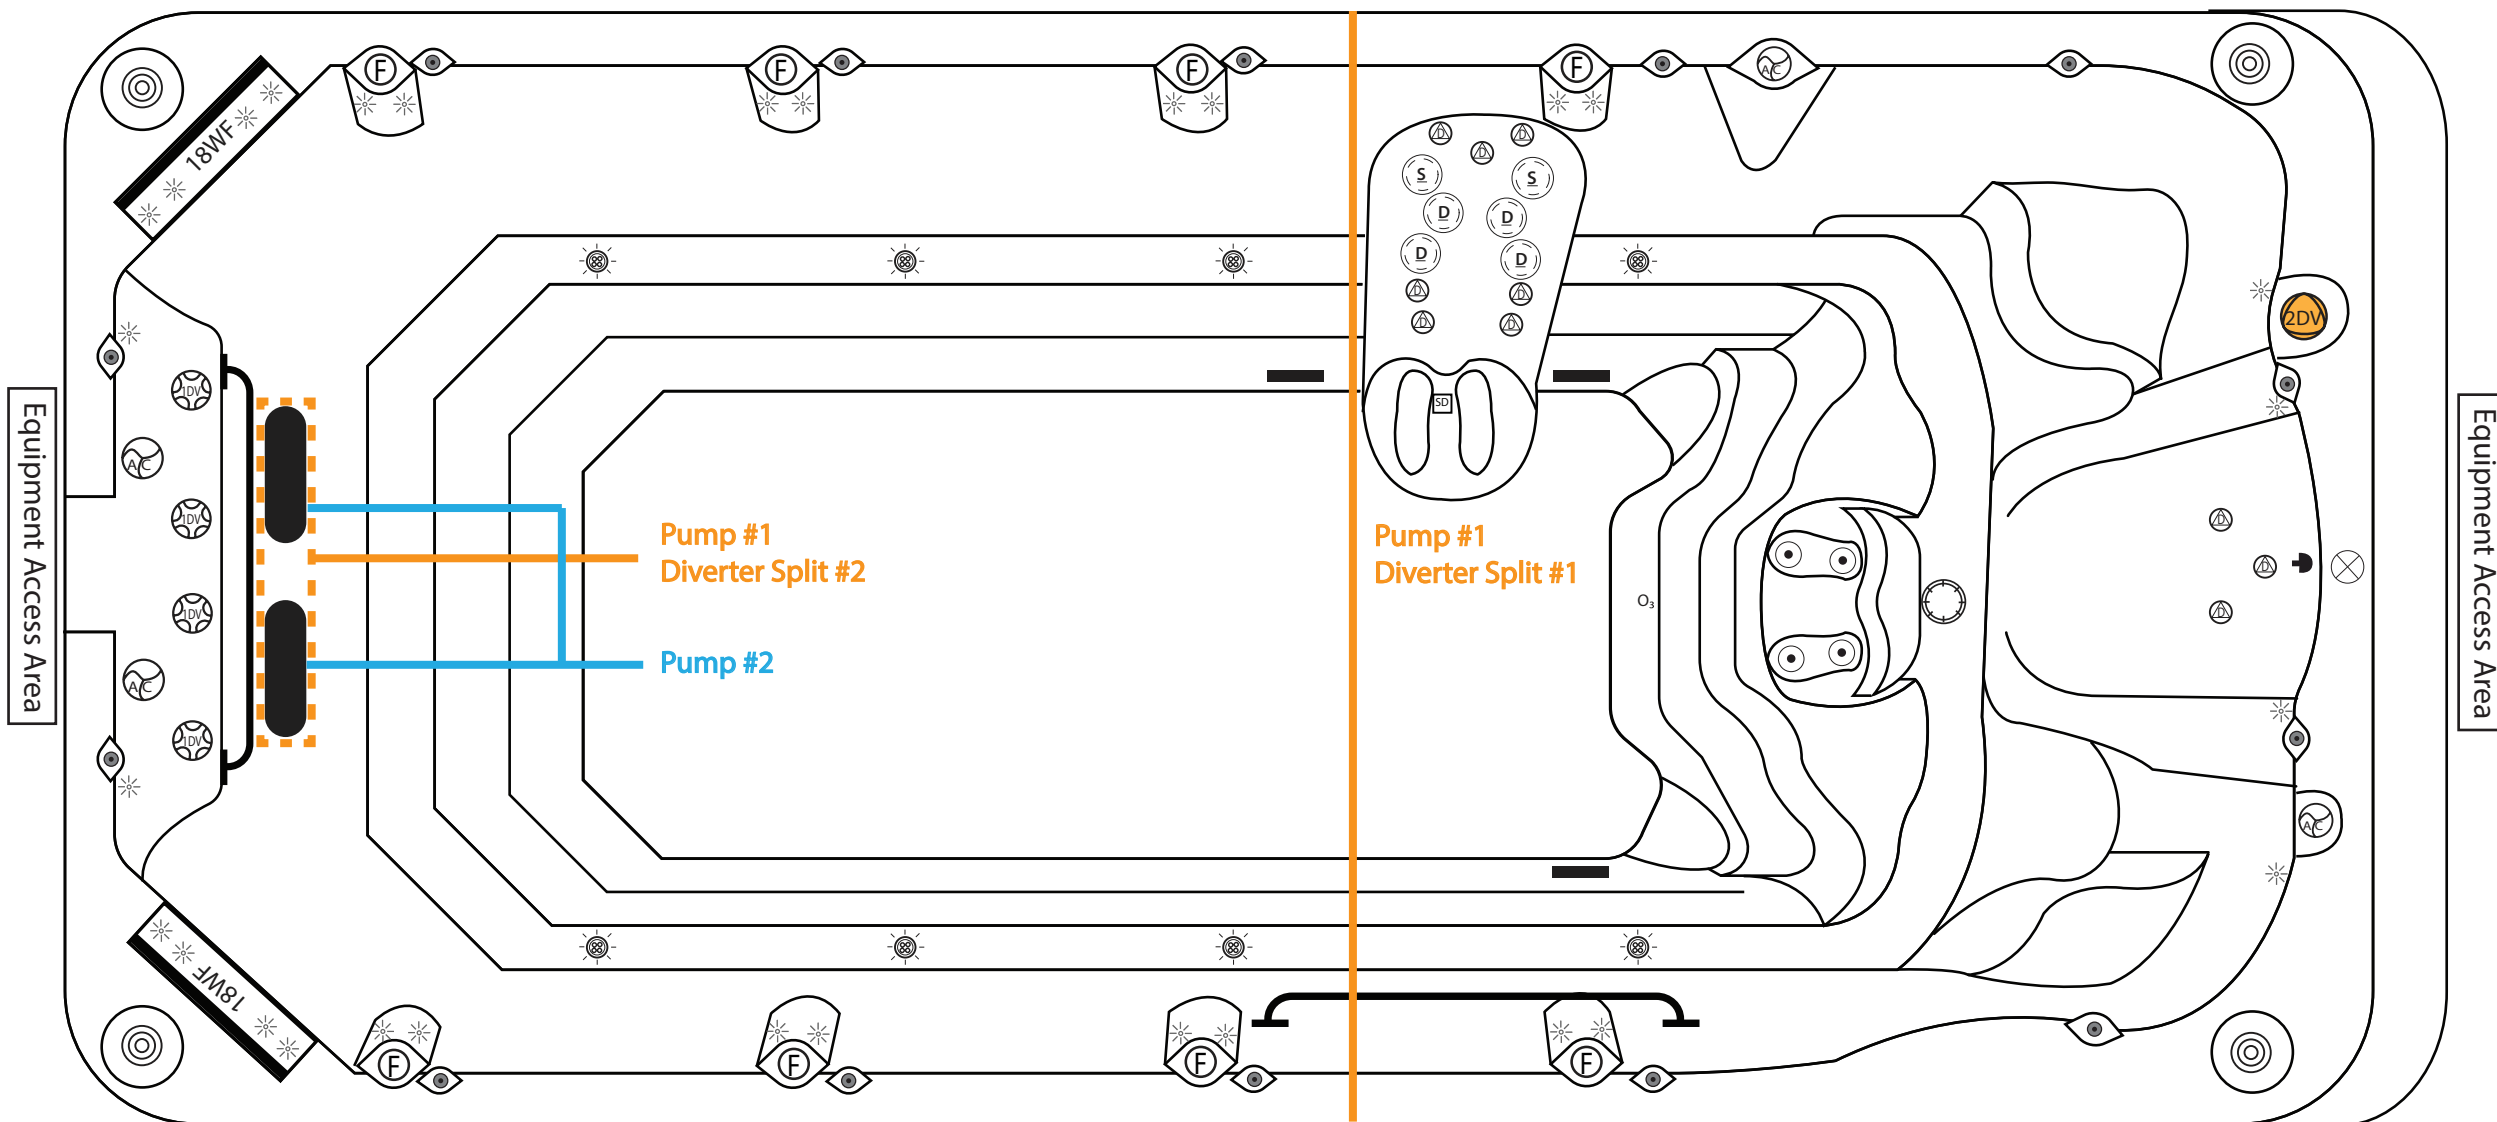

Symbols Legend

2" Directional Jet SKU: 425-0229	2" Divertor SKU: 425-0321	Perimeter LED Light SKU: 425-0163	18" Spillover Waterfall SKU: 425-0163
Bullet Jet SKU: 425-0276	Air Control SKU: 425-0326	3" Main Light SKU: 425-0318	Lo-Profile Floor Drain SKU: 425-0420
7" Directional Jet SKU: 425-0239	1" Waterfall Control SKU: 425-0319	5" Main Light SKU: 425-0227	Balboa Touchscreen SpaTouch 3 SKU: 425-0420
7" Spinner Jet SKU: 425-0240	Suction Fitting SKU: 425-0064	SwimFlex Tether Points SKU: ***.****	SwimFlex Pole Base SKU: 430-0283
Ozone Jet SKU: 425-0345	3" Speaker SKU: 425-0430	Fresh Water Mister Fitting SKU: 430-0368	50 sqft. Teleweir Filter SKU: 435-0286 Cannister SKU: 430-0283
	Airlock Relief SKU: 435-0042