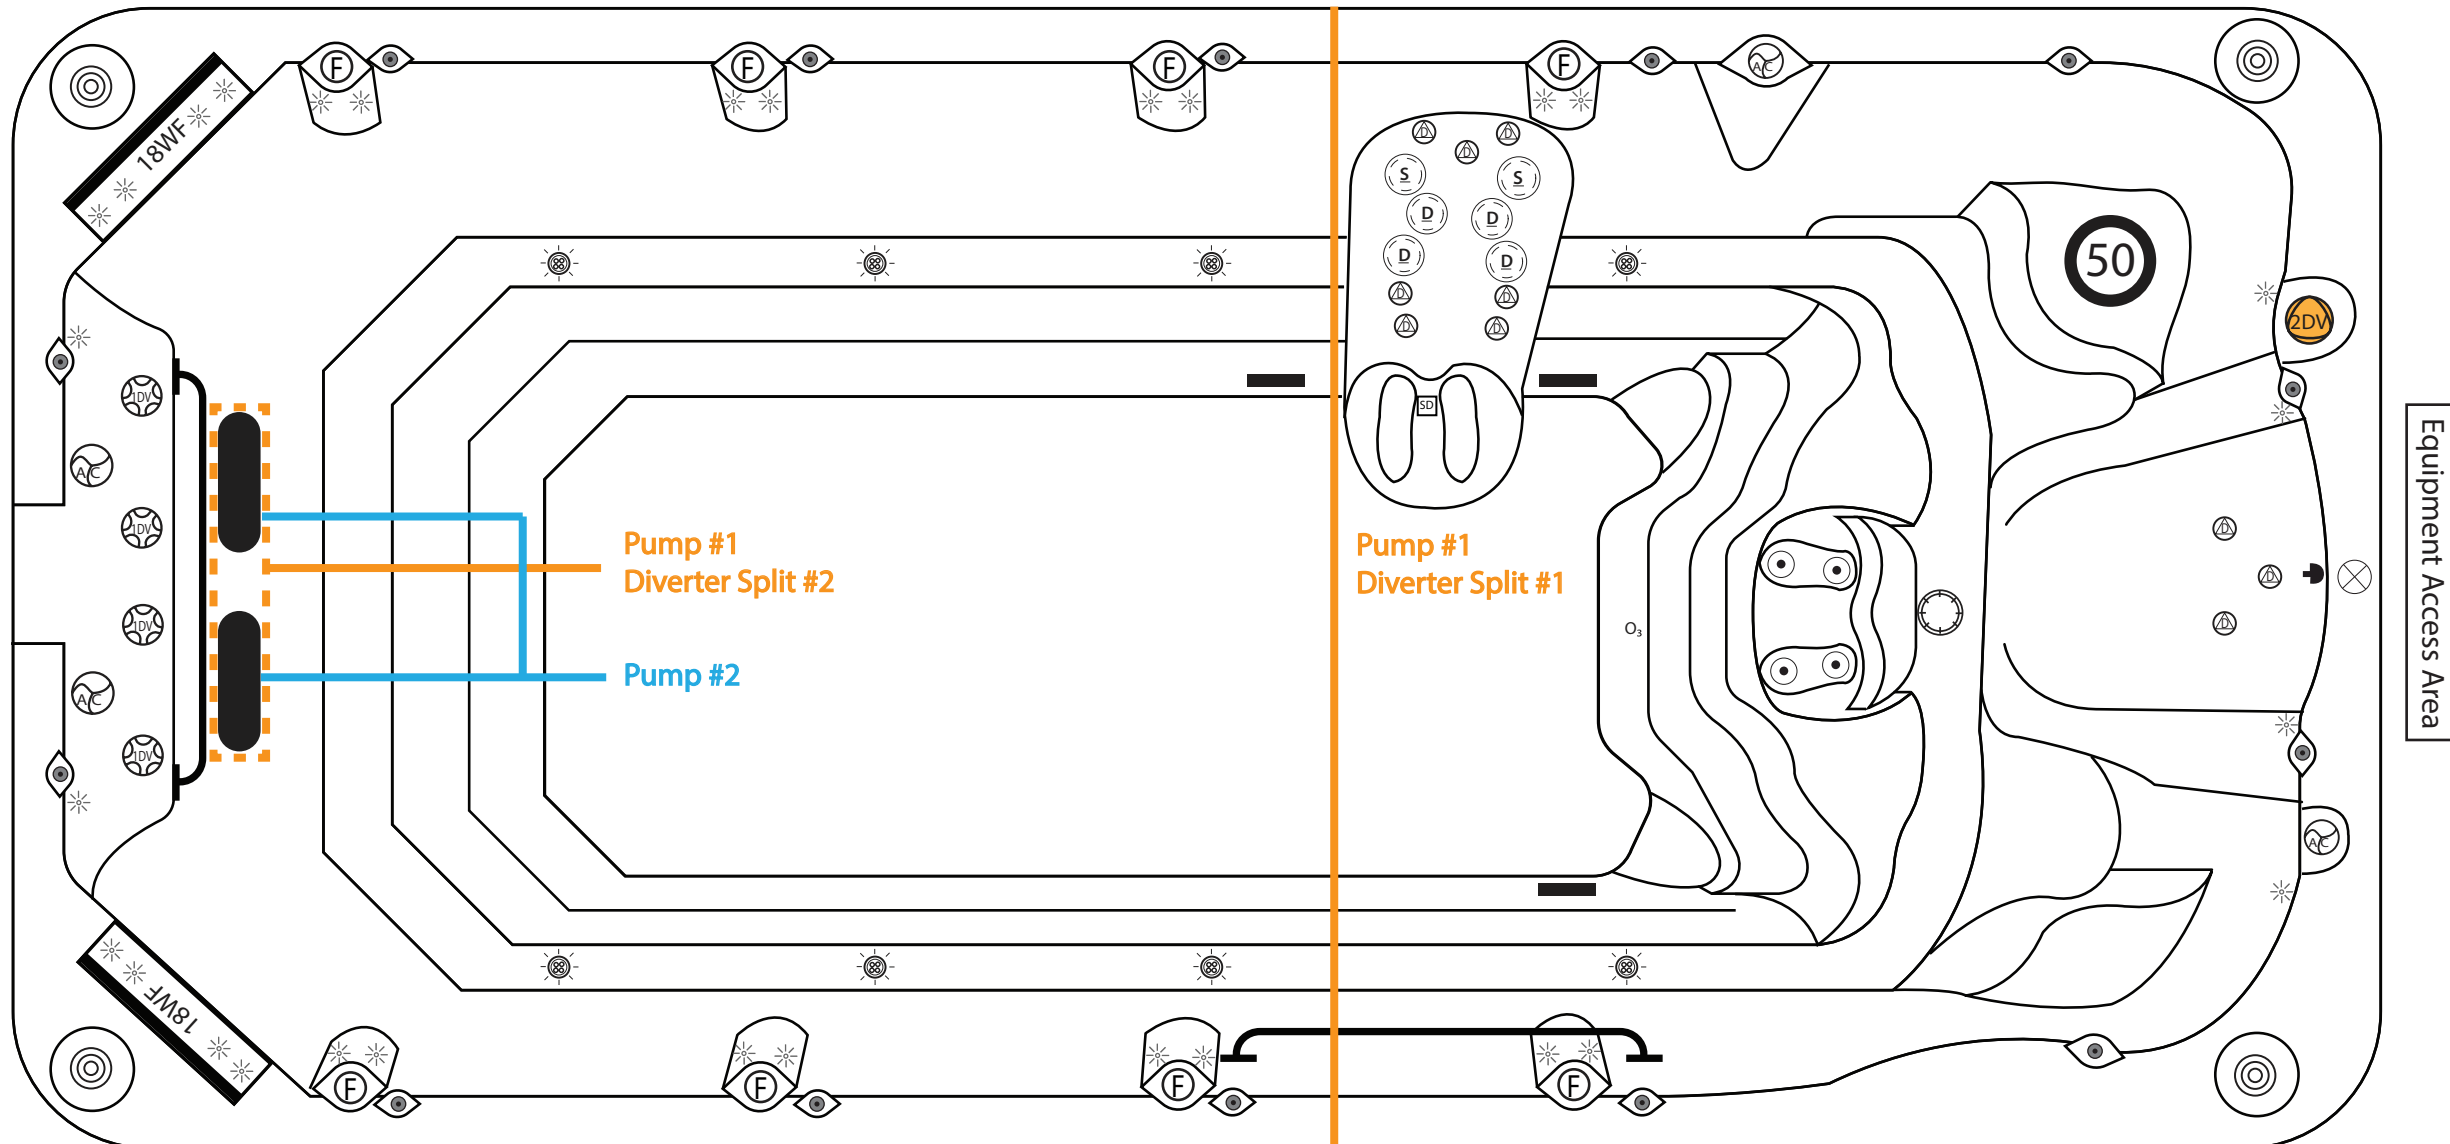

Symbols Legend

2" Directional Jet SKU: 425-0229	2" Divertor SKU: 425-0321	PerimeterLED Light SKU: 425-0163	18" Spillover Waterfall SKU: 425-0163
Bullet Jet SKU: 425-0276	Air Control SKU: 425-0326	3" Main Light SKU: 425-0318	Lo-Profile Floor Drain SKU: 425-0420
7" Directional Jet SKU: 425-0239	1" Waterfall Control SKU: 425-0319	5" Main Light SKU: 425-0227	Balboa Touchscreen SpaTouch 3 SKU: 425-0420
7" Spinner Jet SKU: 425-0240	Suction Fitting SKU: 425-0064	SwimFlex Tether Points SKU: ***.****	SwimFlex Pole Base SKU: 430-0283
Ozone Jet SKU: 425-0345	3" Speaker SKU: 425-0430	Fresh Water Mister Fitting SKU: 430-0368	50 sqft. Teleweir Filter SKU: 435-0286 Cannister SKU: 430-0283
	Airlock Relief SKU: 435-0042