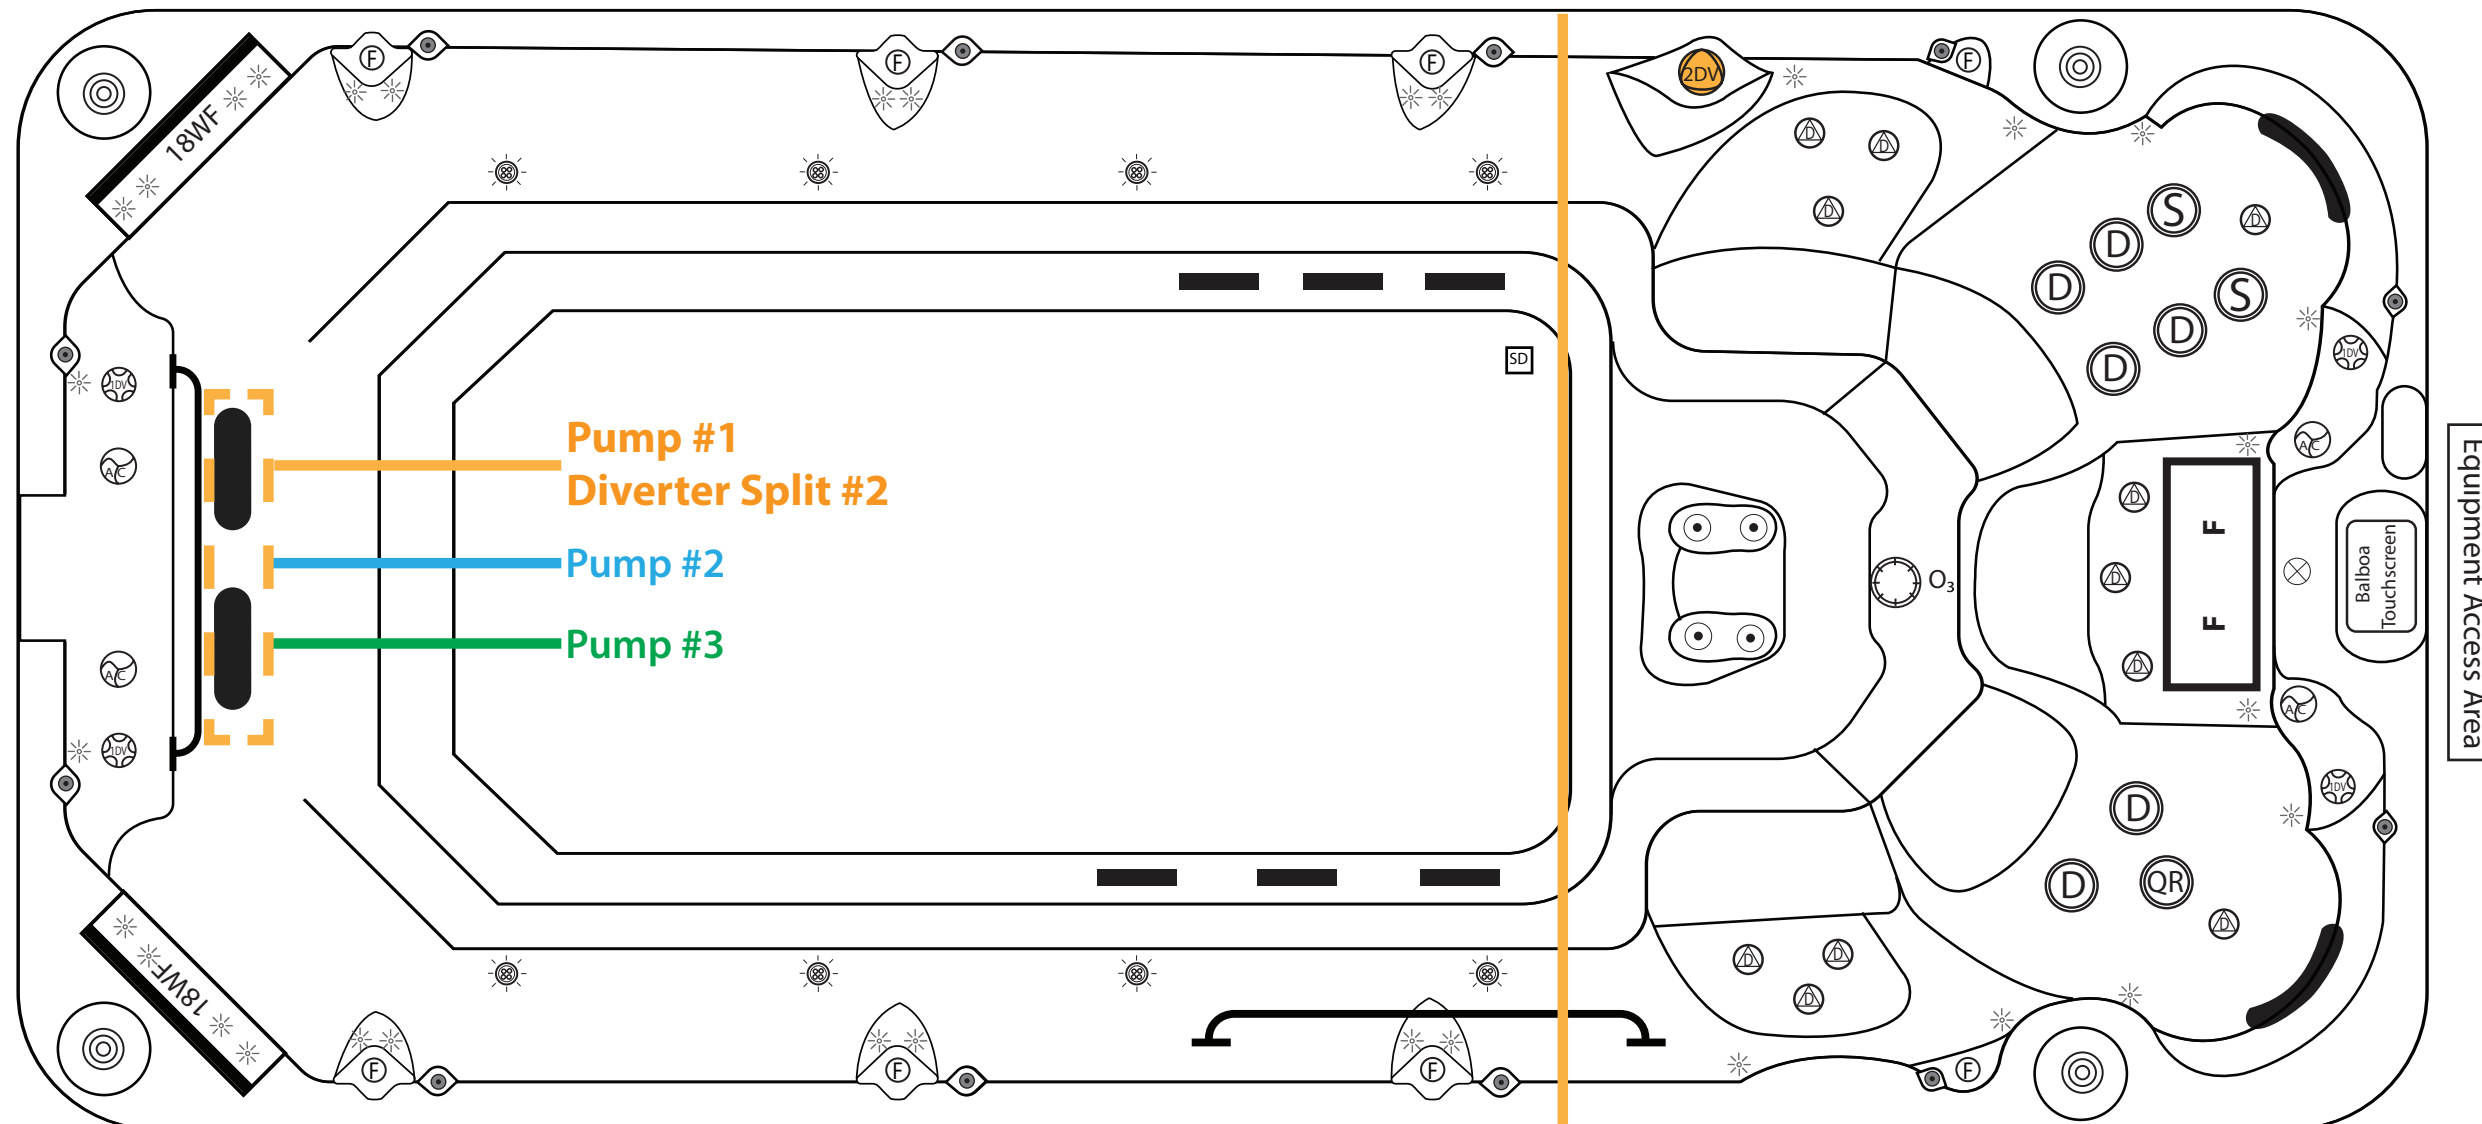

Mold: C-611	
Fittings: 24 Catalina Jets & Valves w/ Recessed Filter Weir	
Pumps: (1) 14A EE 2-Spd. + (2) 12A 1-Spd.	
Voltage: 220V - 60A Service Breaker	
Dimensions: 89.25" x 189.5" x 52.5" - 10" CR	
Fill(Gals): Min: 2000/ Max: 2050	Weight:
SKU: AQL-C611-3-2	
Control Panel: (1) Spa Touch Panel	
Domestic: (1) LPIBP20 Pack w/ 4 KW Heater	
Standard Equipment: LED Backlit Jets / LED Backlit Valves /LED Backlit Waterfalls LED Backlit Cup Holders / LED Backlit Fountains / Cabinet Accent LED Lights	
Swim Handrails / Ceramic Decorative Side & Swim Lane Tiles /	
Ozone / UV / Wi-Fi / BT Subwoofer Audio	
Optional Equipment: LED Perimeter Light Upgrade / LED Side Light Upgrade	
Row Kit Upgrade / Misters / Chiller or Smart Swim / A.S. Treadmill / A.S. Bike	

Symbols Legend

2" Directional Jet SKU: 425-0229	2" Divertor SKU: 425-0321	Perimeter LED Light SKU: 425-0163	18" Spillover Waterfall SKU: 425-0163
Bullet Jet SKU: 425-0276	Air Control SKU: 425-0326	3" Main Light SKU: 425-0318	Lo-Profile Floor Drain SKU: 425-0420
5" Directional Jet SKU: 425-0233	1" Waterfall Control SKU: 425-0319	5" Main Light SKU: 425-0227	SpaTouch 3 SKU: 425-0420
5" Spinner Jet SKU: 425-0235	Suction Fitting SKU: 425-0064	SwimFlex Tether Points SKU: ***-****	SwimFlex Pole Base SKU: 430-0283
5" Quad Roto Jet SKU: 425-0353	Ozone Jet SKU: 425-0345	Fresh Water Mister Fitting SKU: 430-0368	3" Speaker SKU: 425-0430
		Pillow #437 SKU: 435-0229