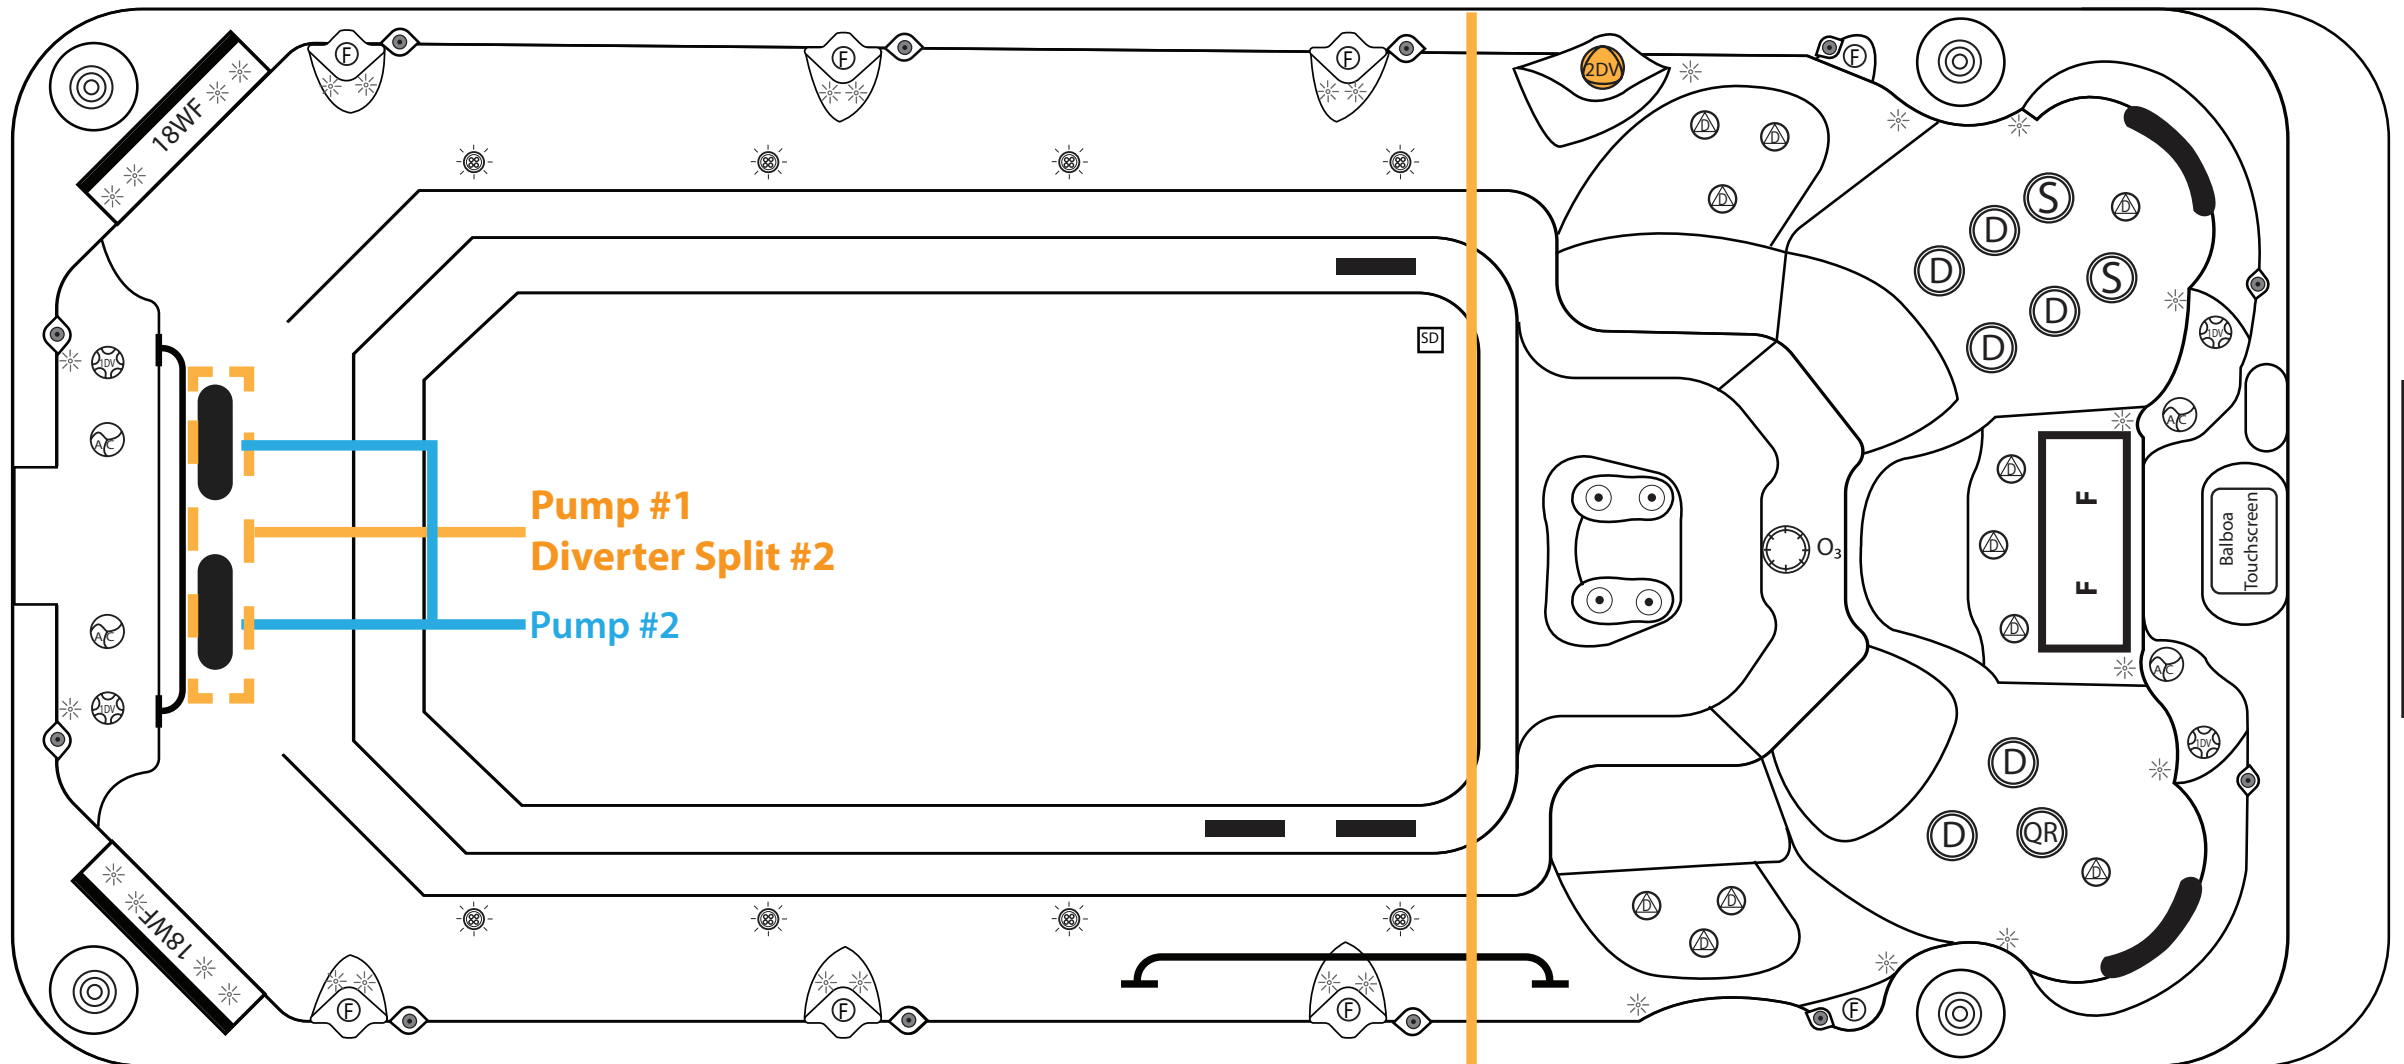

Mold: C-613	
Fittings: 24 Catalina Jets & Valves w/ Recessed Filter Weir	
Pumps: (1) 14A EE 2-Spd. + (1) 15A 1-Spd.	
Voltage: 220V - 60A Service Breaker	
Dimensions: 89.25" x 202.5" x 52.5" - 10" CR	
Fill(Gals): Min: 2000/ Max: 2050	Weight:
SKU: AQL-C613-2-2	
Control Panel: (1) Spa Touch Panel	
Domestic: (1) LPIBP20 Pack w/ 4 KW Heater	
Standard Equipment: LED Backlit Jets / LED Backlit Valves /LED Backlit Waterfalls / LED Backlit Cup Holders / LED Backlit Fountains / Cabinet Accent LED Lights	
Swim Handrails / Ceramic Decorative Side & Swim Lane Tiles /	
Ozone / UV / Wi-Fi / BT Subwoofer Audio	
Optional Equipment: LED Perimeter Light Upgrade / LED Side Light Upgrade	
Row Kit Upgrade / Misters / Chiller or Smart Swim / A.S. Treadmill / A.S. Bike	

Symbols Legend

2" Directional Jet SKU: 425-0229	2" Divertor SKU: 425-0321	Perimeter LED Light SKU: 425-0163	18" Spillover Waterfall SKU: 425-0163
Bullet Jet SKU: 425-0276	Air Control SKU: 425-0326	3" Main Light SKU: 425-0318	Lo-Profile Floor Drain SKU: 425-0420
5" Directional Jet SKU: 425-0233	1" Waterfall Control SKU: 425-0319	5" Main Light SKU: 425-0227	Balboa Touchscreen SpaTouch 3 SKU: 425-0420
5" Spinner Jet SKU: 425-0235	Suction Fitting SKU: 425-0064	SwimFlex Tether Points SKU: ***-****	SwimFlex Pole Base SKU: 430-0283
5" Quad Roto Jet SKU: 425-0353	O₃ Ozone Jet SKU: 425-0345	Fresh Water Mister Fitting SKU: 430-0368	3" Speaker SKU: 425-0430
			Pillow #437 SKU: 435-0229

Equipment Access Area