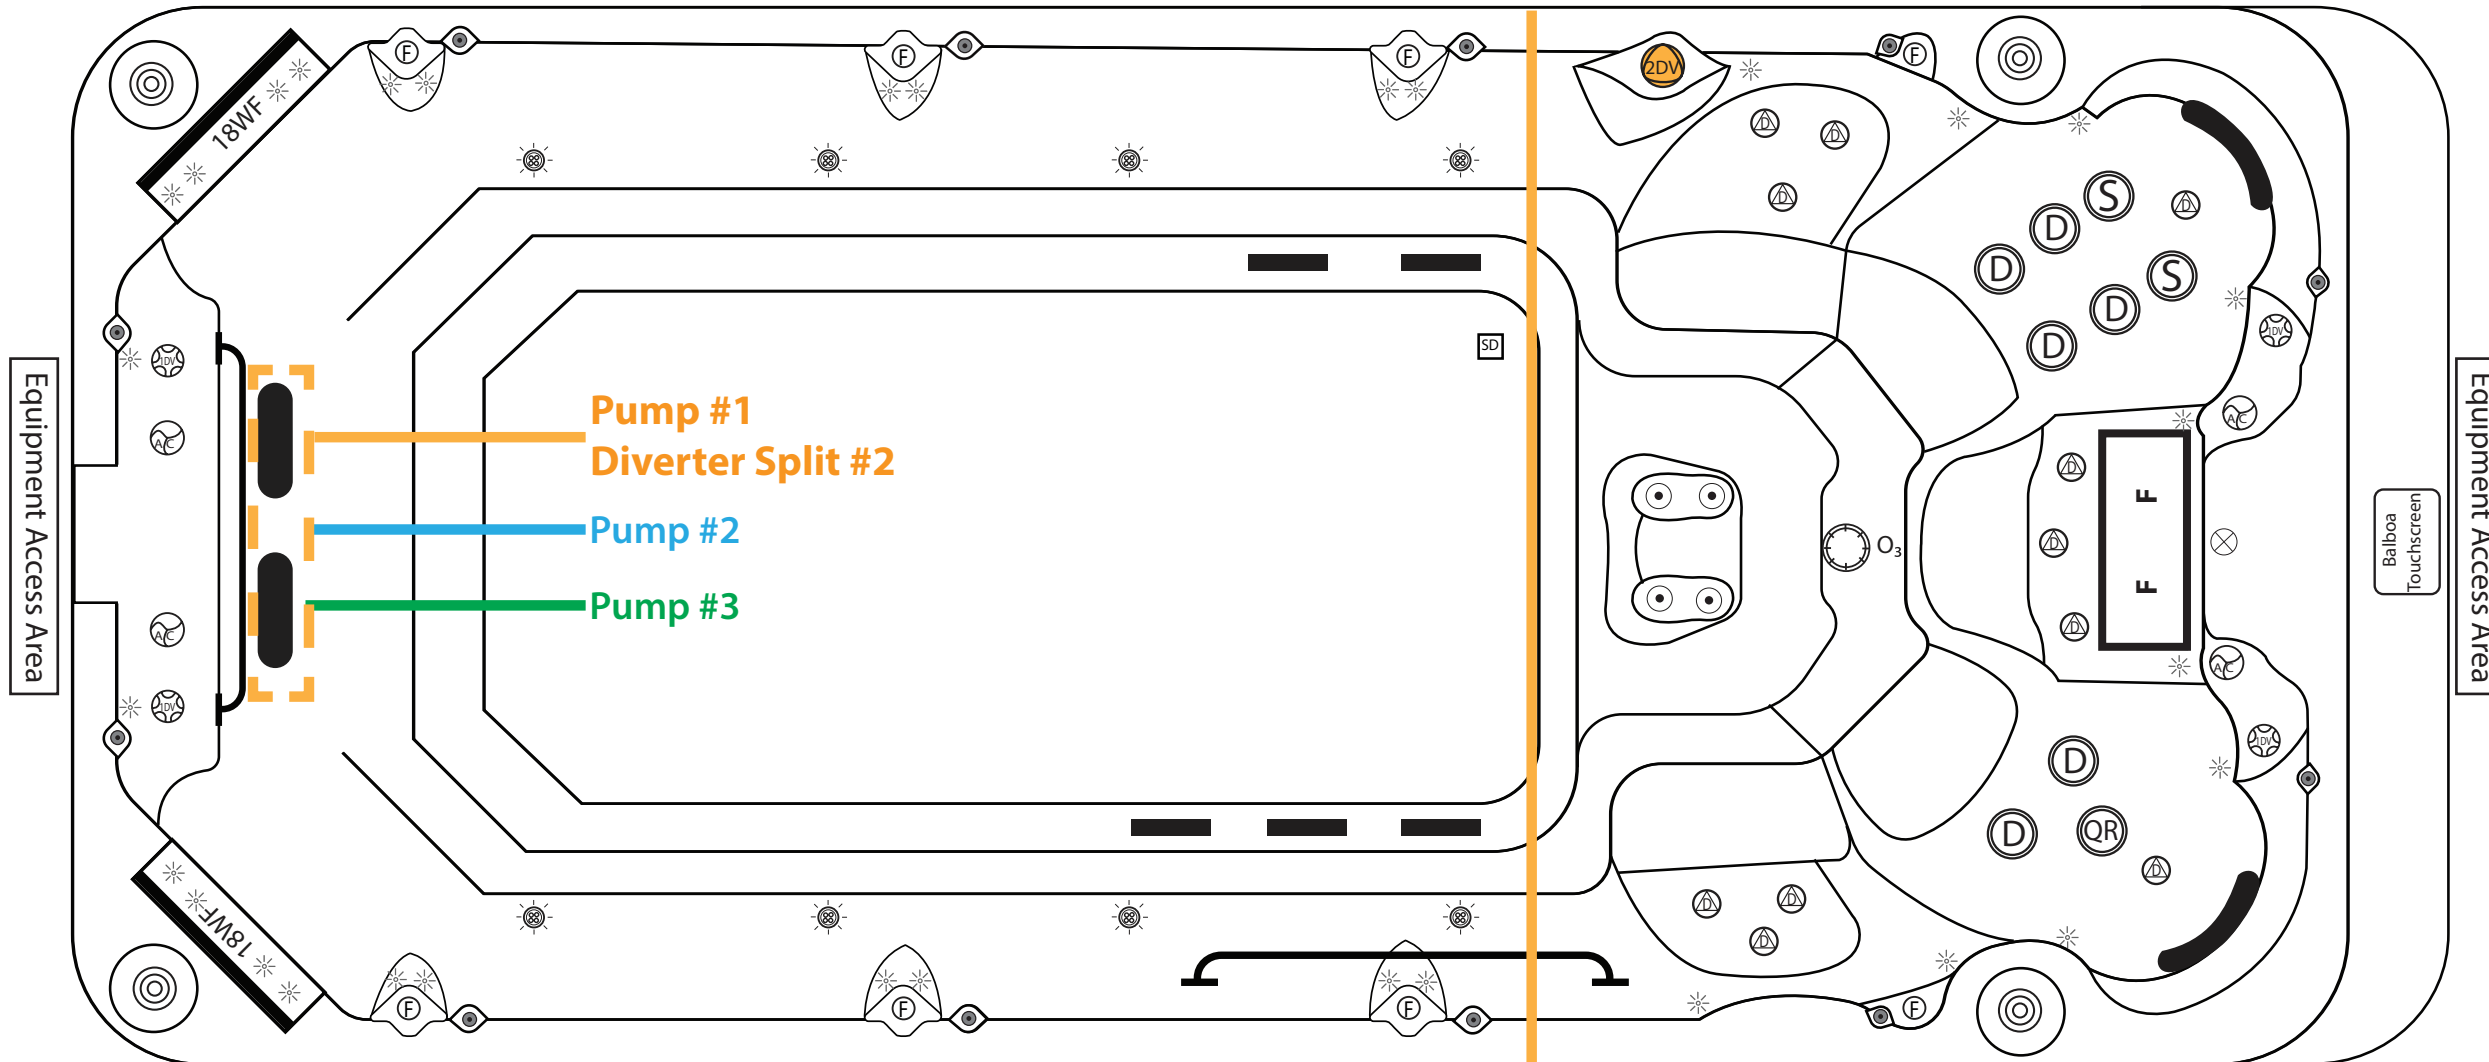

Equipment Access Area

2025 Catalina Spas Catalina 17' Inground 3 Pump (C-614)

Modified: 11/21/2025 KMS Rev. #2

Mold: C-614	
Fittings: 24 Catalina Jets & Valves w/ Recessed Filter Weir	
Pumps: (1) 14A EE 2-Spd. + (2) 12A 1-Spd.	
Voltage: 220V - 60A Service Breaker	
Dimensions: 89.25" x 202.5" x 52.5" - 10" CR	
Fill(Gals): Min: 2000/ Max: 2050	Weight:
SKU: AQL-C614-3-2	
Control Panel: (1) Spa Touch Panel	
Domestic: (1) LPIBP20 Pack w/ 4 KW Heater	
Standard Equipment: LED Backlit Jets / LED Backlit Valves /LED Backlit Waterfalls LED Backlit Cup Holders / LED Backlit Fountains / Cabinet Accent LED Lights Swim Handrails / Ceramic Decorative Side & Swim Lane Tiles / Ozone / UV / Wi-Fi / BT Subwoofer Audio	
Optional Equipment: LED Perimeter Light Upgrade / LED Side Light Upgrade Row Kit Upgrade / Misters / Chiller or Smart Swim / A.S. Treadmill / A.S. Bike	

Symbols Legend

2" Directional Jet SKU: 425-0229	2" Divertor SKU: 425-0321	PerimeterLED Light SKU: 425-0163	18" Spillover Waterfall SKU: 425-0163
Bullet Jet SKU: 425-0276	Air Control SKU: 425-0326	3" Main Light SKU: 425-0318	Lo-Profile Floor Drain SKU: 425-0420
5" Directional Jet SKU: 425-0233	1" Waterfall Control SKU: 425-0319	5" Main Light SKU: 425-0227	SpaTouch 3 SKU: 425-0420
5" Spinner Jet SKU: 425-0235	Suction Fitting SKU: 425-0064	SwimFlex Tether Points SKU: ***-****	SwimFlex Pole Base SKU: 430-0283
5" Quad Roto Jet SKU: 425-0353	Ozone Jet SKU: 425-0345	Fresh Water Mister Fitting SKU: 430-0368	3" Speaker SKU: 425-0430
			Pillow #437 SKU: 435-0229