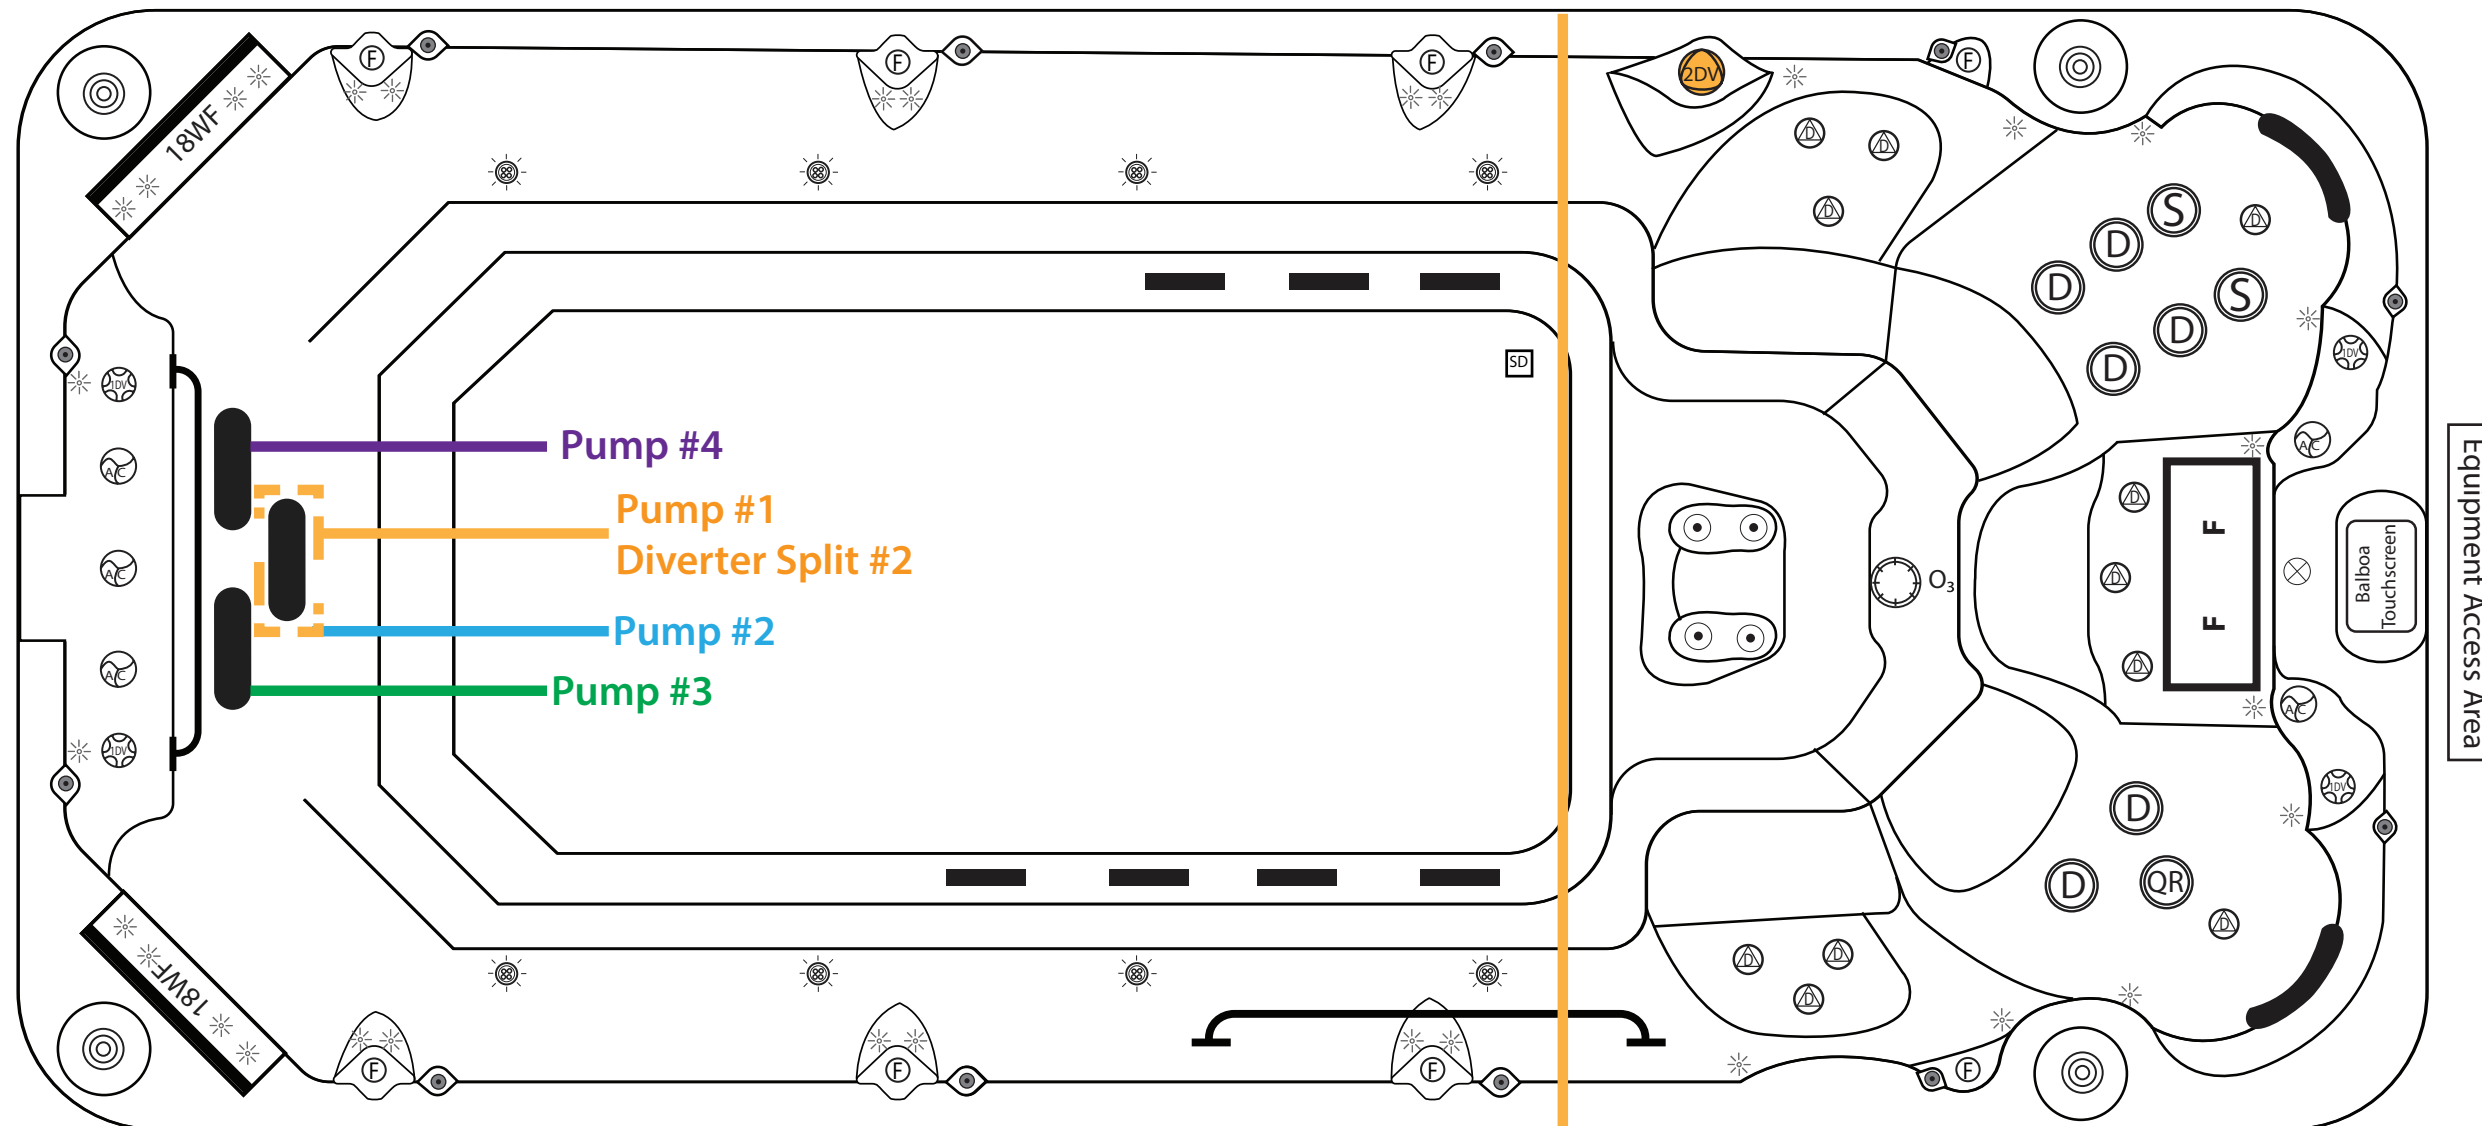

Mold: C-612	
Fittings: 24 Catalina Jets & Valves w/ Recessed Filter Weir	
Pumps: (1) 12A EE 2-Spd. + (3) 12A 1-Spd.	
Voltage: 220V - 60A Service Breaker	
Dimensions: 89.25" x 189.5" x 52.5" - 10" CR	
Fill(Gals): Min: 2000/ Max: 2050	Weight:
SKU: AQL-C612-4-2	
Control Panel: (1) Spa Touch Panel	
Domestic: (1) LPIBP20 Pack w/ 4 KW Heater	
Standard Equipment: LED Backlit Jets / LED Backlit Valves /LED Backlit Waterfalls LED Backlit Cup Holders / LED Backlit Fountains / Cabinet Accent LED Lights Swim Handrails / Ceramic Decorative Side & Swim Lane Tiles / Ozone / UV / Wi-Fi / BT Subwoofer Audio	
Optional Equipment: LED Perimeter Light Upgrade / LED Side Light Upgrade Row Kit Upgrade / Misters / Chiller or Smart Swim / A.S. Treadmill / A.S. Bike	

Symbols Legend

2" Directional Jet SKU: 425-0229	2" Divertor SKU: 425-0321	Perimeter LED Light SKU: 425-0163	18" Spillover Waterfall SKU: 425-0163
Bullet Jet SKU: 425-0276	Air Control SKU: 425-0326	3" Main Light SKU: 425-0318	Lo-Profile Floor Drain SKU: 425-0420
5" Directional Jet SKU: 425-0233	1" Waterfall Control SKU: 425-0319	5" Main Light SKU: 425-0227	SpaTouch 3 SKU: 425-0420
5" Spinner Jet SKU: 425-0235	Suction Fitting SKU: 425-0064	SwimFlex Tether Points SKU: ***.****	SwimFlex Pole Base SKU: 430-0283
5" Quad Roto Jet SKU: 425-0353	Ozone Jet SKU: 425-0345	Fresh Water Mister Fitting SKU: 430-0368	3" Speaker SKU: 425-0430
		Pillow #437 SKU: 435-0229