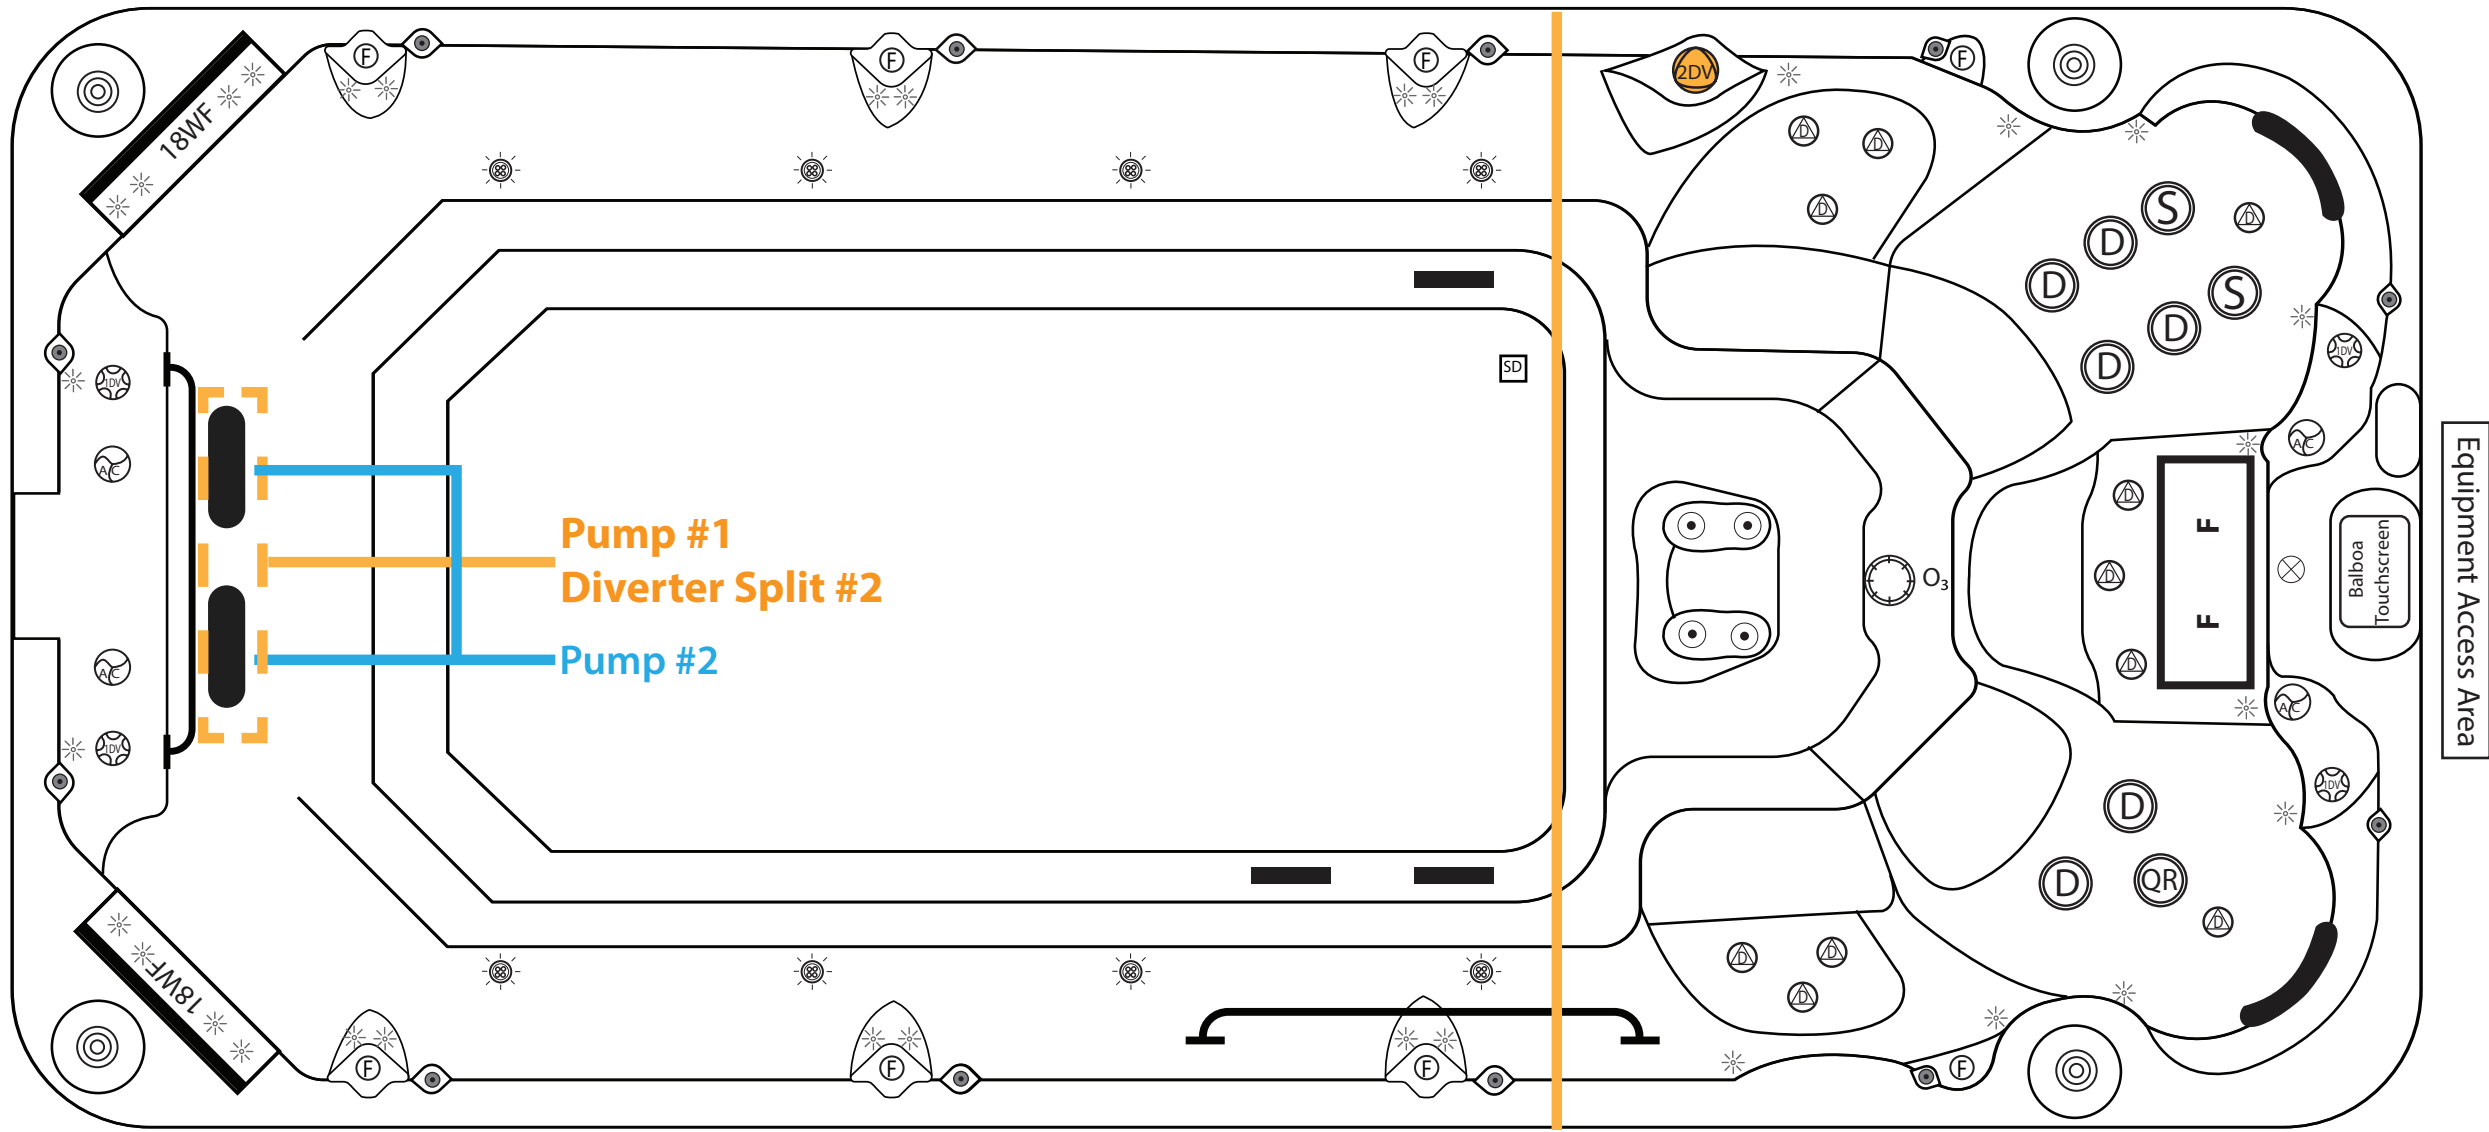

Glass Tile Upgrades

Gold
Iridescent
Bronze

Blue
Steel

- Balboa SmartSwim™ not available on 4 pump swim spa models.

2025 Catalina Spas Catalina 16' Portable 2 Pump (C-610)

Modified: 11/19/2025 KMS Rev. #2

Mold: C-610	
Fittings: 24 Catalina Jets & Valves w/ Recessed Filter Weir	
Pumps: (1) 14A EE 2-Spd. + (1) 15A 1-Spd.	
Voltage: 220V - 60A Service Breaker	
Dimensions: 89.25" x 189.5" x 52.5" - 10" CR	
Fill(Gals): Min: 2000/ Max: 2050	Weight:
SKU: AQL-C610-2-2	
Control Panel: (1) Spa Touch Panel	
Domestic: (1) LPIBP20 Pack w/ 4 KW Heater	
Standard Equipment: LED Backlit Jets / LED Backlit Valves /LED Backlit Waterfalls LED Backlit Cup Holders / LED Backlit Fountains / Cabinet Accent LED Lights Swim Handrails / Ceramic Decorative Side & Swim Lane Tiles / Ozone / UV / Wi-Fi / BT Subwoofer Audio	
Optional Equipment: LED Perimeter Light Upgrade / LED Side Light Upgrade Row Kit Upgrade / Misters / Chiller or Smart Swim / A.S. Treadmill / A.S. Bike	

Symbols Legend

2" Directional Jet SKU: 425-0229	2" Divertor SKU: 425-0321	Perimeter LED Light SKU: 425-0163	18" Spillover Waterfall SKU: 425-0163
Bullet Jet SKU: 425-0276	Air Control SKU: 425-0326	3" Main Light SKU: 425-0318	Lo-Profile Floor Drain SKU: 425-0420
5" Directional Jet SKU: 425-0233	1" Waterfall Control SKU: 425-0319	5" Main Light SKU: 425-0227	SpaTouch 3 SKU: 425-0420
5" Spinner Jet SKU: 425-0235	Suction Fitting SKU: 425-0064	SwimFlex Tether Points SKU: ****-****	SwimFlex Pole Base SKU: 430-0283
5" Quad Roto Jet SKU: 425-0353	Ozone Jet SKU: 425-0345	Fresh Water Mister Fitting SKU: 430-0368	3" Speaker SKU: 425-0430
		Pillow #437 SKU: 435-0229	