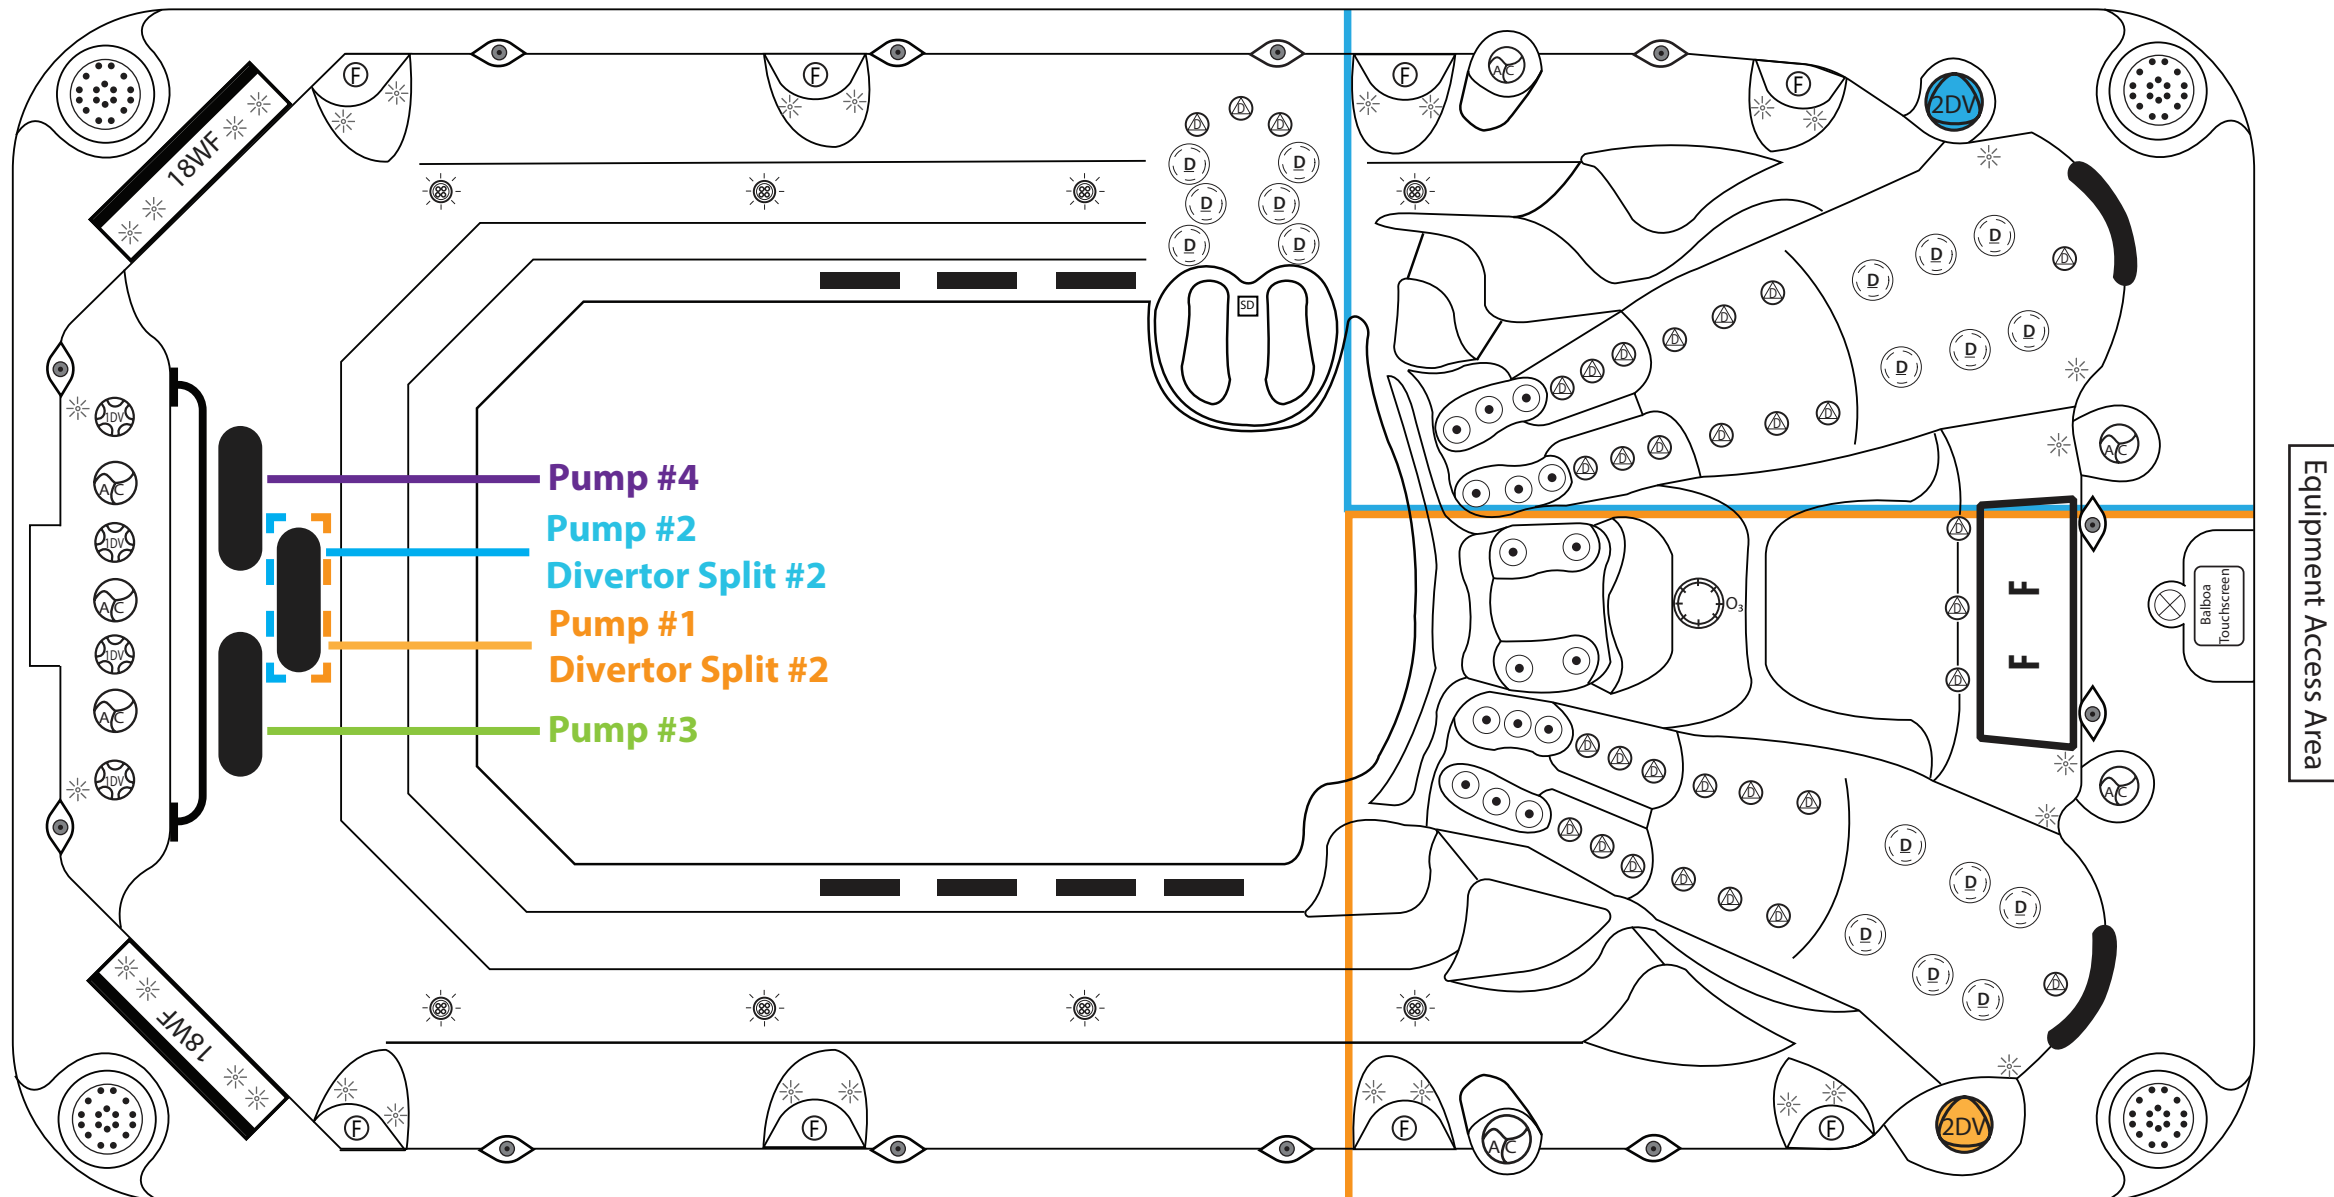

Mold: C-406	
Fittings: 66 Catalina Jets & Valves w/ Recessed Filter Weir	
Pumps: Swim-(1)12A EE 2-Spd.+(3)12A 1-Spd.	
Voltage: 220V - (1) 60A Service Breaker	
Dimensions: 89.5" x 167.25" x 52.5" - 10" CR	
Fill(Gals): Swim - 1750	Weight:
SKU: AQL-C406-4-2	
Control Panel: (1) Spa Touch Panel	
Domestic: (1) LPIBP20 Pack w/ 4 KW Heater	
Standard Equipment: LED Backlit Jets / LED Backlit Valves /LED Backlit Waterfalls LED Backlit Cup Holders / LED Backlit Fountains / Cabinet Accent LED Lights Swim Handrails / Ceramic Decorative Side & Swim Lane Tiles / Ozone / UV / Wi-Fi / BT Subwoofer Audio	
Optional Equipment: LED Perimeter Light Upgrade / LED Side Light Upgrade Row Kit Upgrade / Misters / Chiller or Smart Swim / A.S. Treadmill / A.S. Bike	

Symbols Legend

2" Directional Jet SKU: 425-0229	2" Divertor SKU: 425-0321	Perimeter LED Light SKU: 425-0163	18" Spillover Waterfall SKU: 425-0163
Bullet Jet SKU: 425-0276	Air Control SKU: 425-0326	3" Main Light SKU: 425-0318	Lo-Profile Floor Drain SKU: 425-0420
7" Directional Jet SKU: 425-0239	1" Waterfall Control SKU: 425-0319	5" Main Light SKU: 425-0227	Balboa Touchscreen
7" Spinner Jet SKU: 425-0240	Suction Fitting SKU: 425-0064	SwimFlex Tether Points SKU: ***_****	SwimFlex Pole Base SKU: 430-0283
7" Quad Roto Jet SKU: 425-0437	Ozone Jet SKU: 425-0345	Fresh Water Mister Fitting SKU: 430-0368	5" Speaker SKU: 425-0357
	Pillow #437 SKU: 435-0229