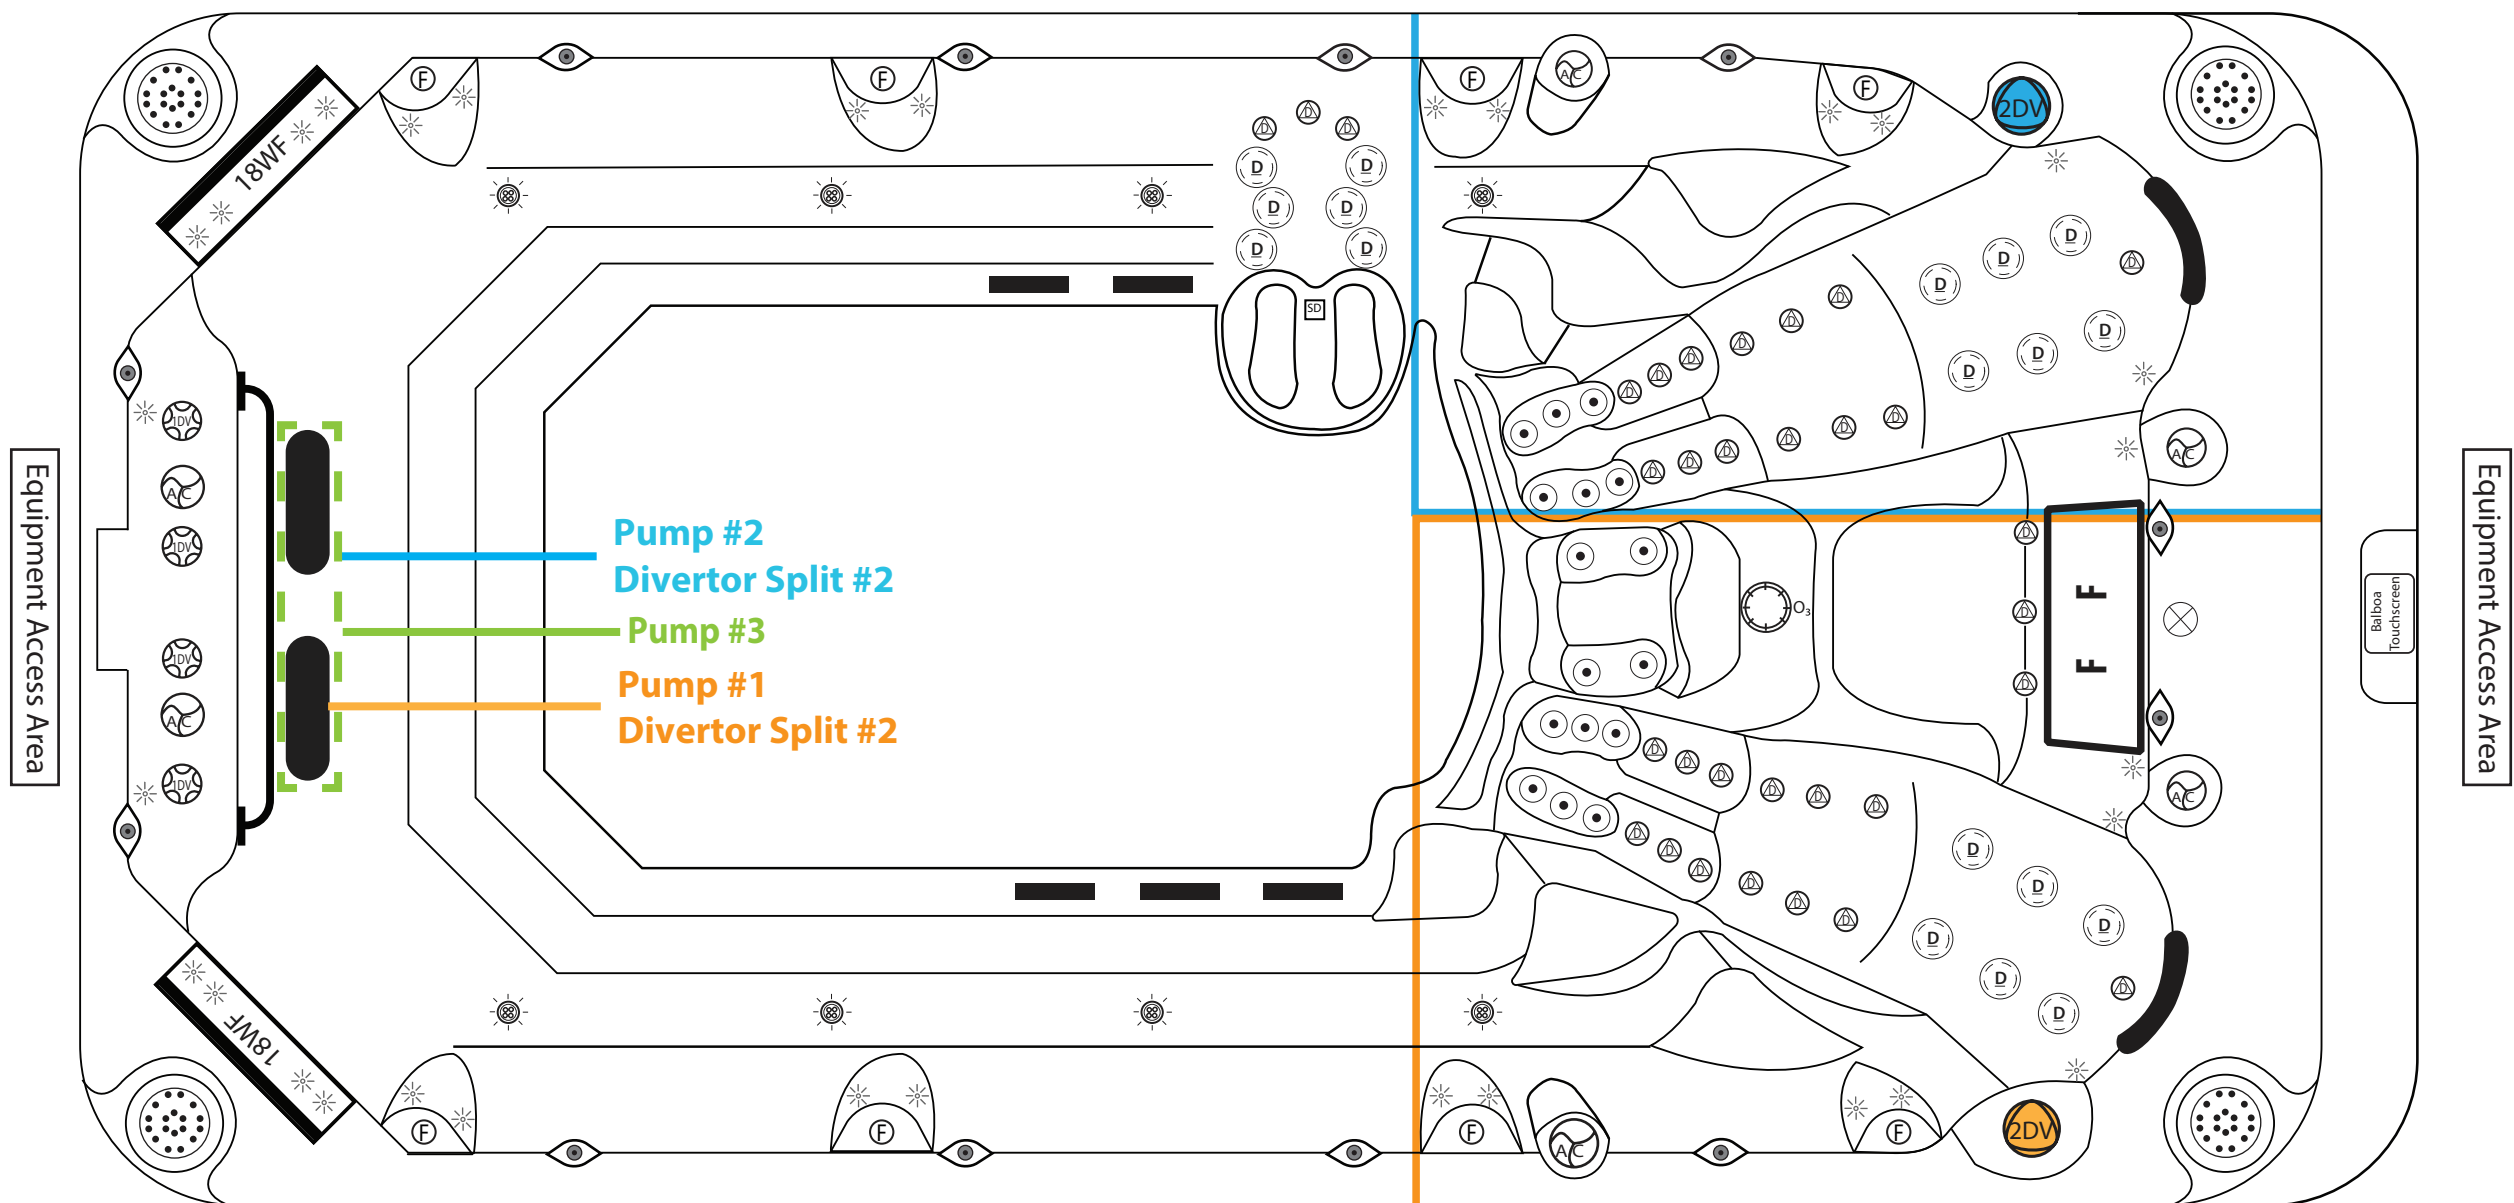

Modified: 11/14/2025 KMS Rev. #2

Mold: C-407	
Fittings: 66 Catalina Jets & Valves w/ Recessed Filter Weir	
Pumps: Swim-(1)12A EE 2-Spd.+(3)12A 1-Spd.	
Voltage: 220V - (1) 60A Service Breaker	
Dimensions: 89.5" x 180.25" x 52.5" - 10" CR	
Fill(Gals): Swim - 1750	Weight:
SKU: AQL-C407-3-2	
Control Panel: (1) Spa Touch Panel	
Domestic: (1) LPIBP20 Pack w/ 4 KW Heater	
Standard Equipment: LED Backlit Jets / LED Backlit Valves /LED Backlit Waterfalls LED Backlit Cup Holders / LED Backlit Fountains / Cabinet Accent LED Lights Swim Handrails / Ceramic Decorative Side & Swim Lane Tiles / Ozone / UV / Wi-Fi / BT Subwoofer Audio	
Optional Equipment: LED Perimeter Light Upgrade / LED Side Light Upgrade Row Kit Upgrade / Misters / Chiller or Smart Swim / A.S. Treadmill / A.S. Bike	

Symbols Legend			
	2" Directional Jet SKU: 425-0229		2" Divertor SKU: 425-0321
	Perimeter LED Light SKU: 425-0163		Air Control SKU: 425-0326
	18" Spillover Waterfall SKU: 425-0163		3" Main Light SKU: 425-0318
	Bullet Jet SKU: 425-0276		Lo-Profile Floor Drain SKU: 425-0420
	7" Directional Jet SKU: 425-0239		5" Main Light SKU: 425-0227
	1" Waterfall Control SKU: 425-0319		SwimFlex Tether Points SKU: ***_****
	Suction Fitting SKU: 425-0064		Fresh Water Mister Fitting SKU: 430-0368
	7" Spinner Jet SKU: 425-0240		SwimFlex Pole Base SKU: 430-0283
	Ozone Jet SKU: 425-0345		5" Speaker SKU: 425-0357
	7" Quad Roto Jet SKU: 425-0437		Pillow #437 SKU: 435-0229