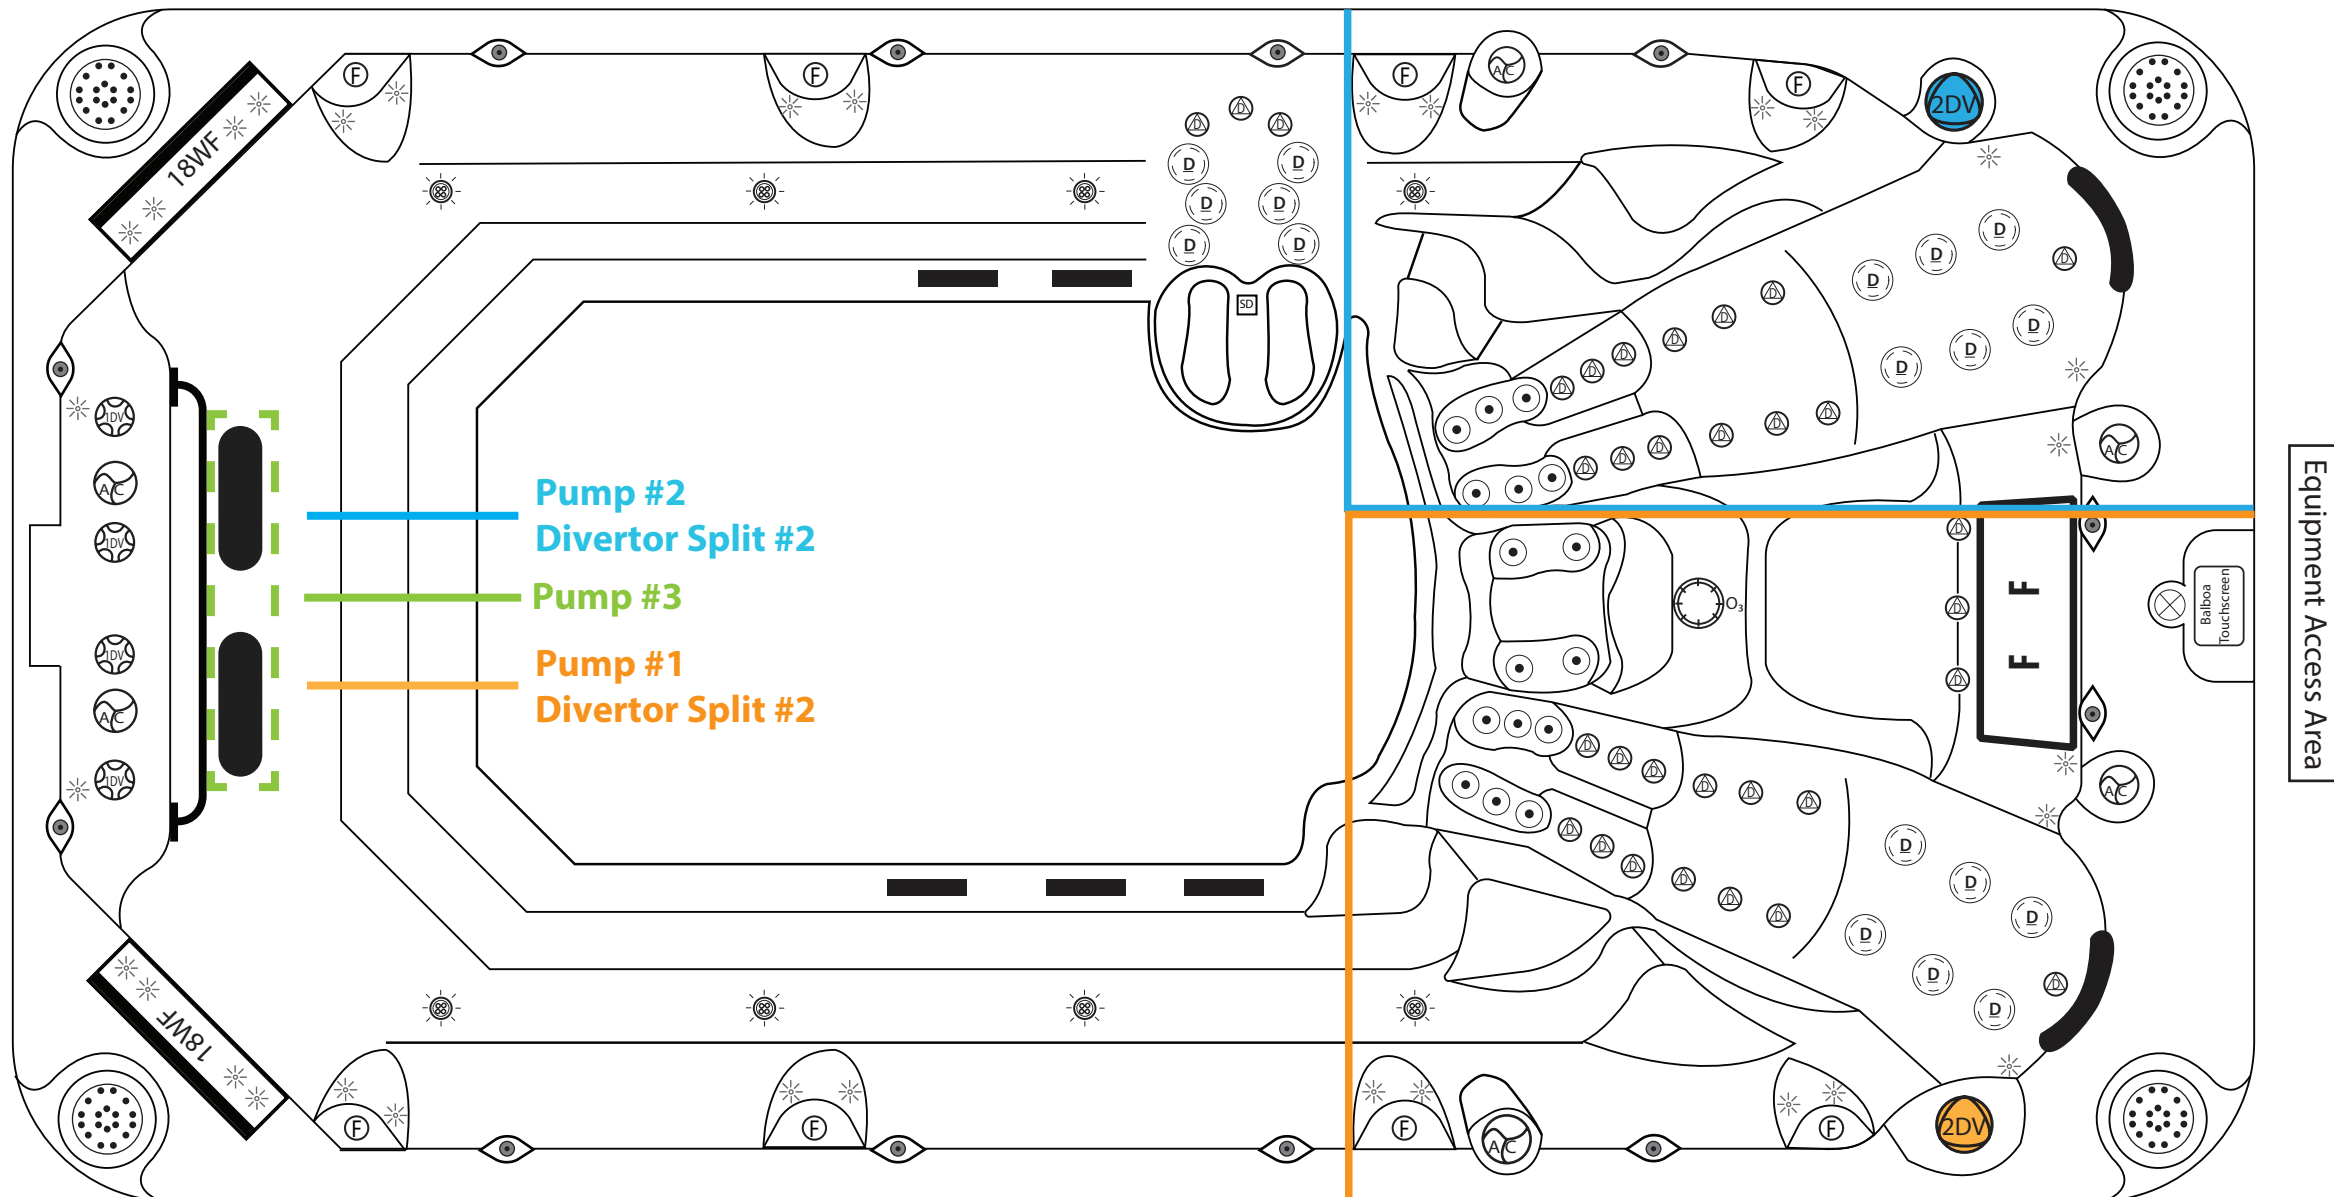

Glass Tile Upgrades

Gold Iridescent Bronze

Blue Steel

- Balboa SmartSwim™ not available on 4 pump swim spa models.

2025 Catalina Spas Freestyle 14' Portable 3 Pump (C-405)

Modified: 07/28/2025 KMS Rev. #1

Mold: C-405	
Fittings: 66 Catalina Jets & Valves w/ Recessed Filter Weir	
Pumps: Swim-(1)14A EE 2-Spd.+(2)12A 1-Spd.	
Voltage: 220V - (1) 60A Service Breaker	
Dimensions: 89.5" x 167.25" x 52.5" - 10" CR	
Fill(Gals): Swim - 1750	Weight:
SKU: AQL-C405-3-2	
Control Panel: (1) Spa Touch Panel	
Domestic: (1) LPIBP20 Pack w/ 4 KW Heater	
Standard Equipment: LED Backlit Jets / LED Backlit Valves /LED Backlit Waterfalls LED Backlit Cup Holders / LED Backlit Fountains / Cabinet Accent LED Lights Swim Handrails / Ceramic Decorative Side & Swim Lane Tiles / Ozone / UV / Wi-Fi / BT Subwoofer Audio	
Optional Equipment: LED Perimeter Light Upgrade / LED Side Light Upgrade Row Kit Upgrade / Misters / Chiller or Smart Swim / A.S. Treadmill / A.S. Bike	

Symbols Legend

 2" Directional Jet SKU: 425-0229	 2" Divertor SKU: 425-0321	 Perimeter LED Light SKU: 425-0163	 18" Spillover Waterfall SKU: 425-0163
 Bullet Jet SKU: 425-0276	 Air Control SKU: 425-0326	 3" Main Light SKU: 425-0318	 Lo-Profile Floor Drain SKU: 425-0420
 7" Directional Jet SKU: 425-0239	 1" Waterfall Control SKU: 425-0319	 5" Main Light SKU: 425-0227	 Balboa Touchscreen
 7" Spinner Jet SKU: 425-0240	 Suction Fitting SKU: 425-0064	 SwimFlex Tether Points SKU: ***_****	 SwimFlex Pole Base SKU: 430-0283
 7" Quad Roto Jet SKU: 425-0437	 Ozone Jet SKU: 425-0345	 Fresh Water Mister Fitting SKU: 430-0368	 5" Speaker SKU: 425-0357
	 Pillow #437 SKU: 435-0229		