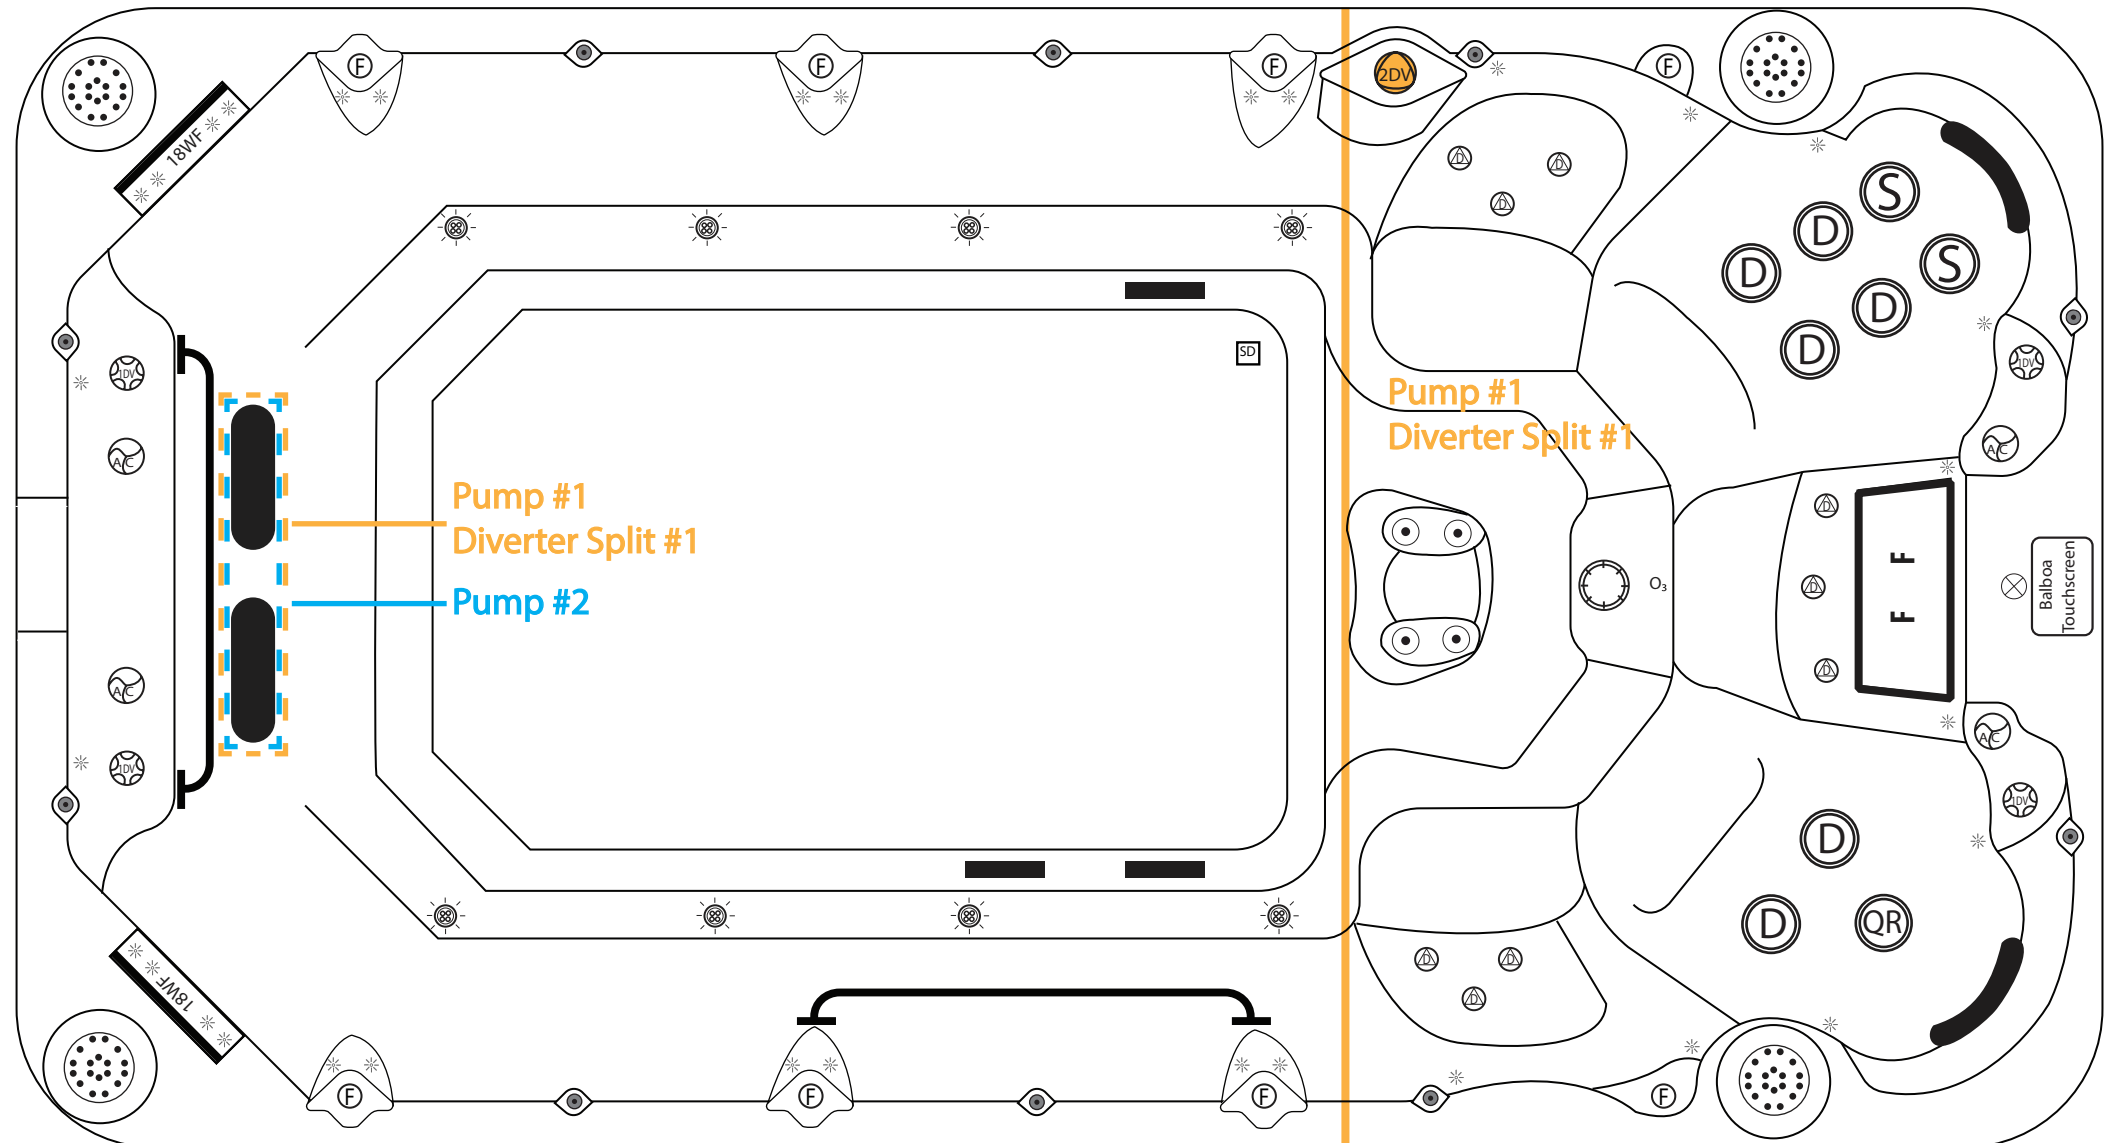

Symbols Legend

Bullet Jet SKU: 425-0276	2" Divertor SKU: 425-0321	5" Main Light SKU: 425-0227	PerimeterLED Light SKU: 425-0163
2" Directional Jet SKU: 425-0229	Air Control SKU: 425-0326	Suction Fitting SKU: 425-0064	3" Main Light SKU: 425-0318
5" Directional Jet SKU: 425-0233	1" Waterfall Control SKU: 425-0319	5" Speaker SKU: 425-0357	18" Spillover Waterfall SKU: 425-0163
5" Twin Spin Jet SKU: 425-0235	Fountain Waterfall SKU: 425-0024	Fresh Water Mister SKU: 430-0368	Lo-Profile Floor Drain SKU: 425-0420
5" Quad Roto Jet SKU: 425-0353	SwimFlex Pole Base SKU: 430-0283	8" River Jet SKU: 425-0069	Balboa Touchscreen
Ozone Jet SKU: 425-0345	Swim Handrail SKU: 435-0024	Pillow #437 SKU: 435-0229	SpaTouch 3 SKU: 425-0420

***2 Cabinet Accent Lights
Equipment Access Area