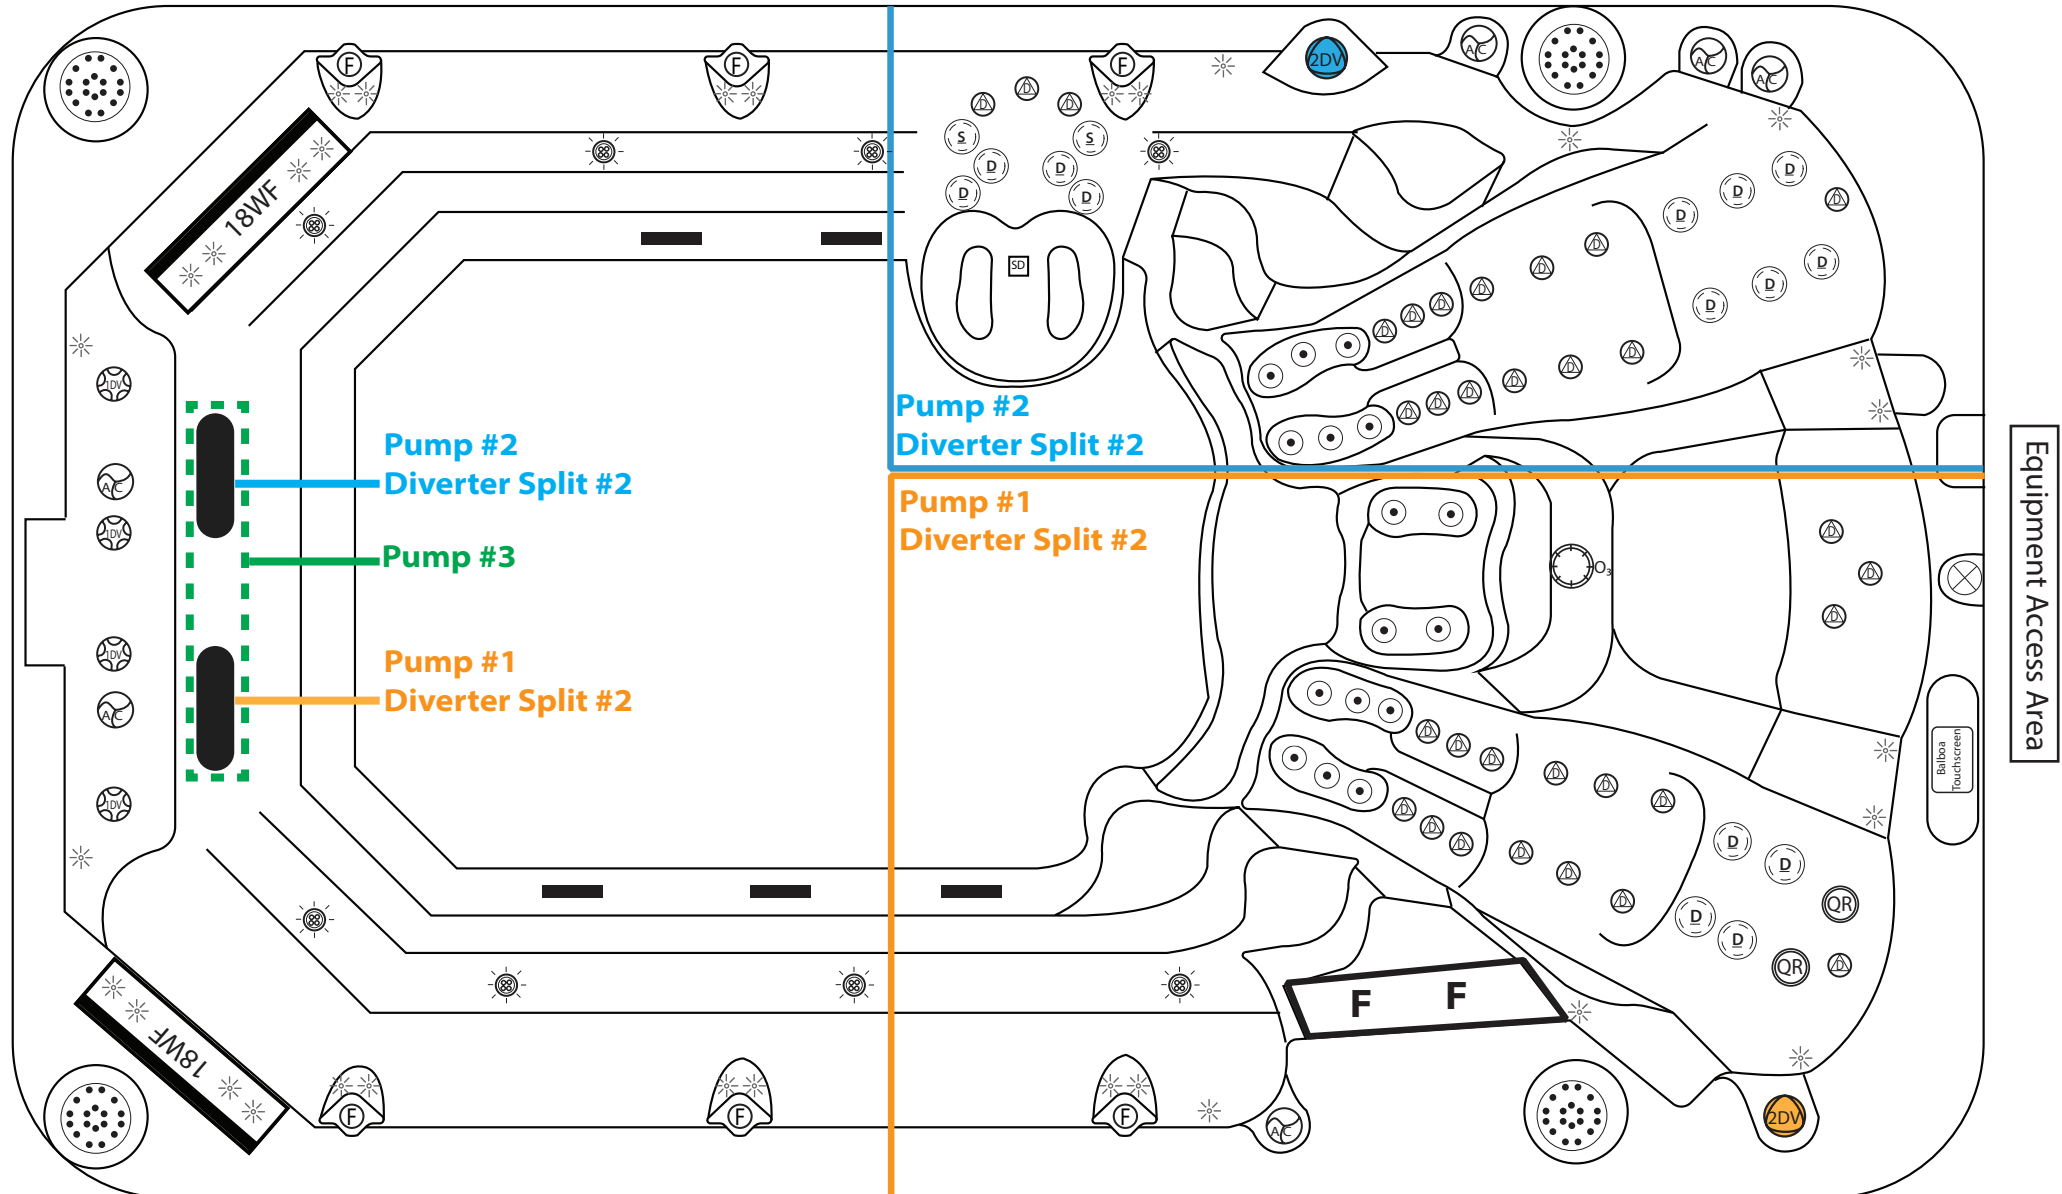

Glass Tile Upgrades

Gold
Iridescent
Bronze

Blue
Steel

• Balboa SmartSwim™ not available on 4 pump swim spa models.

2025 Catalina Spas 12.6' Regatta 3 Pumps (C-400)

Modified: 07/09/2025 KMS Rev. #1

Mold: C-400
Fittings: 66 Catalina Jets & Valves w/ Filter Weir
Pumps: 3 Pumps: (1) 14A EE 2-Spd. + (2) 12A 1-Spd.
Voltage: 220V - 60A Service Breaker
Dimensions: 90" x 151" x 51" - 10" CR
Fill(Gals): Min: 1550/ Max: 1600
Weight:
SKU: AQL-C400-3-2
Control Panel: Spa Touch Panel
Domestic: LPIBP20 Pack w/ 4 KW Heater
Standard Equipment: LED Backlit Jets / LED Backlit Valves /LED Backlit Waterfalls LED Backlit Cup Holders / LED Backlit Fountains / Cabinet Accent LED Lights
Swim Handrails / Ceramic Decorative Side & Swim Lane Tiles /
Ozone / UV / Wi-Fi / BT Subwoofer Audio
Optional Equipment: LED Perimeter Light Upgrade / LED Side Light Upgrade Row Kit Upgrade / Misters / Chiller or Smart Swim / A.S. Treadmill / A.S. Bike

Symbols Legend			
	2" Directional Jet SKU: 425-0229		2" Divertor SKU: 425-0321
	5" Quad Roto Jet SKU: 425-0353		Air Control SKU: 425-0326
	7" Directional Jet SKU: 425-0239		1" Waterfall Control SKU: 425-0319
	7" Spinner Jet SKU: 425-0240		Suction Fitting SKU: 425-0064
	Ozone Jet SKU: 425-0345		5" Speaker SKU: 425-0357
			Perimeter LED Light SKU: 425-0163
			3" Main Light SKU: 425-0318
			5" Main Light SKU: 425-0227
			SwimFlex Tether Points SKU: ***.****
			18" Spillover Waterfall SKU: 425-0163
			Lo-Profile Floor Drain SKU: 425-0420
			Balboa Touchscreen SpaTouch 3 SKU: 425-0420
			SwimFlex Pole Base SKU: 430-0283