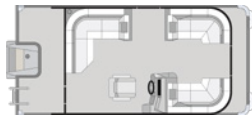

SPORT CRUISE

15'

17'

19'

EQUIPPED STANDARD

CONSTRUCTION

- Full Length Riser
- 23" Diameter Multi-Chambered Pontoons
- 8' Wide Beam
- Corner Castings Black Powder Coated
- Stainless Steel 6" Cleat
- 1-1/4" Powder Coated Railings
- Wall Mounted Nav Light
- Helm Courtesy Light
- 4-Step Stainless Steel Rear Ladder
- Lift & Lock Gates / Hinges
- Gate Stops

PERFORMANCE

- 2-Toon Package

INTERIOR

- Windscreen
- Woven Flooring
- Soft-Grip Steering Wheel with Tilt
- Helm Storage
- Cup Holders
- Low Back Non-Reclining Captain Seat with Slider
- Analog Helm Gauges
- 4 Position Switch Panel
- 10.5 Gallon Livewell Fish Station