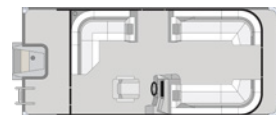

SPORT CRUISE

15'

17'

19'

EQUIPPED STANDARD

CONSTRUCTION

- Full Length Riser
- 23" Diameter Multi-Chambered Pontoons
- 8' Wide Beam
- Corner Castings Black Powder Coated
- Stainless Steel 6" Cleat
- 1-1/4" Powder Coated Railings
- Wall Mounted Nav Light
- Helm Courtesy Light
- 4-Step Stainless Steel Rear Ladder
- Lift & Lock Gates / Hinges
- Gate Stops

PERFORMANCE

- 2-Toon Package

INTERIOR

- Windscreen
- Woven Flooring
- Soft-Grip Steering Wheel with Tilt
- Helm Storage
- Cup Holders
- Low Back Non-Reclining Captain Seat with Slider
- Analog Helm Gauges
- 4 Position Switch Panel
- 10.5 Gallon Livewell Fish Station