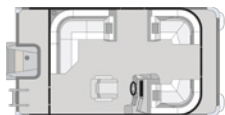

SPORT CRUISE

15'

17'

19'

EQUIPPED STANDARD

CONSTRUCTION

- Full Length Riser
- 23" Diameter Multi-Chambered Pontoons
- 8' Wide Beam
- Corner Castings Black Powder Coated
- Stainless Steel 6" Cleat
- 1-1/4" Powder Coated Railings
- Wall Mounted Nav Light
- Helm Courtesy Light
- 4-Step Stainless Steel Rear Ladder
- Lift & Lock Gates / Hinges
- Gate Stops

PERFORMANCE

- 2-Toon Package

INTERIOR

- Windscreen
- Woven Flooring
- Soft-Grip Steering Wheel with Tilt
- Helm Storage
- Cup Holders
- Low Back Non-Reclining Captain Seat with Slider
- Analog Helm Gauges
- 4 Position Switch Panel
- 10.5 Gallon Livewell Fish Station