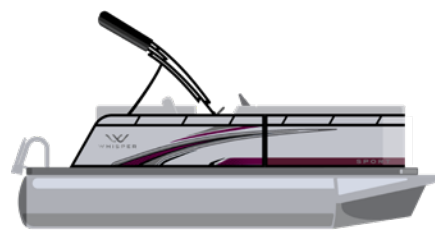

SPORT CRUISE

15'

17'

19'

EQUIPPED STANDARD

CONSTRUCTION

- Full Length Riser
- 23" Diameter Multi-Chambered Pontoons
- 8' Wide Beam
- Corner Castings Black Powder Coated
- Stainless Steel 6" Cleat
- 1-1/4" Powder Coated Railings
- Wall Mounted Nav Light
- Helm Courtesy Light
- 4-Step Stainless Steel Rear Ladder
- Lift & Lock Gates / Hinges
- Gate Stops

PERFORMANCE

- 2-Toon Package

INTERIOR

- Windscreen
- Woven Flooring
- Soft-Grip Steering Wheel with Tilt
- Helm Storage
- Cup Holders
- Low Back Non-Reclining Captain Seat with Slider
- Analog Helm Gauges
- 4 Position Switch Panel
- 10.5 Gallon Livewell Fish Station