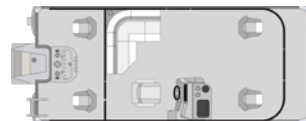

DRIFT XRE FISH

19'

21'

EQUIPPED STANDARD

CONSTRUCTION

- 24 Gallon Fuel Tank
- 8.5' Wide Beam
- Full Length Riser
- 25" Diameter Multi-Chambered Pontoons
- Corner Castings Black Powder Coated
- Stainless Steel 6" Cleat
- 1-1/4" Powder Coated Railings
- Wall Mounted Nav Light
- Helm Courtesy Light
- 4-Step Stainless Steel Rear Ladder
- Lift & Lock Gate / Hinges
- Gate Stops

PERFORMANCE

- 2-Toon Package

INTERIOR

- Ultra Flow V2 Furniture System
- Woven Flooring
- Windscreen
- Helm Storage
- Standard Soft-Grip Steering Wheel with Tilt
- Cup Holders
- Low Back Non-Reclining Captain Seat with Slider
- Tackle Storage (Helm)
- 10.5 Gallon Livewell Fish Station

STEREO

- Clarion CMM20 with (4) Premium Blue LED Speakers

BIMINI

- Bimini 9.5' Manual with Black Canvas

UPGRADES

CONSTRUCTION

- Wall Mounted Dock/Nav Light
- EZ Step Premium Ladder
- In-Floor Storage (Requires Triple Toon Package. N/A on 17')
- Stainless Steel Ski Tow Bar