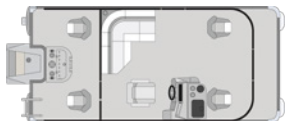

DRIFT XRE FISH

19'

21'

EQUIPPED STANDARD

CONSTRUCTION

- 24 Gallon Fuel Tank
- 8.5' Wide Beam
- Full Length Riser
- 25" Diameter Multi-Chambered Pontoons
- Corner Castings Black Powder Coated
- Stainless Steel 6" Cleat
- 1-1/4" Powder Coated Railings
- Wall Mounted Nav Light
- Helm Courtesy Light
- 4-Step Stainless Steel Rear Ladder
- Lift & Lock Gate / Hinges
- Gate Stops

PERFORMANCE

- 2-Toon Package

INTERIOR

- Ultra Flow V2 Furniture System
- Woven Flooring
- Windscreen
- Helm Storage
- Standard Soft-Grip Steering Wheel with Tilt
- Cup Holders
- Low Back Non-Reclining Captain Seat with Slider
- Tackle Storage (Helm)
- 10.5 Gallon Livewell Fish Station

STEREO

- Clarion CMM20 with (4) Premium Blue LED Speakers

BIMINI

- Bimini 9.5' Manual with Black Canvas

UPGRADES

CONSTRUCTION

- Wall Mounted Dock/Nav Light
- EZ Step Premium Ladder
- In-Floor Storage (Requires Triple Toon Package. N/A on 17')
- Stainless Steel Ski Tow Bar