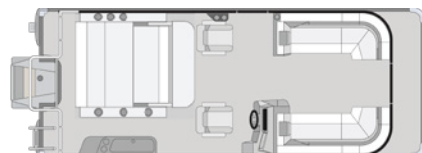

DRIFT SPLASH PAD

21'

23'

EQUIPPED STANDARD

CONSTRUCTION

- 24 Gallon Fuel Tank
- 8.5' Wide Beam
- Full Length Riser
- 25" Diameter Multi-Chambered Pontoons
- Corner Castings Black Powder Coated
- Stainless Steel 6" Cleat
- 1-1/4" Powder Coated Railings
- Wall Mounted Nav Light
- Helm Courtesy Light
- 4-Step Stainless Steel Rear Ladder
- Lift & Lock Gate / Hinges
- Gate Stops
- Stainless Steel Ski Tow Bar

PERFORMANCE

- 2-Toon Package

INTERIOR

- Ultra Flow V2 Furniture System
- Woven Flooring
- Windscreen
- Helm Storage
- Standard Soft-Grip Steering Wheel with Tilt
- Cup Holders
- Low Back Non-Reclining Captain Seat with Slider

STEREO

- Clarion CMM20 with (4) Premium Blue LED Speakers

BIMINI

- Bimini 9.5' Manual with Black Canvas

UPGRADES

CONSTRUCTION

- Wall Mounted Dock/Nav Light
- EZ Step Premium Ladder
- In-Floor Storage (Requires Triple Toon Package. N/A on 17')

LAYBACK

- Flip-Up Privacy
- Refreshment Center
- Tilt-Out Trash Center
- Flip-Up Table & Storage Drawer

BIMINI

- Bimini 9.5' Power
- Bimini Front Extension 23' Only (N/A on Power Bimini)
- Bimini Privacy Drop Down Curtain
- Snapless Mooring Cover