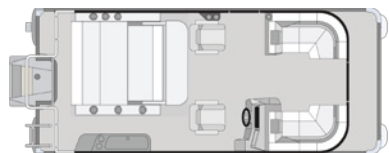

DRIFT SPLASH PAD

21'

23'

EQUIPPED STANDARD

CONSTRUCTION

- 24 Gallon Fuel Tank
- 8.5' Wide Beam
- Full Length Riser
- 25" Diameter Multi-Chambered Pontoons
- Corner Castings Black Powder Coated
- Stainless Steel 6" Cleat
- 1-1/4" Powder Coated Railings
- Wall Mounted Nav Light
- Helm Courtesy Light
- 4-Step Stainless Steel Rear Ladder
- Lift & Lock Gate / Hinges
- Gate Stops
- Stainless Steel Ski Tow Bar

PERFORMANCE

- 2-Toon Package

INTERIOR

- Ultra Flow V2 Furniture System
- Woven Flooring
- Windscreen
- Helm Storage
- Standard Soft-Grip Steering Wheel with Tilt
- Cup Holders
- Low Back Non-Reclining Captain Seat with Slider

STEREO

- Clarion CMM20 with (4) Premium Blue LED Speakers

BIMINI

- Bimini 9.5' Manual with Black Canvas

UPGRADES

CONSTRUCTION

- Wall Mounted Dock/Nav Light
- EZ Step Premium Ladder
- In-Floor Storage (Requires Triple Toon Package. N/A on 17')