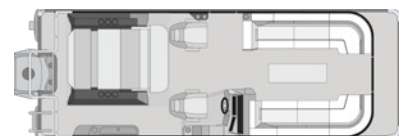

# CLOUD SPLASH PAD

21'

23'

25'

### CONSTRUCTION

- 46 Gallon Fuel Tank
- 8.5' Wide Beam
- Full Length Riser
- 25"/27" Diameter Multi-Chambered Pontoons
- Corner Castings Black Powder Coated
- Stainless Steel Flip-Up Cleat
- 1-1/4" Powder Coated Railings
- Wall Mounted Doc/Nav Light Integrated
- Helm Courtesy Light
- EZ Step Premium Ladder
- Lift & Lock Gate / Hinges
- Gate Stops
- In-Floor Storage
- Stainless Steel Ski Tow Bar