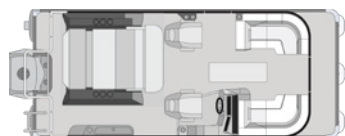

# CLOUD SPLASH PAD

21'

23'

25'

### CONSTRUCTION

- 46 Gallon Fuel Tank
- 8.5' Wide Beam
- Full Length Riser
- 25"/27" Diameter Multi-Chambered Pontoons
- Corner Castings Black Powder Coated
- Stainless Steel Flip-Up Cleat
- 1-1/4" Powder Coated Railings
- Wall Mounted Doc/Nav Light Integrated
- Helm Courtesy Light
- EZ Step Premium Ladder
- Lift & Lock Gate / Hinges
- Gate Stops
- In-Floor Storage
- Stainless Steel Ski Tow Bar