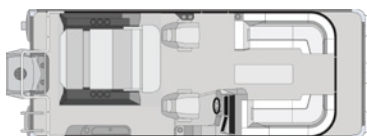

# CLOUD SPLASH PAD

21'

23'

25'

### CONSTRUCTION

- 46 Gallon Fuel Tank
- 8.5' Wide Beam
- Full Length Riser
- 25"/27" Diameter Multi-Chambered Pontoons
- Corner Castings Black Powder Coated
- Stainless Steel Flip-Up Cleat
- 1-1/4" Powder Coated Railings
- Wall Mounted Doc/Nav Light Integrated
- Helm Courtesy Light
- EZ Step Premium Ladder
- Lift & Lock Gate / Hinges
- Gate Stops
- In-Floor Storage
- Stainless Steel Ski Tow Bar