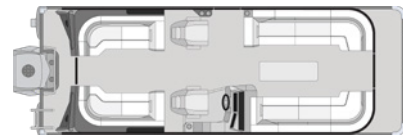

CLOUD RLS

21'

23'

25'

EQUIPPED STANDARD

CONSTRUCTION

- 46 Gallon Fuel Tank
- 8.5' Wide Beam
- Full Length Riser
- 25"/27" Diameter Multi-Chambered Pontoons
- Corner Castings Black Powder Coated
- Stainless Steel Flip-Up Cleat
- 1-1/4" Powder Coated Railings
- Wall Mounted Doc/Nav Light Integrated
- Helm Courtesy Light
- EZ Step Premium Ladder
- Lift & Lock Gate / Hinges
- Gate Stops
- In-Floor Storage
- Stainless Steel Ski Tow Bar

PERFORMANCE

- Q3V Triple Toon Package
- XPA Cable Actuated Electric Steering
- Digital Switching

INTERIOR

- Ultra Flow V2 Furniture System
- Woven Flooring
- Windscreen
- Table Assembly
- Raised Helm Platform with Marine Mat
- Helm Side Storage Box
- Leather Wrapped Stainless Steel Steering Wheel with Tilt
- Cup Holders (4) Portable
- Revo High Back Recliner with Slider