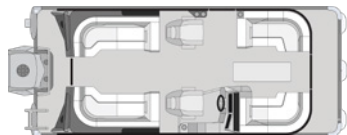

CLOUD RLS

21'

23'

25'

EQUIPPED STANDARD

CONSTRUCTION

- 46 Gallon Fuel Tank
- 8.5' Wide Beam
- Full Length Riser
- 25"/27" Diameter Multi-Chambered Pontoons
- Corner Castings Black Powder Coated
- Stainless Steel Flip-Up Cleat
- 1-1/4" Powder Coated Railings
- Wall Mounted Doc/Nav Light Integrated
- Helm Courtesy Light
- EZ Step Premium Ladder
- Lift & Lock Gate / Hinges
- Gate Stops
- In-Floor Storage
- Stainless Steel Ski Tow Bar

PERFORMANCE

- Q3V Triple Toon Package
- XPA Cable Actuated Electric Steering
- Digital Switching

INTERIOR

- Ultra Flow V2 Furniture System
- Woven Flooring
- Windscreen
- Table Assembly
- Raised Helm Platform with Marine Mat
- Helm Side Storage Box
- Leather Wrapped Stainless Steel Steering Wheel with Tilt
- Cup Holders (4) Portable
- Revo High Back Recliner with Slider