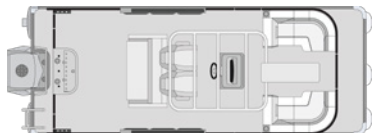

CLOUD PRO SPORT

23'

25'

EQUIPPED STANDARD

CONSTRUCTION

- 46 Gallon Fuel Tank
- 8.5' Wide Beam
- Full Length Riser
- 25"/27" Diameter Multi-Chambered Pontoons
- Corner Castings Black Powder Coated
- Stainless Steel Flip-Up Cleat
- 1-1/4" Powder Coated Railings
- Wall Mounted Doc/Nav Light Integrated
- Helm Courtesy Light
- EZ Step Premium Ladder
- Lift & Lock Gate / Hinges
- Gate Stops
- In-Floor Storage (N/A on 23')
- Stainless Steel Ski Tow Bar

PERFORMANCE

- Q3V Triple Toon Package
- XPA Cable Actuated Electric Steering
- Digital Switching

INTERIOR

- Ultra Flow V2 Furniture System
- Woven Flooring
- Windscreen
- Table Assembly
- Center Console Helm
- Leather Wrapped Stainless Steel Steering Wheel with Tilt
- Cup Holders (4) Portable
- Revo High Back Recliner with Slider
- 17 Gallon Livewell Fishing Station
- 72" Binary Wall