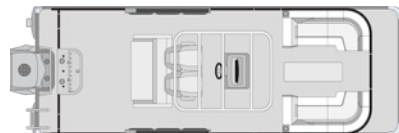

CLOUD PRO SPORT

23'

25'

EQUIPPED STANDARD

CONSTRUCTION

- 46 Gallon Fuel Tank
- 8.5' Wide Beam
- Full Length Riser
- 25"/27" Diameter Multi-Chambered Pontoons
- Corner Castings Black Powder Coated
- Stainless Steel Flip-Up Cleat
- 1-1/4" Powder Coated Railings
- Wall Mounted Doc/Nav Light Integrated
- Helm Courtesy Light
- EZ Step Premium Ladder
- Lift & Lock Gate / Hinges
- Gate Stops
- In-Floor Storage (N/A on 23')
- Stainless Steel Ski Tow Bar

PERFORMANCE

- Q3V Triple Toon Package
- XPA Cable Actuated Electric Steering
- Digital Switching

INTERIOR

- Ultra Flow V2 Furniture System
- Woven Flooring
- Windscreen
- Table Assembly
- Center Console Helm
- Leather Wrapped Stainless Steel Steering Wheel with Tilt
- Cup Holders (4) Portable
- Revo High Back Recliner with Slider
- 17 Gallon Livewell Fishing Station
- 72" Binary Wall