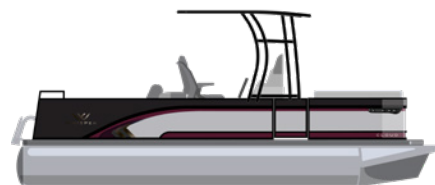

CLOUD PRO SPORT

23'

25'

EQUIPPED STANDARD

CONSTRUCTION

- 46 Gallon Fuel Tank
- 8.5' Wide Beam
- Full Length Riser
- 25"/27" Diameter Multi-Chambered Pontoons
- Corner Castings Black Powder Coated
- Stainless Steel Flip-Up Cleat
- 1-1/4" Powder Coated Railings
- Wall Mounted Doc/Nav Light Integrated
- Helm Courtesy Light
- EZ Step Premium Ladder
- Lift & Lock Gate / Hinges
- Gate Stops
- In-Floor Storage (N/A on 23')
- Stainless Steel Ski Tow Bar

PERFORMANCE

- Q3V Triple Toon Package
- XPA Cable Actuated Electric Steering
- Digital Switching

INTERIOR

- Ultra Flow V2 Furniture System
- Woven Flooring
- Windscreen
- Table Assembly
- Center Console Helm
- Leather Wrapped Stainless Steel Steering Wheel with Tilt
- Cup Holders (4) Portable
- Revo High Back Recliner with Slider
- 17 Gallon Livewell Fishing Station
- 72" Binary Wall