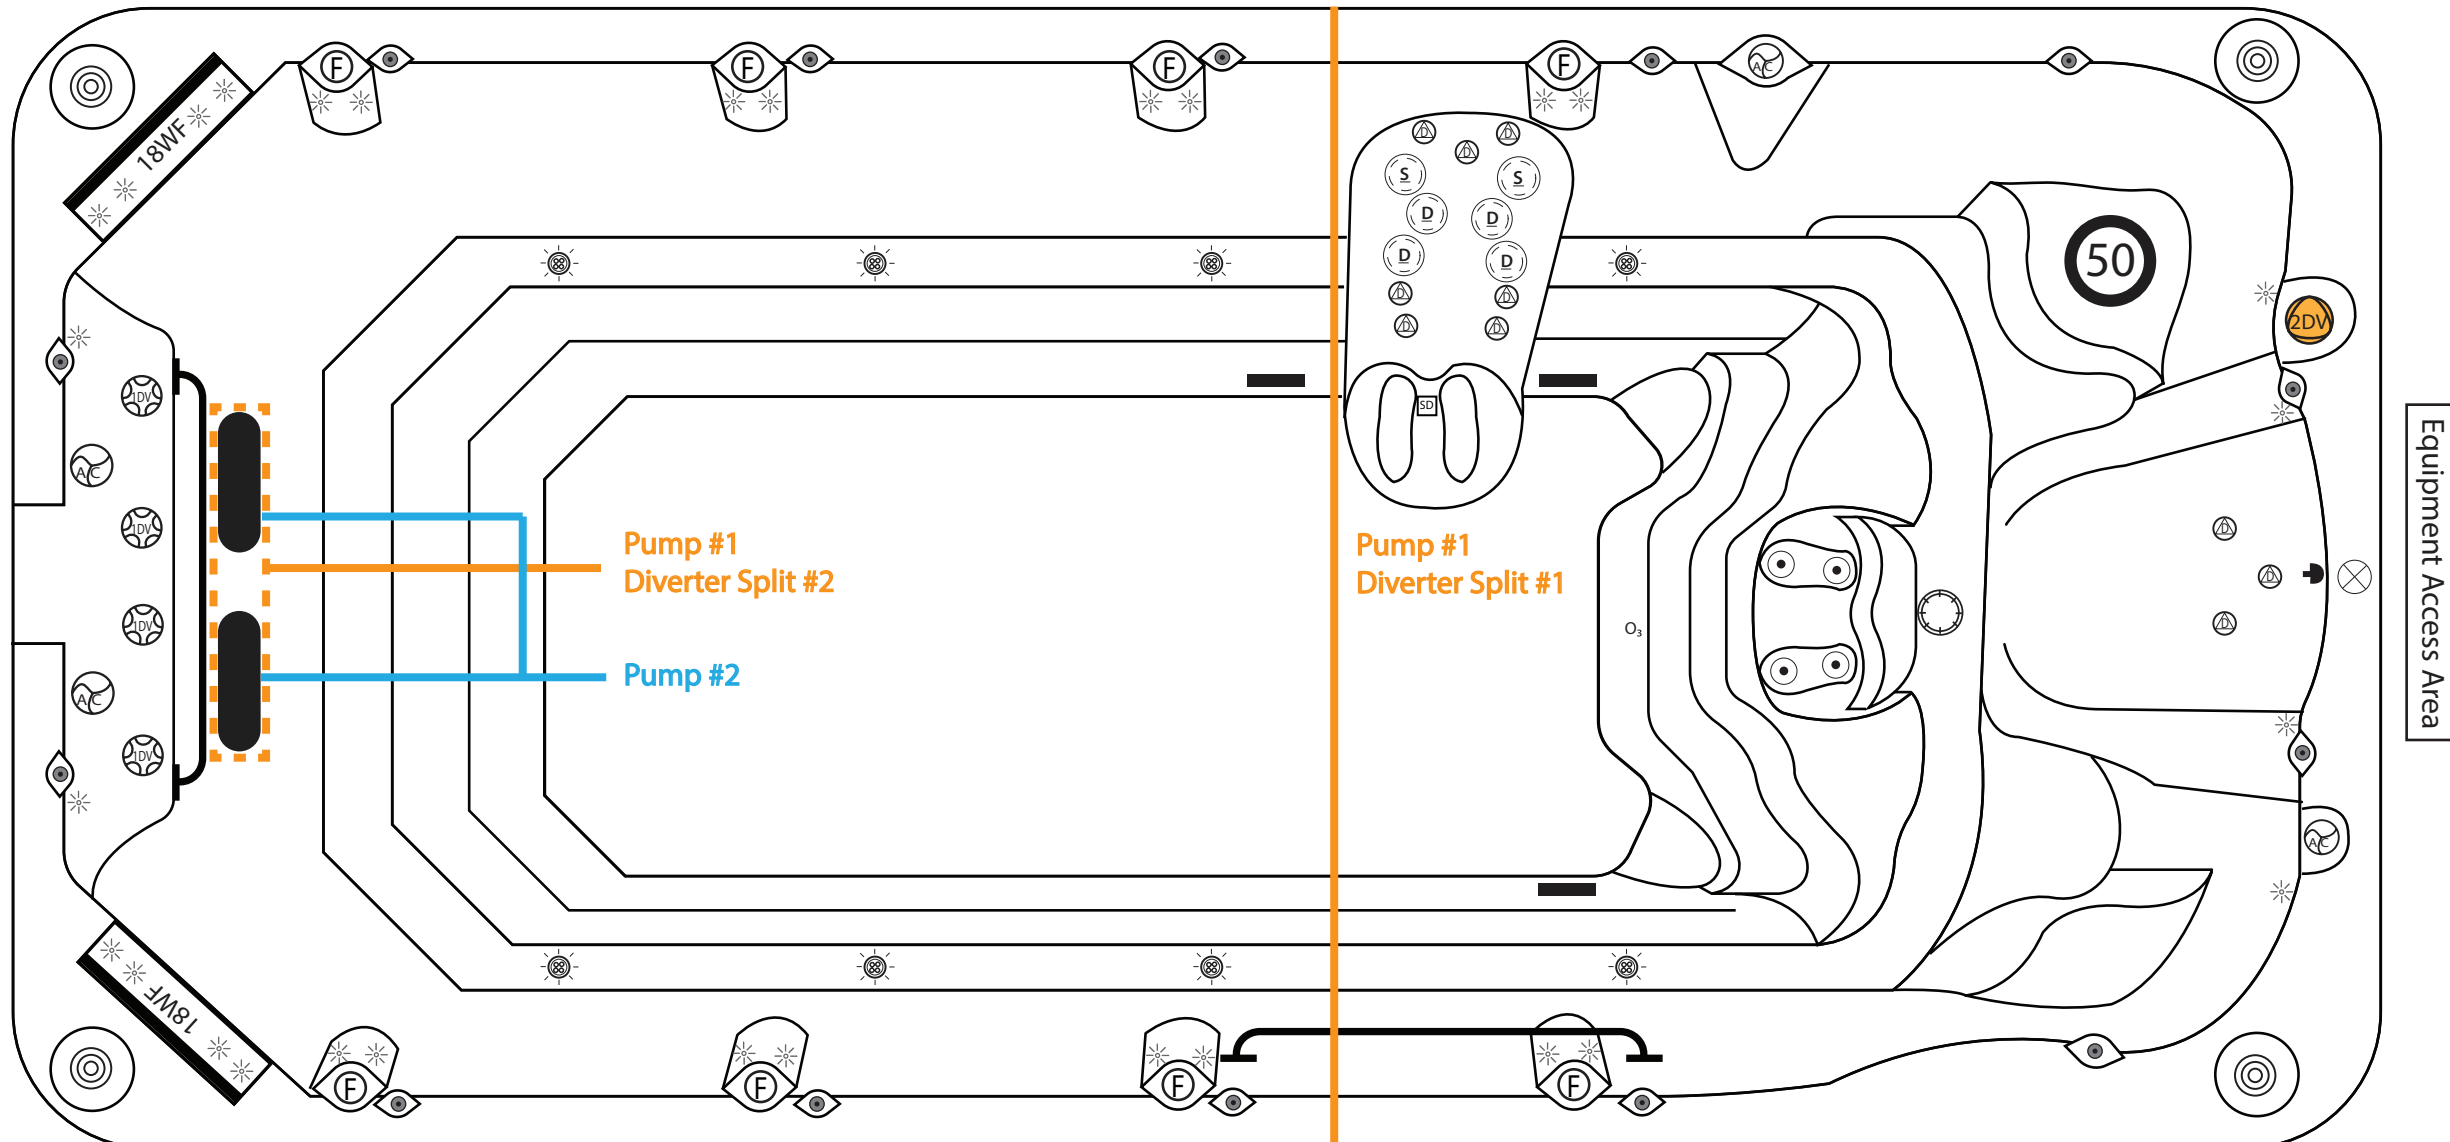

Symbols Legend

2" Directional Jet SKU: 425-0229	2" Divertor SKU: 425-0321	Perimeter LED Light SKU: 425-0163	18" Spillover Waterfall SKU: 425-0163
Bullet Jet SKU: 425-0276	Air Control SKU: 425-0326	3" Main Light SKU: 425-0318	Lo-Profile Floor Drain SKU: 425-0420
7" Directional Jet SKU: 425-0239	1" Waterfall Control SKU: 425-0319	5" Main Light SKU: 425-0227	Balboa Touchscreen SpaTouch 3 SKU: 425-0420
7" Spinner Jet SKU: 425-0240	Suction Fitting SKU: 425-0064	SwimFlex Tether Points SKU: ***.****	SwimFlex Pole Base SKU: 430-0283
Ozone Jet SKU: 425-0345	3" Speaker SKU: 425-0430	Fresh Water Mister Fitting SKU: 430-0368	50 sqft. Teleweir Filter SKU: 435-0286 Cannister SKU: 430-0283
	Airlock Relief SKU: 435-0042