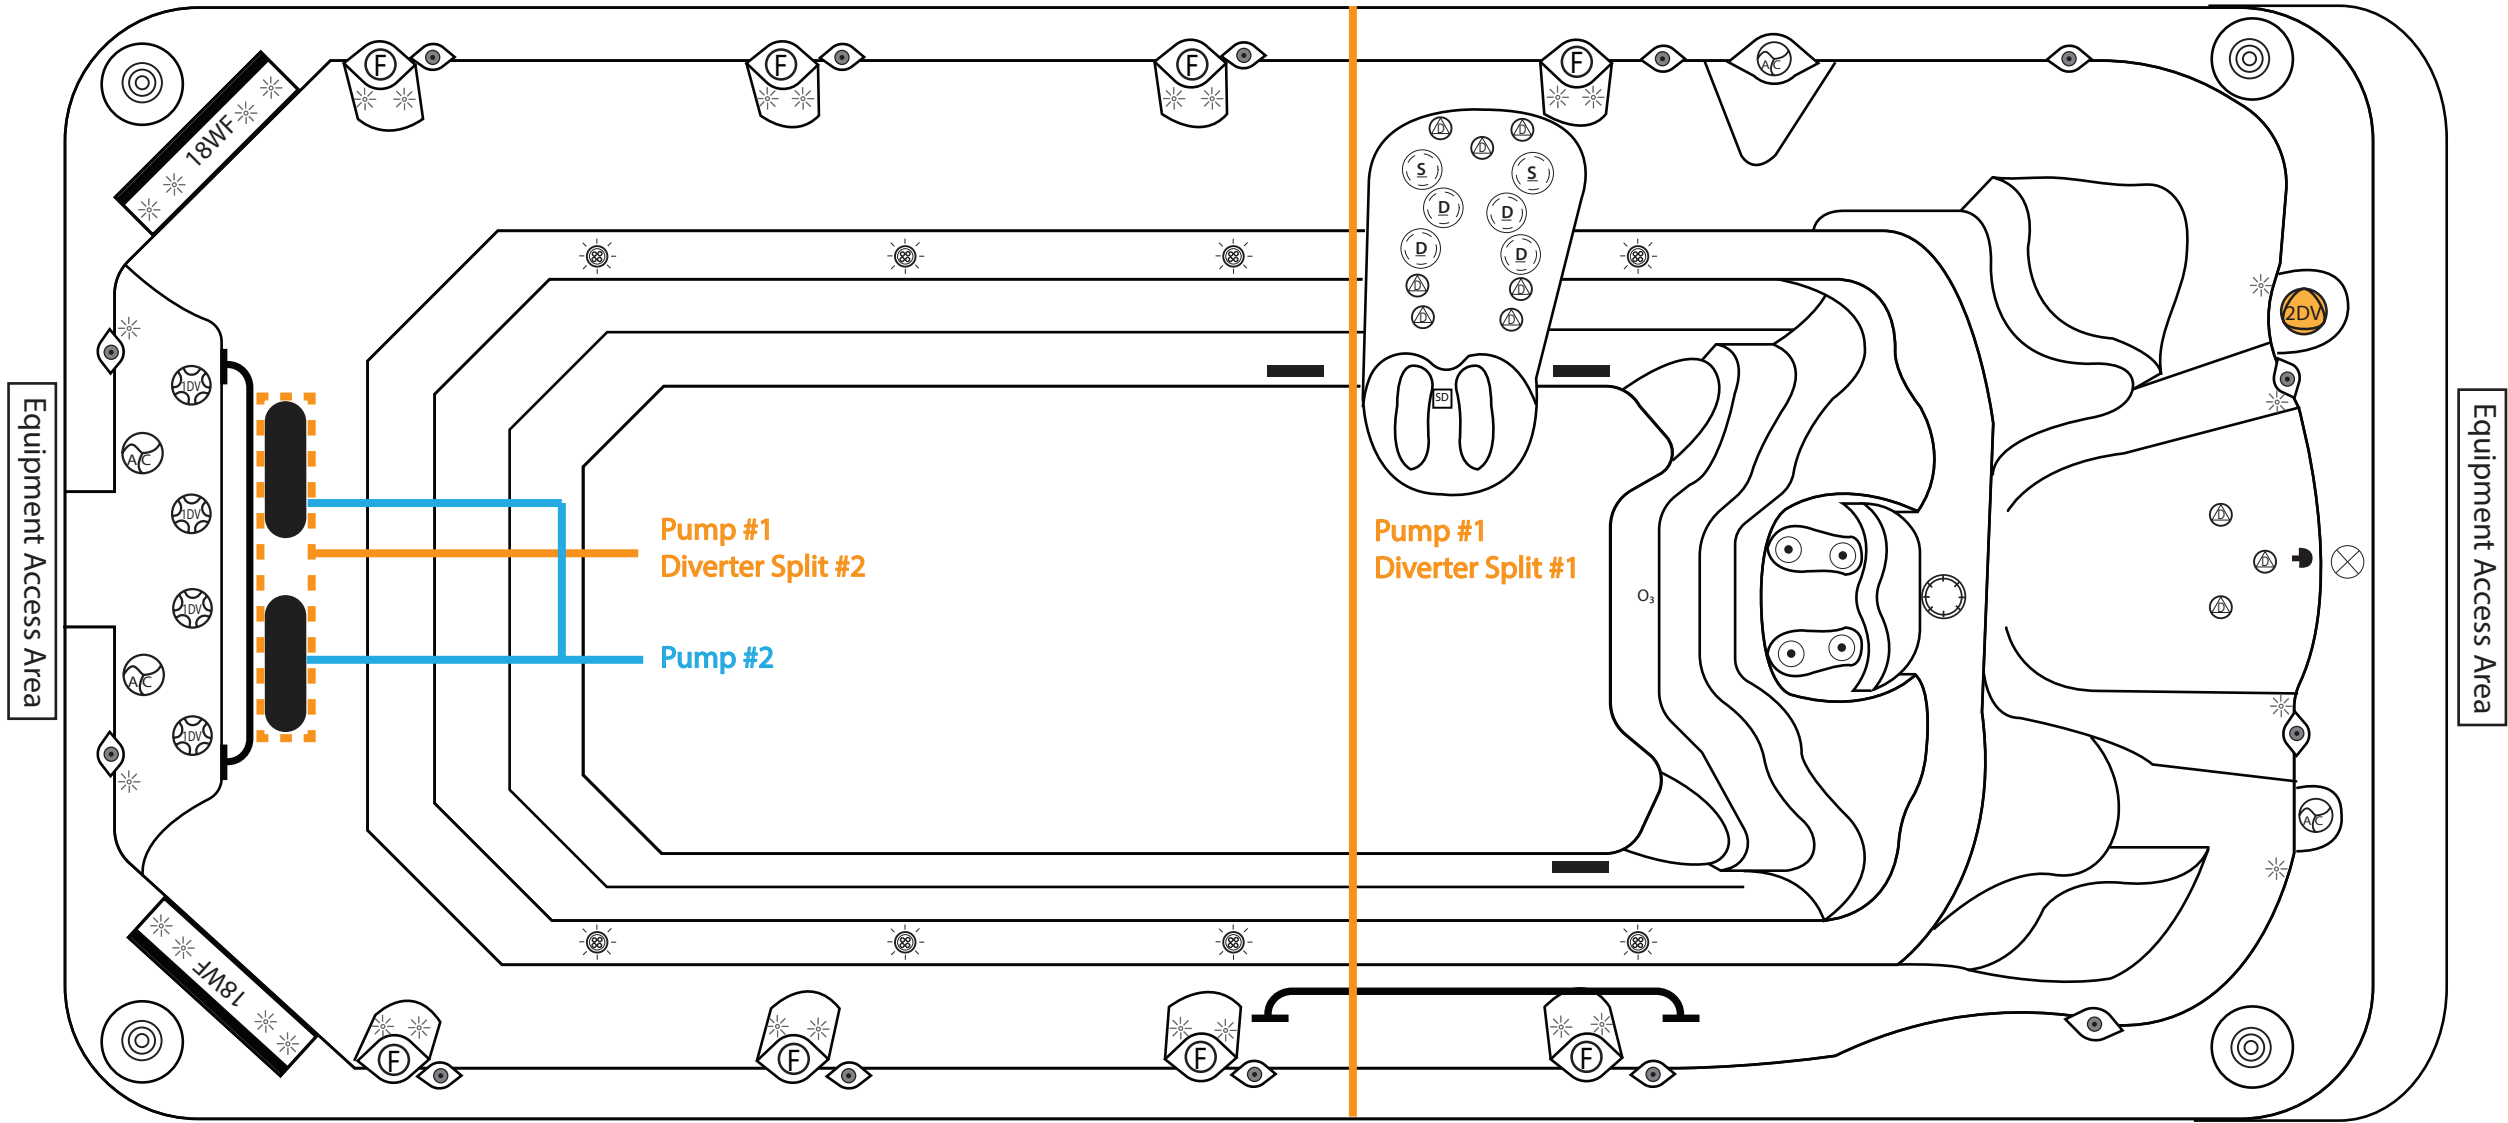

Symbols Legend

2" Directional Jet SKU: 425-0229	2" Divertor SKU: 425-0321	PerimeterLED Light SKU: 425-0163	18" Spillover Waterfall SKU: 425-0163
Bullet Jet SKU: 425-0276	Air Control SKU: 425-0326	3" Main Light SKU: 425-0318	Lo-Profile Floor Drain SKU: 425-0420
7" Directional Jet SKU: 425-0239	1" Waterfall Control SKU: 425-0319	5" Main Light SKU: 425-0227	Balboa Touchscreen SpaTouch 3 SKU: 425-0420
7" Spinner Jet SKU: 425-0240	Suction Fitting SKU: 425-0064	SwimFlex Tether Points SKU: ***.****	SwimFlex Pole Base SKU: 430-0283
Ozone Jet SKU: 425-0345	3" Speaker SKU: 425-0430	Fresh Water Mister Fitting SKU: 430-0368	50 sqft. Teleweir Filter SKU: 435-0286 Cannister SKU: 430-0283
	Airlock Relief SKU: 435-0042