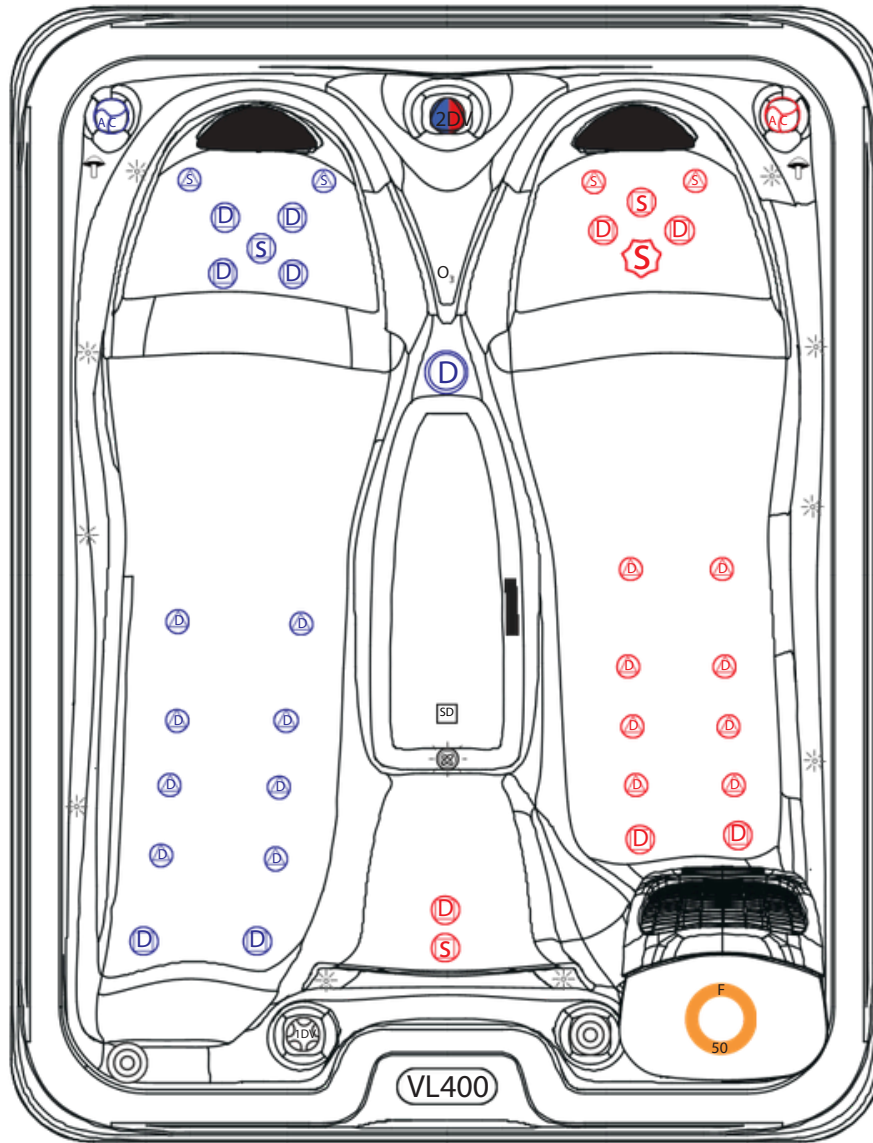

3
SEATS

36
JETS

1
PUMPS

Dimensions

82" x 63" x 34" - 6" CR

Specifications

- (1) 6 BHP EE 2-Speed Pump
- 36 LPI Black Jets
- Weight: 600 lbs.
- Minimum Gallons: 180
- Maximum Gallons: 210
- Hardwired Electrical, 220 V 50 A

Cabinet Colors

- Gray
- Mocha

Shell Colors

- Sterling
- Storm Cloud
- Smokey Mountain
- Midnight Canyon

Available Upgrades

- Premier Package
 - UV / Circulation
 - WiFi
- Arctic Premier Package
 - UV / Circulation
 - WiFi
 - Extreme Foam
- LED Lighted Jet Package
- Balboa Remote WiFi Connect
- UV Sanitation and Circulation Technology
- Extreme Insulation Package
- LED Light Show

Dr Wellness WG-2

Modi ed: 03/31/2025 KMS Rev. #2

Mold: WG Lynx22v	SKU: AQL-WG2-1-2
Fittings: 36 LPI Black Jets / Wei Valves & LPI Filter Weir	Control Panel:VL400 w/ Dr Wellness Overlay
Pumps: 1 Pump: (1) 12A EE 2-Spd.	Domestic:VS300AV w/ 4KW Heater
Voltage: 220V - 50A Service Breaker	Standard:Ozone / Thermal Foil / Full Foam / ABS Stapled Bottom
Dimensions: 82" x 63" x 34" - 6" CR	BT Subwoofer / LED Light Package(10) / LPI 6" Horizontal Skirt
	Options:UV / Wi-Fi / Lit Jets / Light Show / Extreme Foam